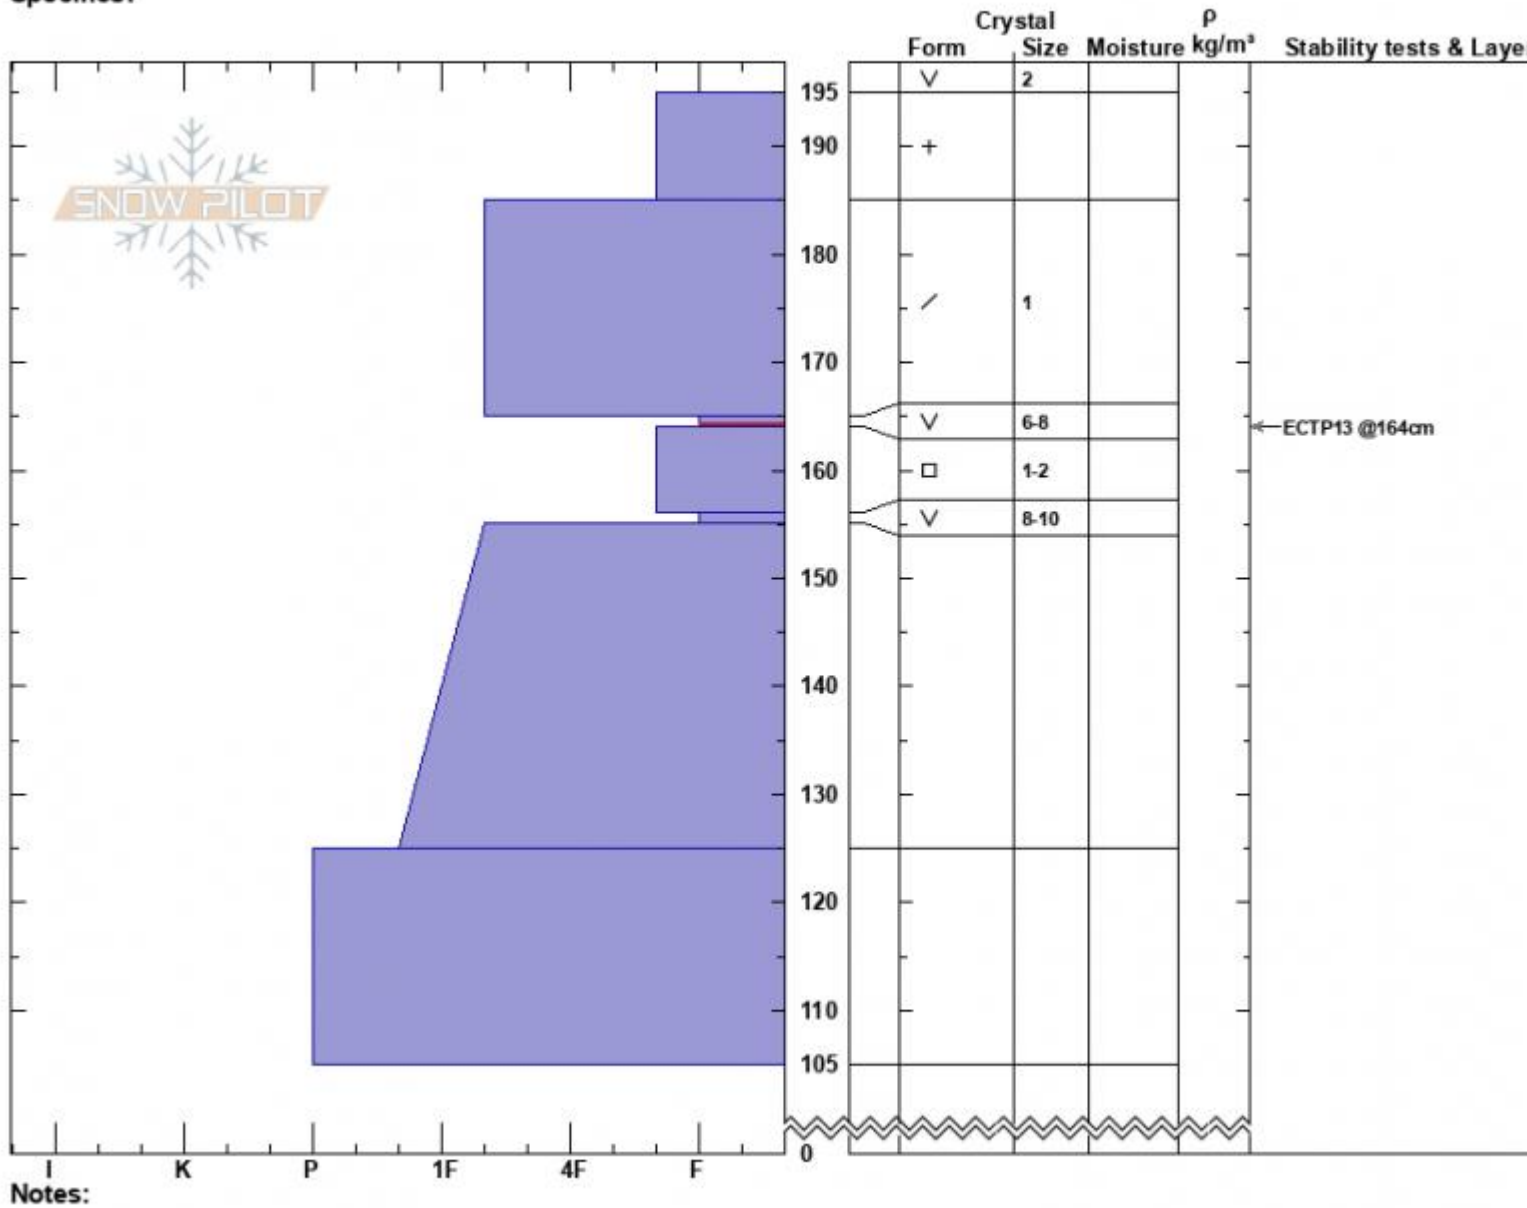

Tin Cup Pass  
 Centennial Range  
 MT  
 Elevation: 8100 ft  
 Aspect: 30°  
 Specifics:

Alex Marienthal  
 03/17/2022 - 11:45am  
 Co-ord: 44.55019N, -111.53106W  
 Slope Angle: 28°  
 Wind Loading:

Stability:  
 Air Temperature:  
 Sky Cover: CLR  
 Precipitation: NO  
 Wind: Calm

HS:195    Layer Notes:  
 165-164cm: Problematic layer

Advisory Region  
 Island Park  
 Longitude  
 -111.53W  
 Latitude  
 44.55N  
 Island Park, 2022-03-17