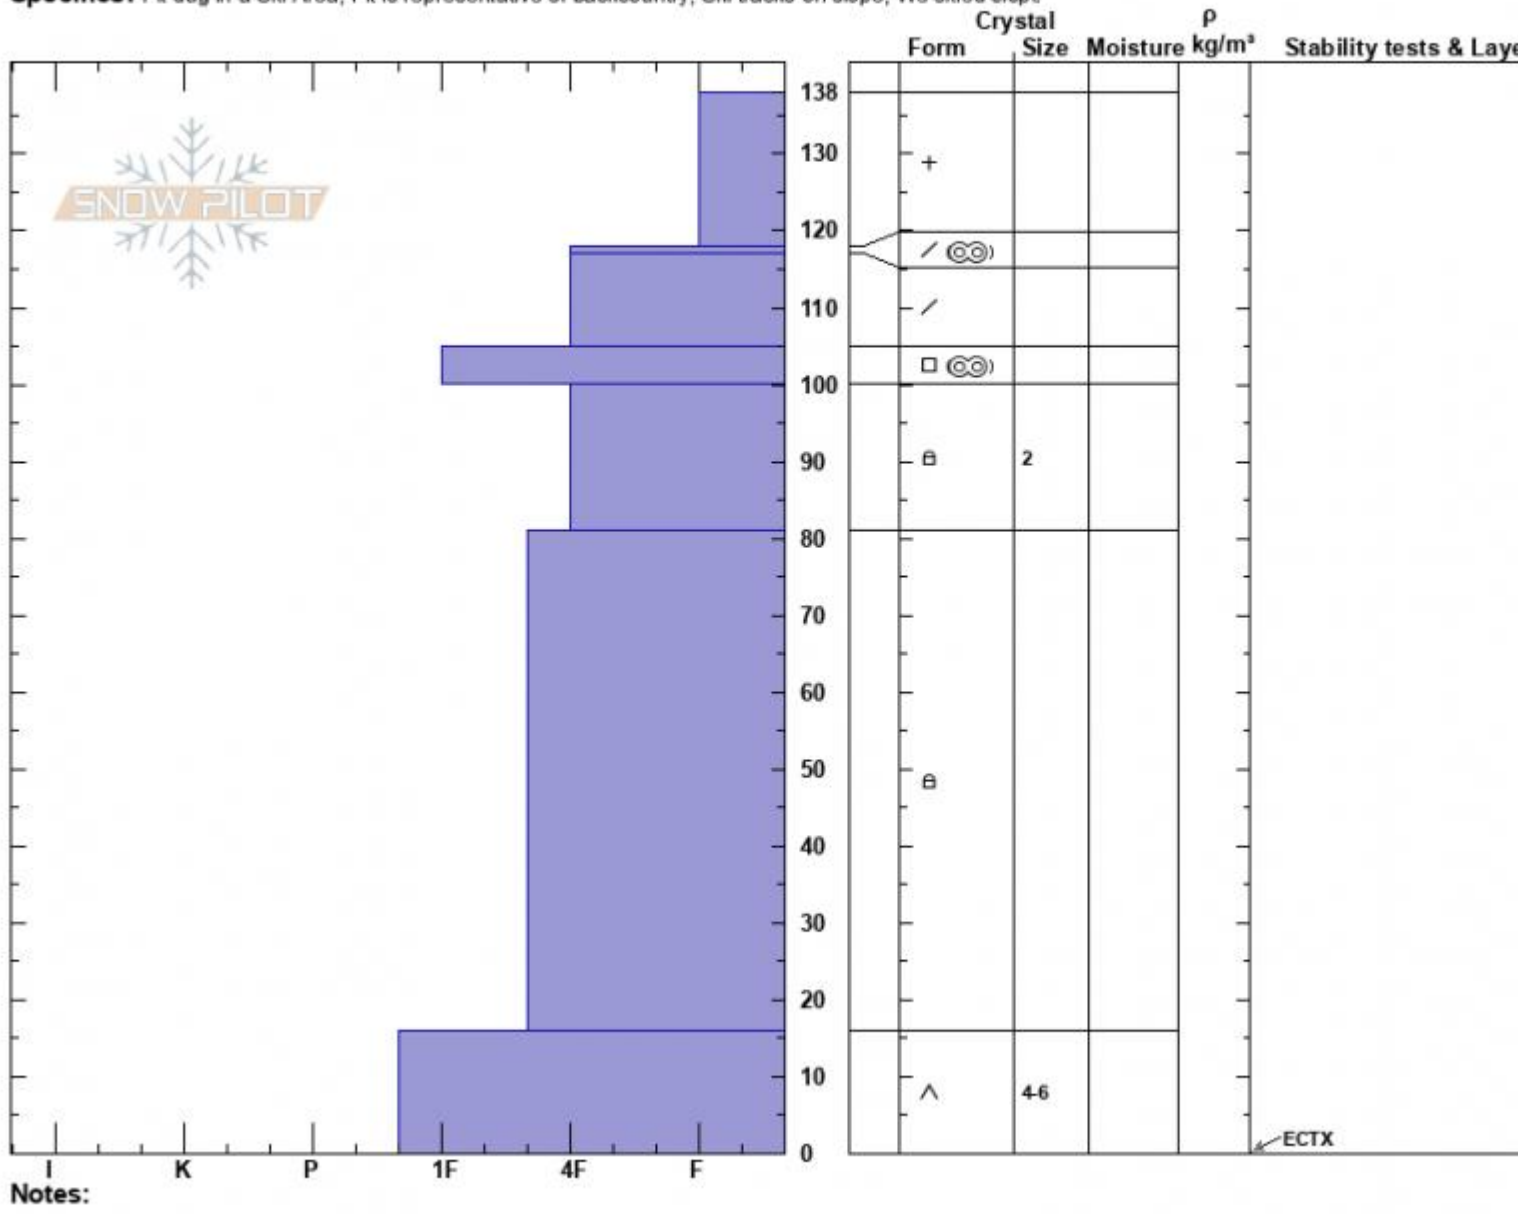

YC North Study Profile
Madison Range-N
MT
Elevation: 8173 ft
Aspect: 0°
Specifics: Pit dug in a Ski Area; Pit is representative of backcountry; Ski tracks on slope; We skied slope

Dave Zinn
03/10/2022 - 1:30pm
Co-ord: 45.24897N, -111.45656W
Slope Angle: 25°
Wind Loading: no

Stability: Good
Air Temperature:
Sky Cover: BKN
Precipitation: NO
Wind: Calm

HS:138 Layer Notes:

Advisory Region
Northern Madison
Longitude
-111.44W
Latitude
45.23N
Northern Madison, 2022-03-17