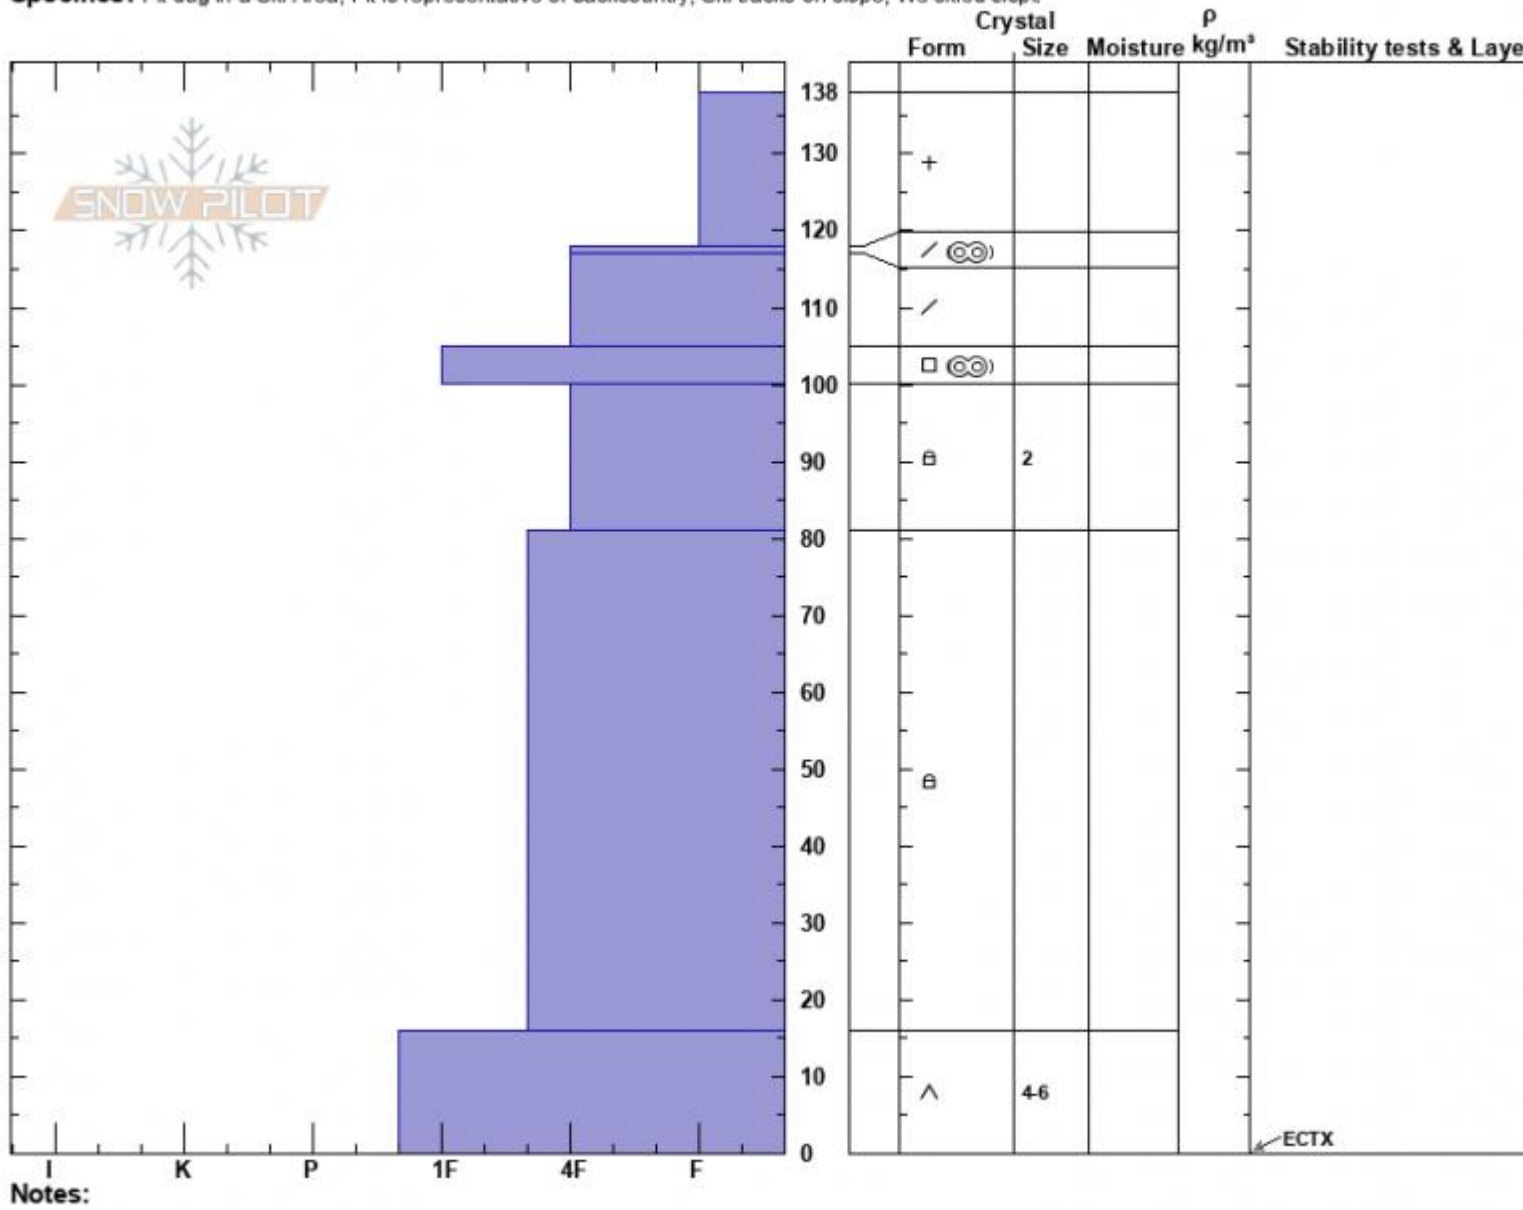

YC North Study Profile
Madison Range-N
MT
Elevation: 8173 ft
Aspect: 0°
Specifics: Pit dug in a Ski Area; Pit is representative of backcountry; Ski tracks on slope; We skied slope

Dave Zinn
03/10/2022 - 1:30pm
Co-ord: 45.24897N, -111.45656W
Slope Angle: 25°
Wind Loading: no

Stability: Good
Air Temperature:
Sky Cover: BKN
Precipitation: NO
Wind: Calm

HS:138 Layer Notes:

Advisory Region
Northern Madison
Longitude
-111.44W
Latitude
45.23N
Northern Madison, 2022-03-17