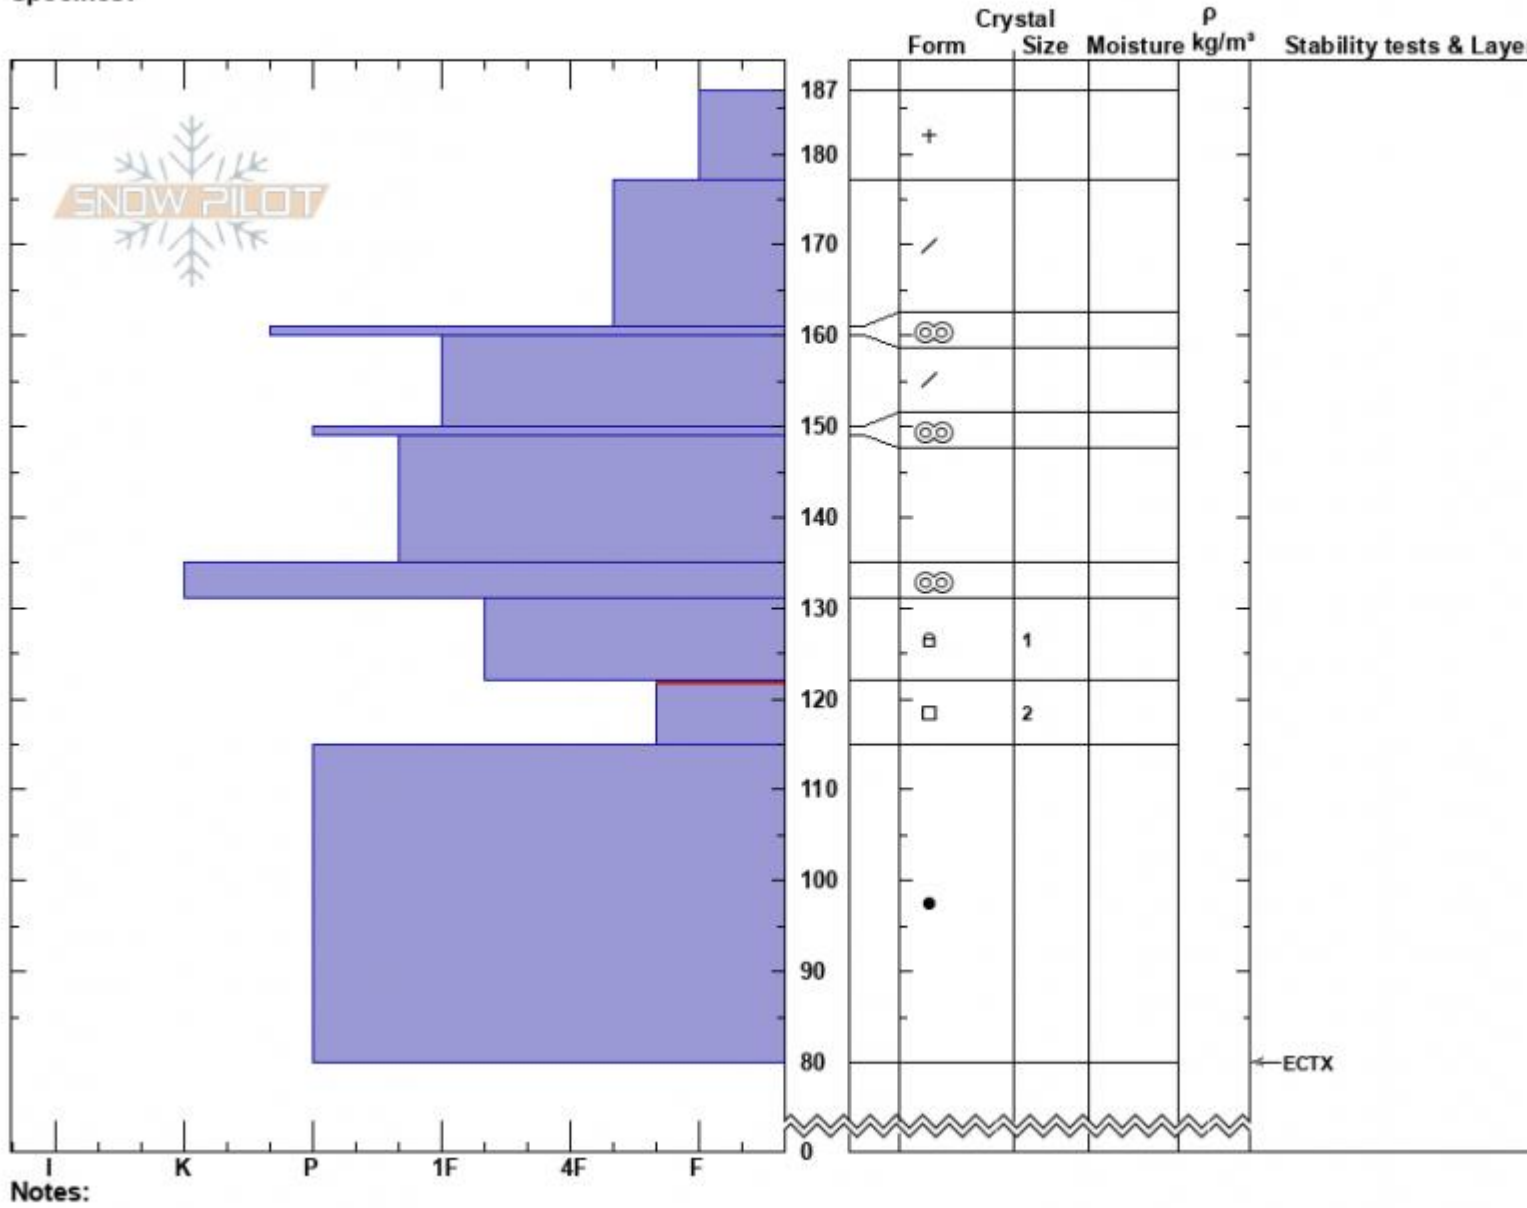

Throne East Profile  
 Bridger Range  
 MT  
 Elevation: 8098 ft  
 Aspect: 89°  
 Specifics:

Dave Zinn  
 03/20/2022 - 10:00am  
 Co-ord: 45.88405N, -110.94990W  
 Slope Angle: 32°  
 Wind Loading: no

Stability: Good  
 Air Temperature:  
 Sky Cover: OVC  
 Precipitation: S1  
 Wind: W Calm

HS:187 Layer Notes:  
 122-115cm: Problematic layer

Notes:  
 Advisory Region  
 Bridger Range  
 Longitude  
 -110.95W  
 Latitude  
 45.88N  
 Bridger Range, 2022-03-20