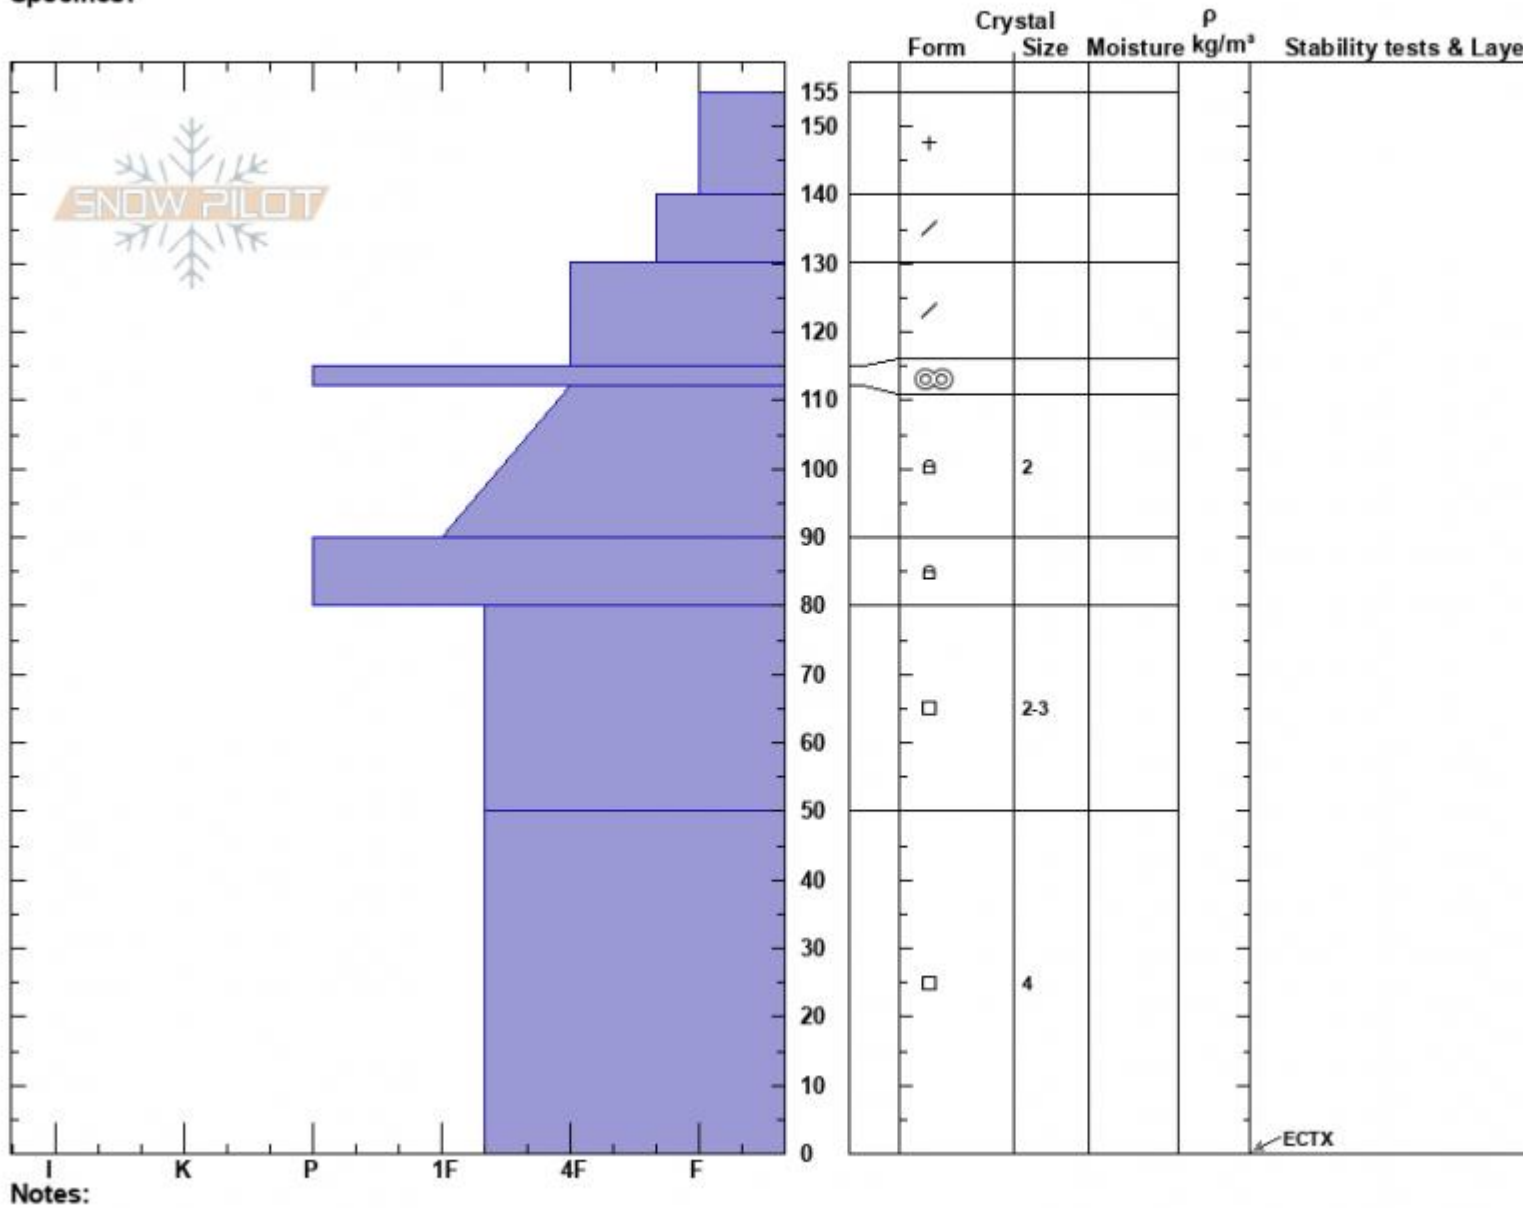

Throne North Profile
 Bridger Range
 MT
 Elevation: 8333 ft
 Aspect: 330°
 Specifics:

Dave Zinn
 03/20/2022 - 10:45am
 Co-ord: 45.88263N, -110.95299W
 Slope Angle: 27°
 Wind Loading: no

Stability: Good
 Air Temperature:
 Sky Cover: OVC
 Precipitation: S1
 Wind: W Calm

HS:155 Layer Notes:

Advisory Region
 Bridger Range
 Longitude
 -110.95W
 Latitude
 45.88N
 Bridger Range, 2022-03-20