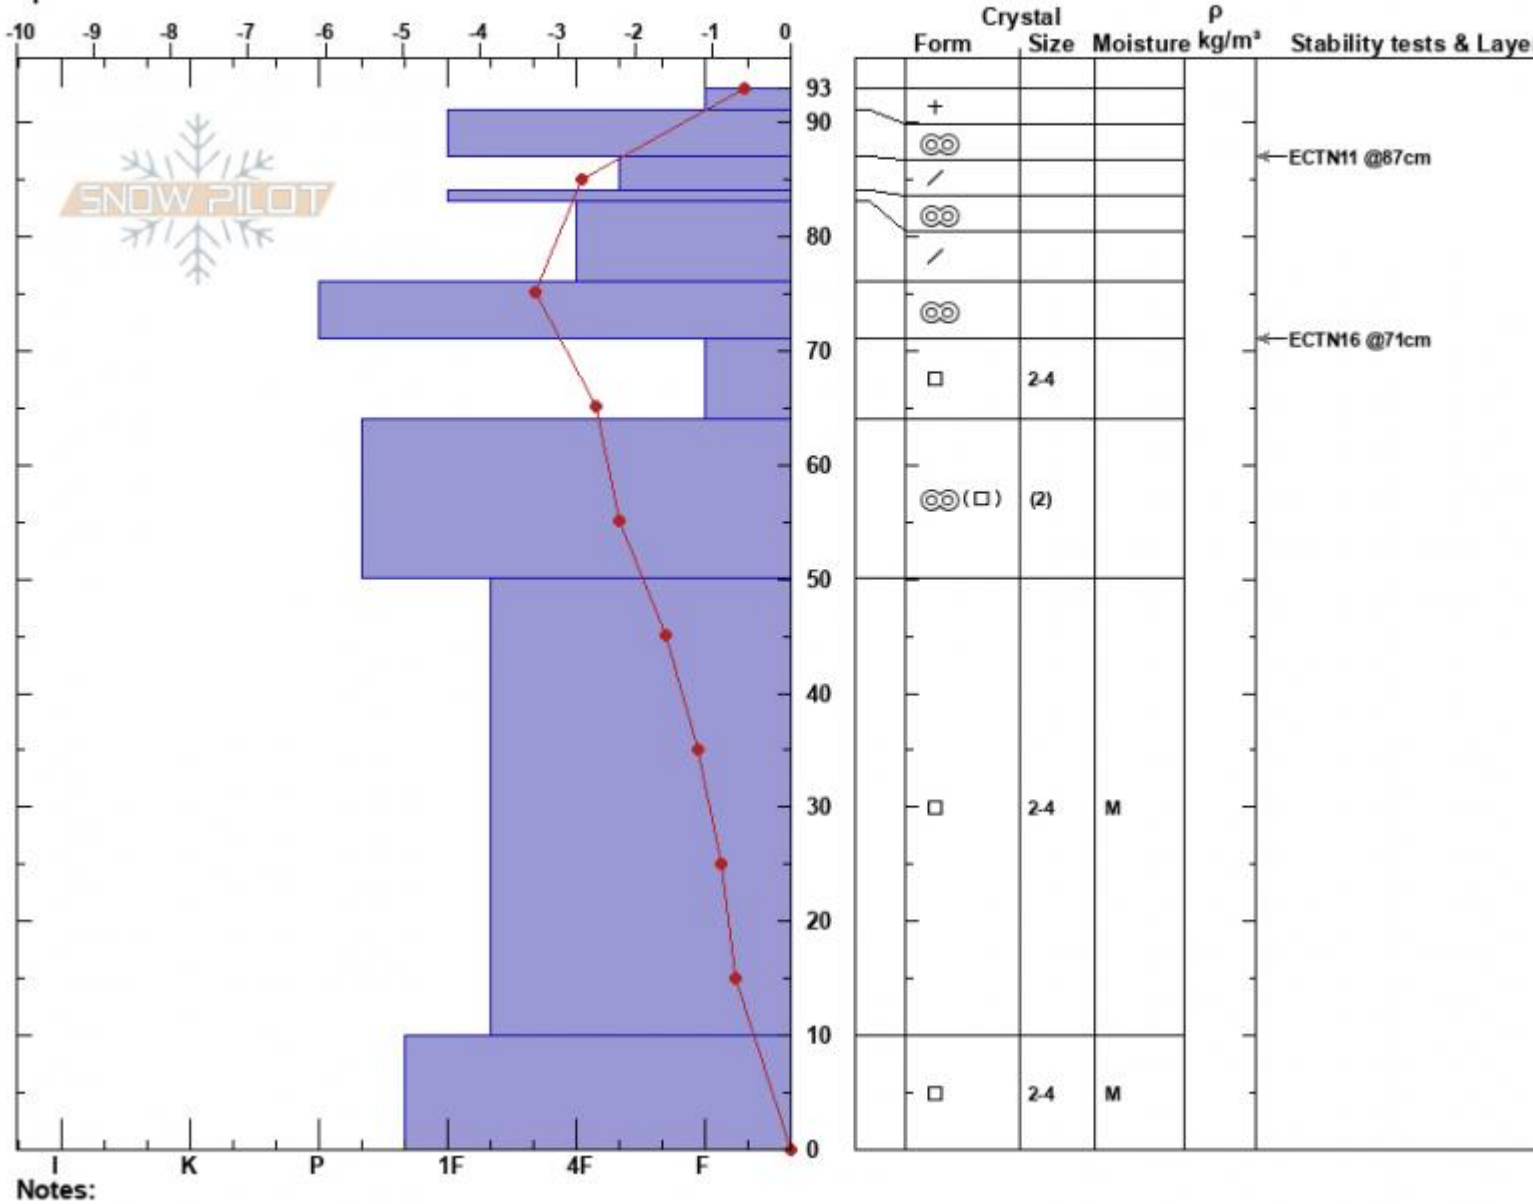

Hebgen Lake  
 Lionhead Range  
 MT  
 Elevation: 8846 ft  
 Aspect: 150°  
 Specifics:

Hannah Marshall  
 03/22/2022 - 12:00pm  
 Co-ord: 44.83918N, -111.34193W  
 Slope Angle: 20°  
 Wind Loading:

Stability: Good  
 Air Temperature: -1.5°C  
 Sky Cover: FEW  
 Precipitation: NO  
 Wind:

HS:93  
 PF:50  
 Layer Notes:  
 71-64cm: Problematic layer

Advisory Region  
 Lionhead Range  
 Longitude  
 -111.34W  
 Latitude  
 44.84N  
 Lionhead Range, 2022-03-22