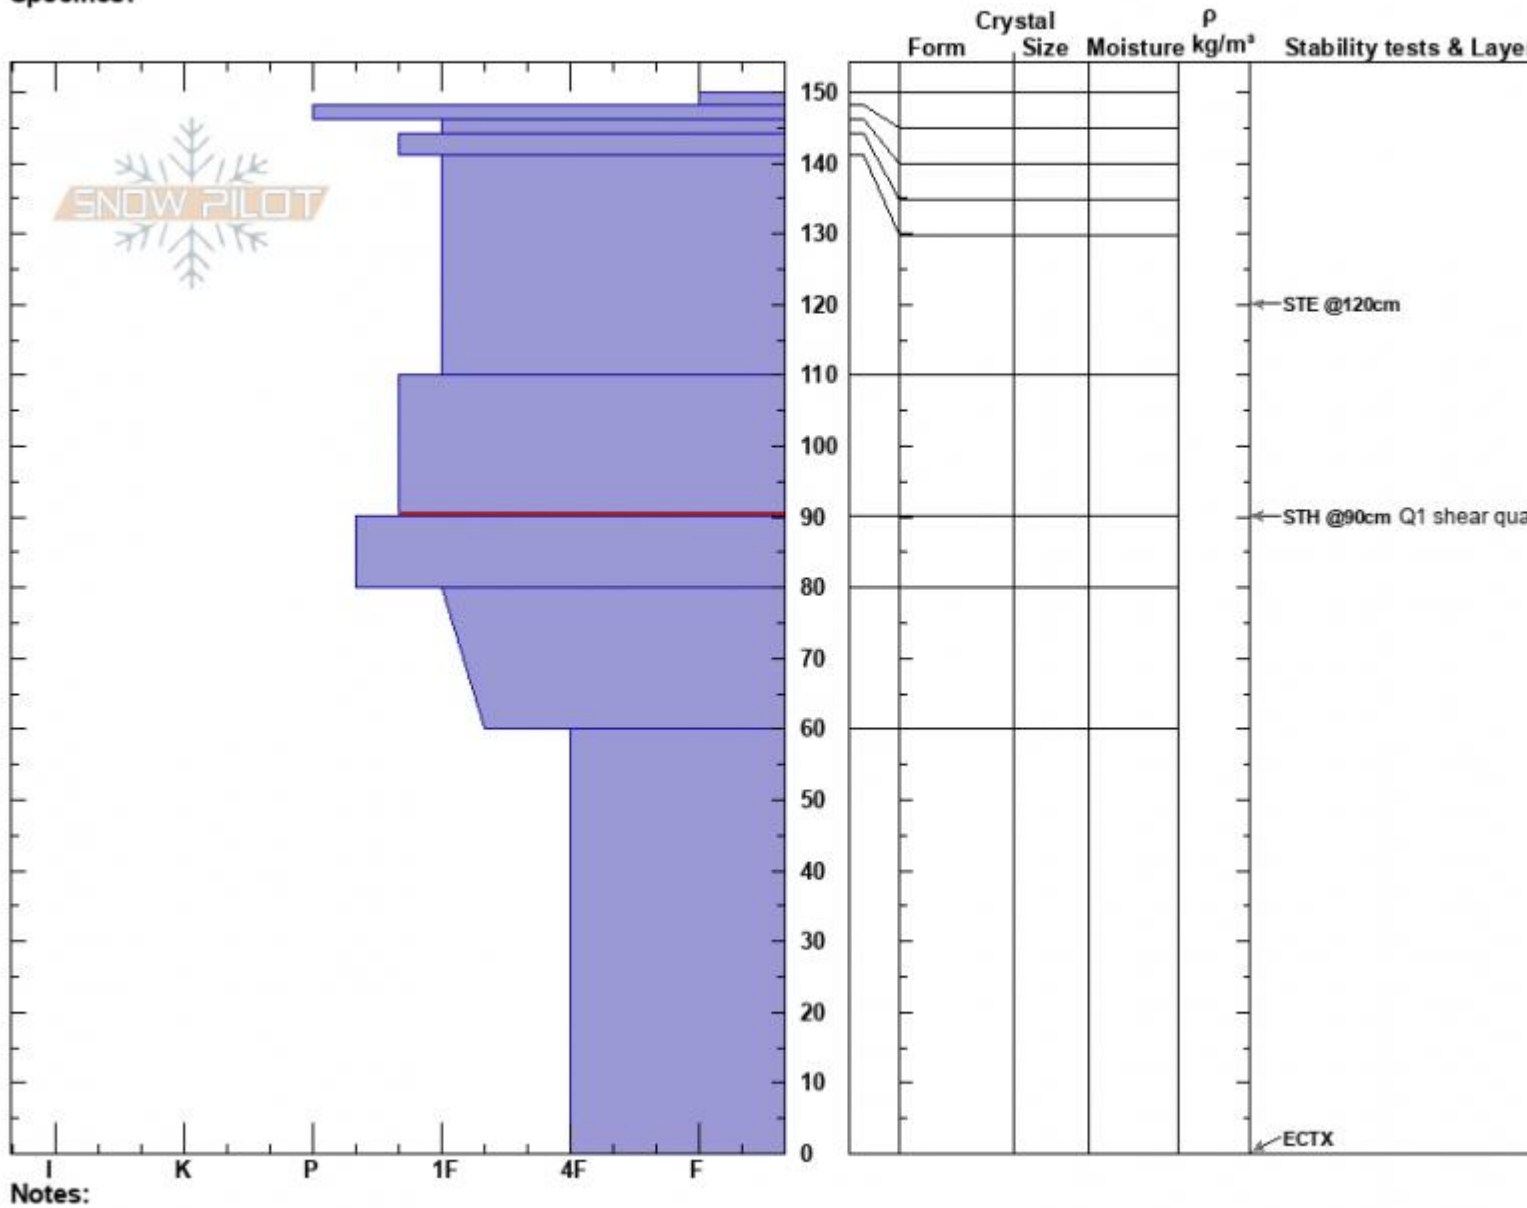

Flathead Pass
 Bridger Range
 MT
 Elevation: 2325 m
 Aspect: NE
 Specifics:

Erich Schreier
 05/01/2022 - 10:30am
 Co-ord: 45.96732N, -111.01052W
 Slope Angle: 30°
 Wind Loading: yes

Stability:
 Air Temperature: 0°C
 Sky Cover: X
 Precipitation: S-1
 Wind: SW Light Breeze

HS:150 **Layer Notes:**
 110-90cm: Problematic layer

Advisory Region
 Bridger Range
 Longitude
 -111.02W
 Latitude
 45.97N
 Bridger Range, 2022-05-02