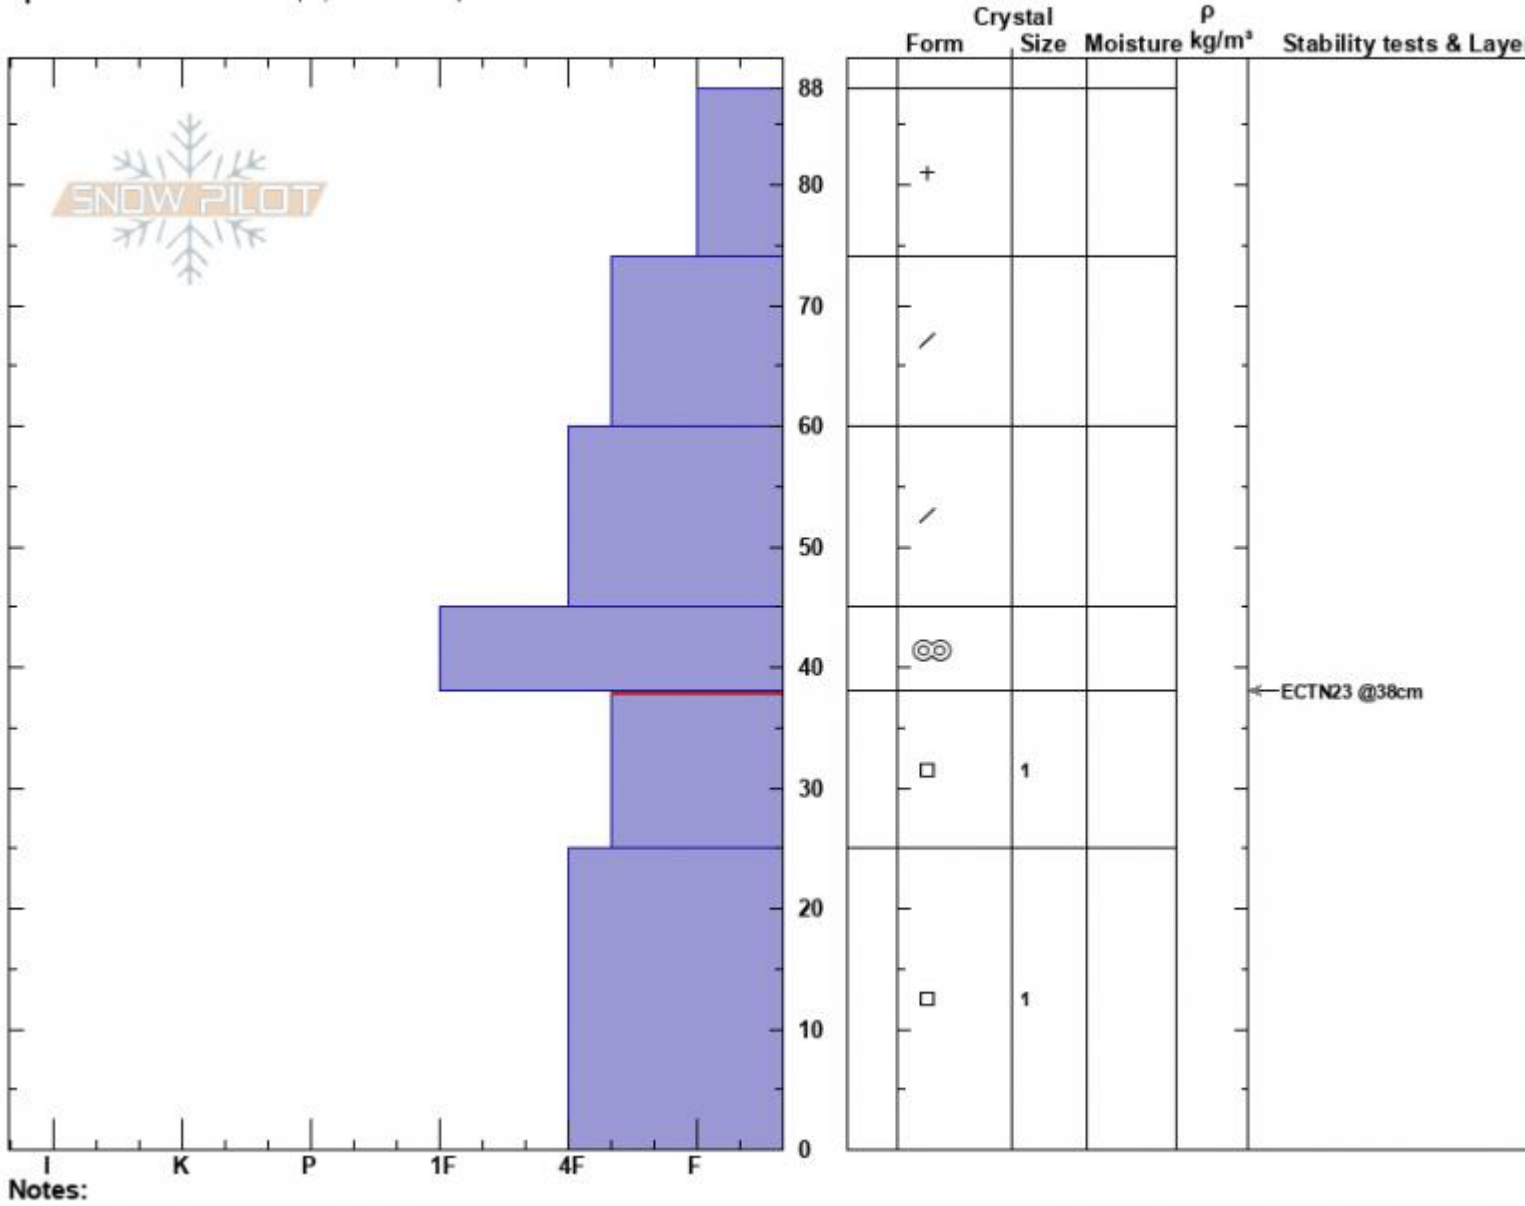

The Ramp  
 Bridger Range  
 MT  
 Elevation: 8159 ft  
 Aspect:  
 Specifics: Ski tracks on slope; We skied slope

Dave Zinn  
 11/12/2022 - 12:00pm  
 Co-ord: 45.82925N, -110.93129W  
 Slope Angle: 33°  
 Wind Loading:

Stability: Good  
 Air Temperature:  
 Sky Cover: FEW  
 Precipitation: NO  
 Wind: Calm

HS:88  
 Layer Notes:  
 38-25cm: Problematic layer

Advisory Region  
 Bridger Range  
 Longitude  
 -110.93W  
 Latitude  
 45.83N  
 Bridger Range, 2022-11-12