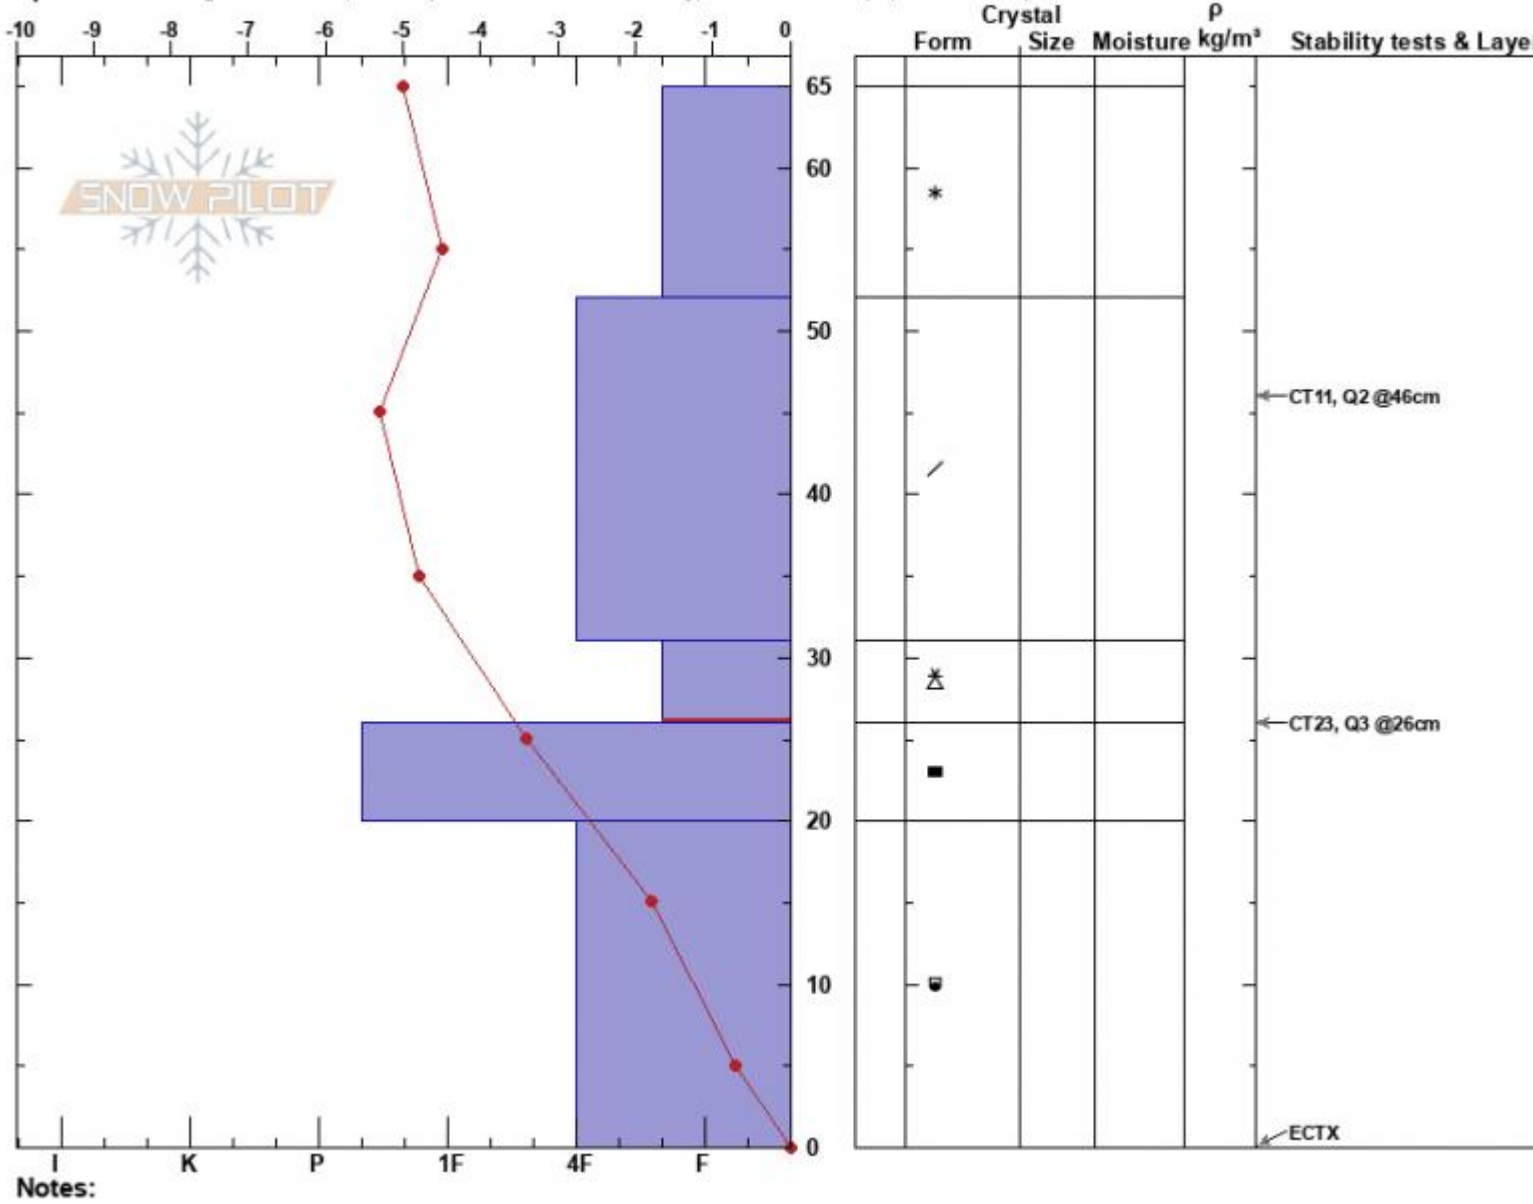

Hidden Gulley  
 Bridger Range  
 MT  
 Elevation: 7460 ft  
 Aspect: E

Ethan Jeannette  
 11/13/2022 - 12:00pm  
 Co-ord: 45.82462N, -110.92463W  
 Slope Angle: 25°  
 Wind Loading: no

Stability: Good  
 Air Temperature: -5°C  
 Sky Cover: OVC  
 Precipitation: S1  
 Wind: Calm

HS:65  
 Layer Notes:  
 31-26cm: Problematic layer

Specifics: Pit dug in a Ski Area; Pit is representative of backcountry; Ski tracks on slope; We skied slope

Notes:  
 Advisory Region  
 Bridger Range  
 Longitude  
 -110.92W  
 Latitude  
 45.82N  
 Bridger Range, 2022-11-14