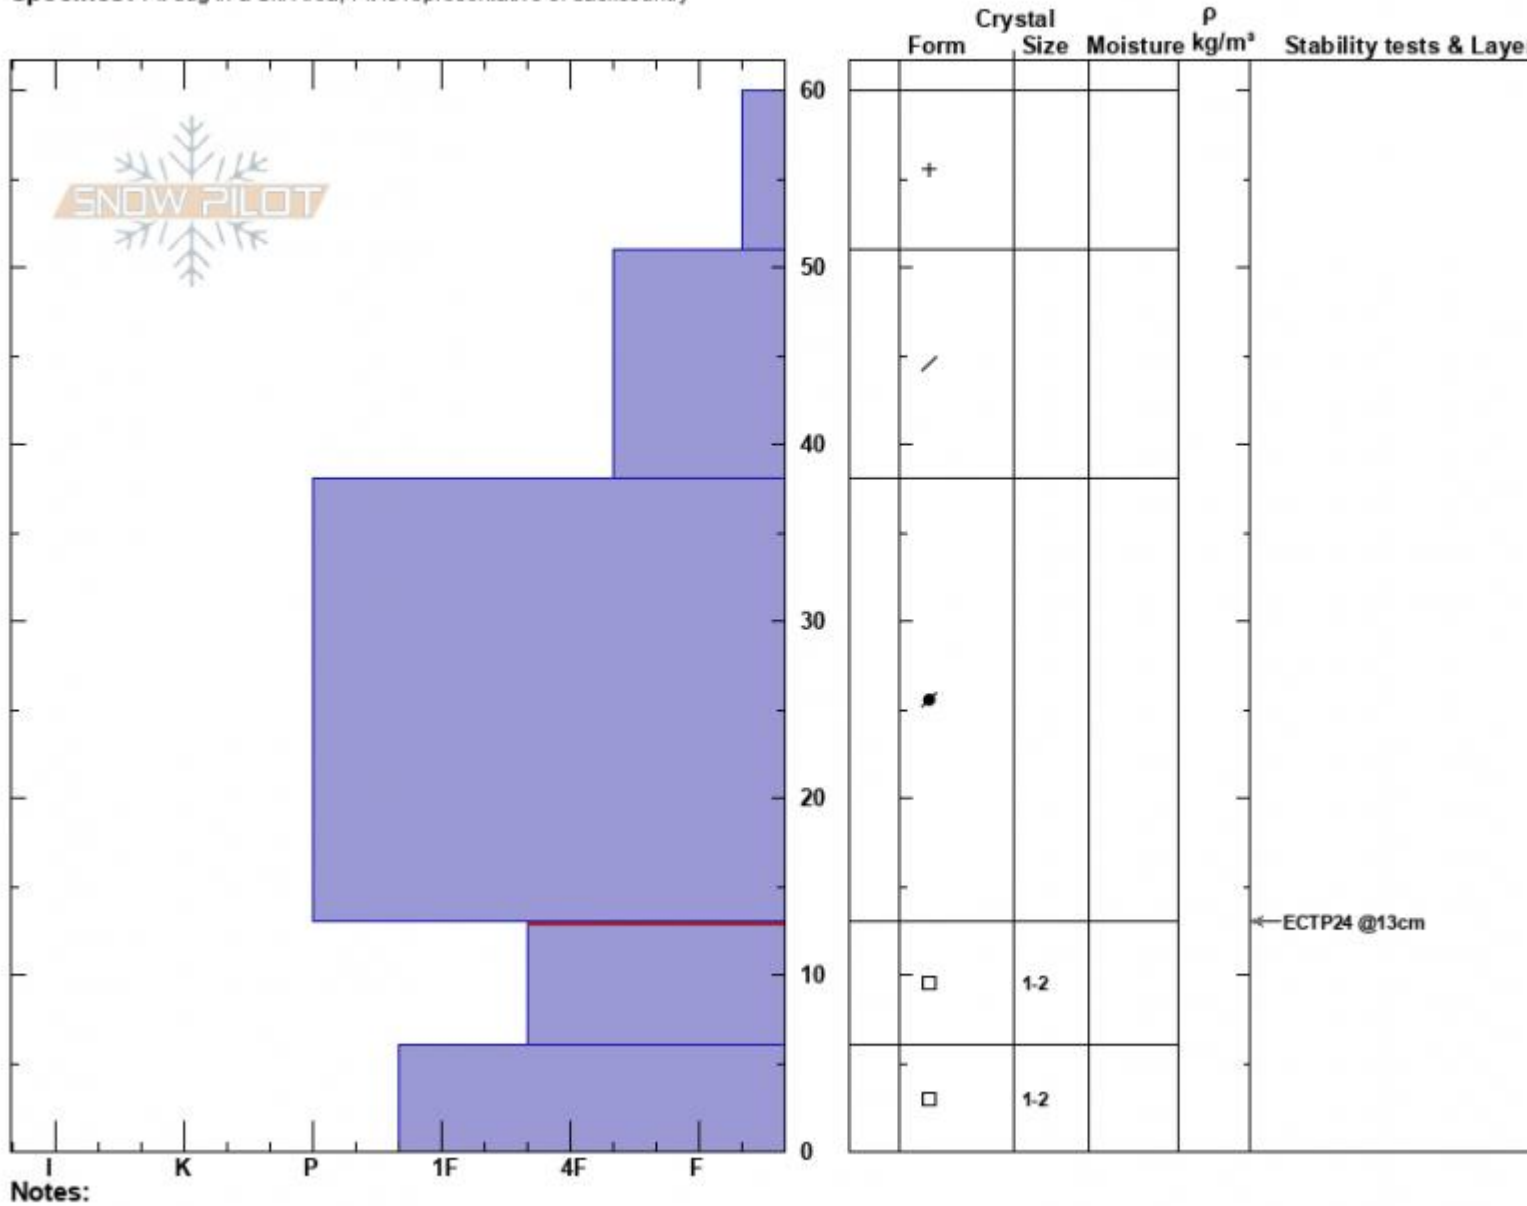

Boundary Chute  
 Bridger Range  
 MT  
 Elevation: 7870 ft  
 Aspect: 135°  
 Specifics: Pit dug in a Ski Area; Pit is representative of backcountry

Dave Zinn  
 11/15/2022 - 11:00am  
 Co-ord: 45.80508N, -110.92738W  
 Slope Angle: 26°  
 Wind Loading: previous

Stability: Good  
 Air Temperature:  
 Sky Cover: SCT  
 Precipitation: NO  
 Wind: N Light Breeze

HS:60  
 PF:20  
 Layer Notes:  
 13-6cm: Problematic layer

Advisory Region  
 Bridger Range  
 Longitude  
 -110.92W  
 Latitude  
 45.82N  
 Bridger Range, 2022-11-15