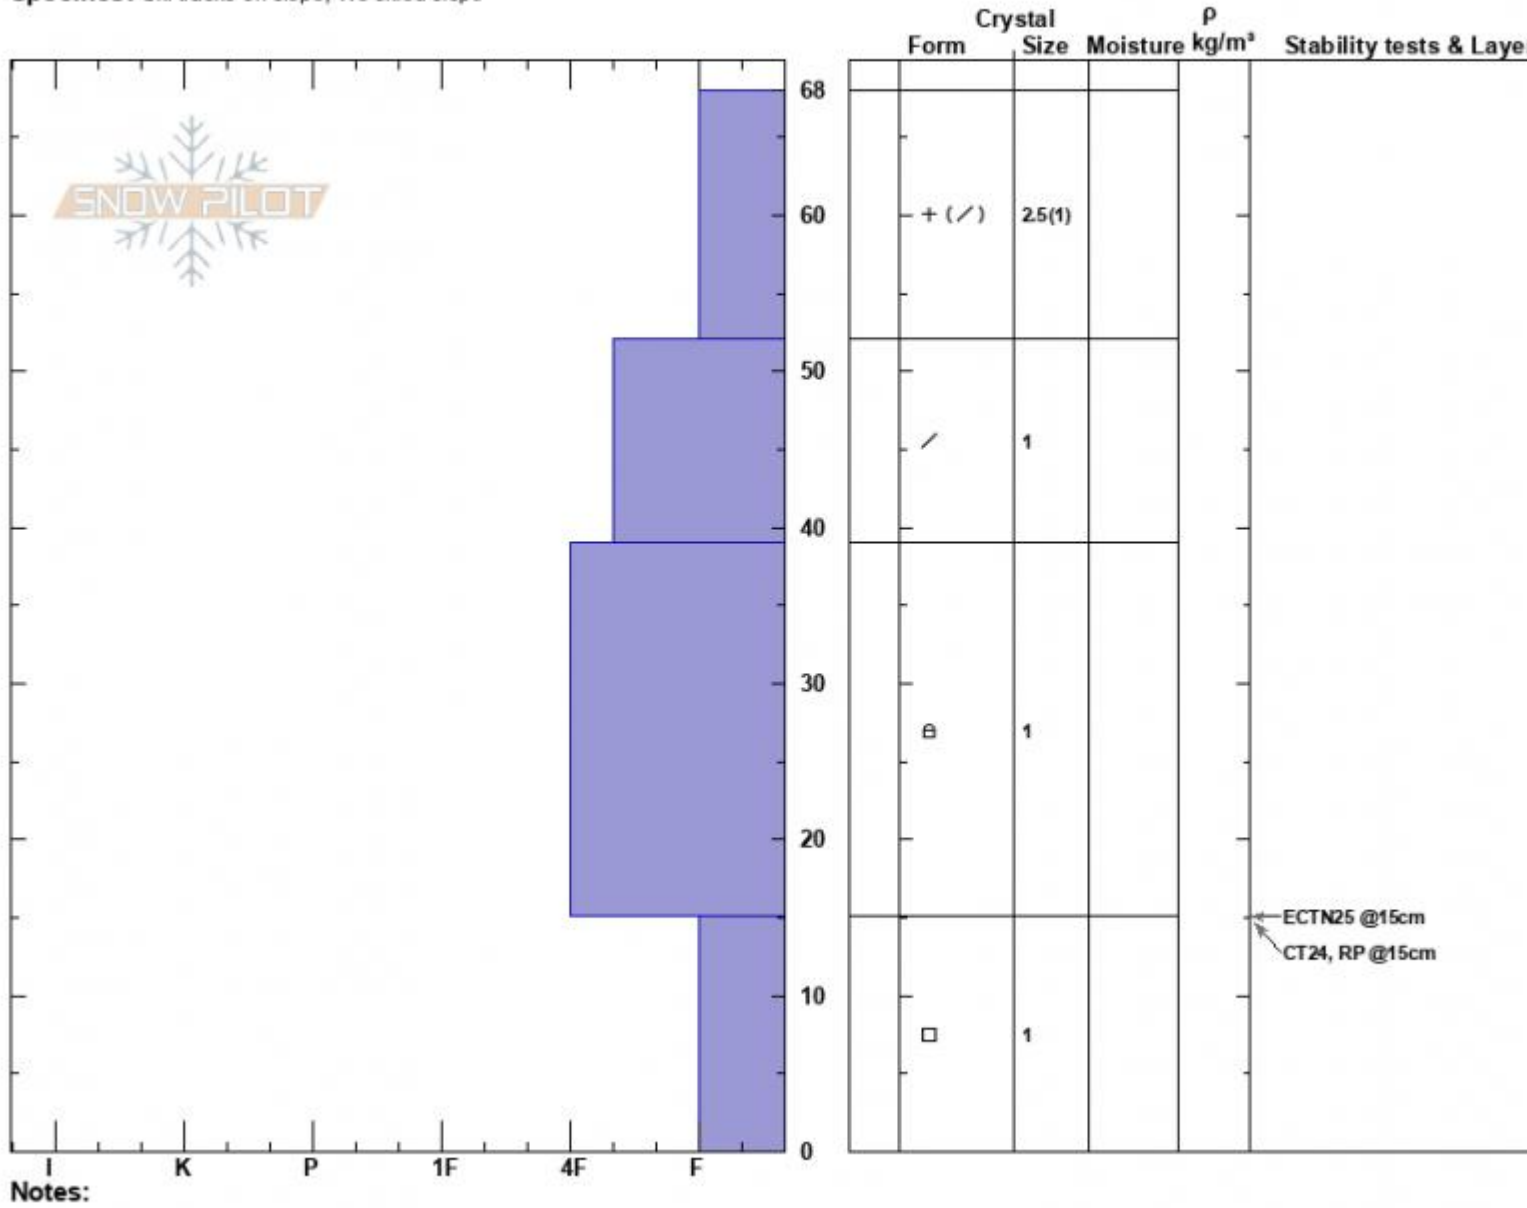

Bacon Rind South  
 Madison Range-S  
 MT  
 Elevation: 8835 ft  
 Aspect: E  
 Specifics: Ski tracks on slope; We skied slope

Mike Lavery  
 11/16/2022 - 10:20am  
 Co-ord: 44.95996N, -111.09943W  
 Slope Angle: 18°  
 Wind Loading:

Stability: Good  
 Air Temperature:  
 Sky Cover: BKN  
 Precipitation: S-1  
 Wind: Calm

HS:68  
 Layer Notes:  
 15-0cm: Problematic layer

Advisory Region  
 Southern Madison  
 Longitude  
 -111.10W  
 Latitude  
 44.96N  
 Southern Madison, 2022-11-17