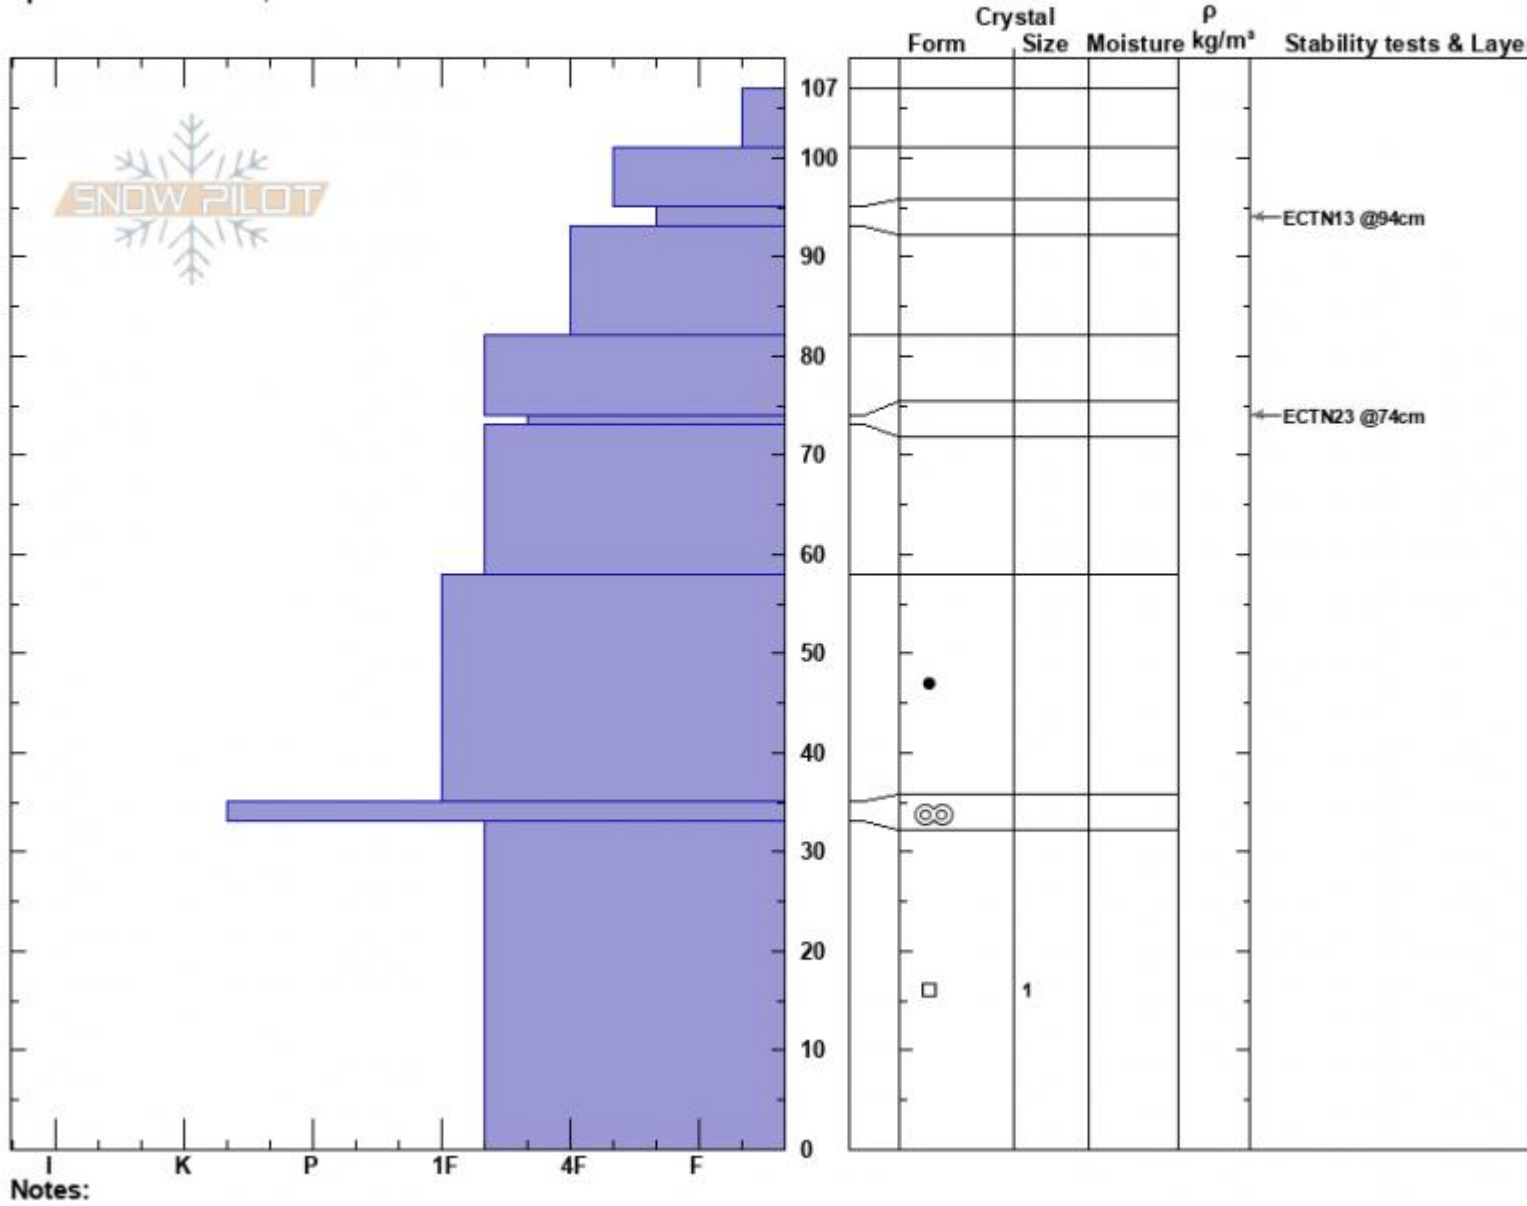

west Woody Ridge
 Absaroka Range
 MT
 Elevation: 9993 ft
 Aspect: 273°
 Specifics: We skied slope

Beau Fredlund
 11/16/2022 - 2:30pm
 Co-ord: 44.98433N, -109.92371E
 Slope Angle: 27°
 Wind Loading:

Stability:
 Air Temperature:
 Sky Cover:
 Precipitation: S-1
 Wind: Light Breeze

HS:107 Layer Notes:
 33-0cm: Problematic layer

Advisory Region
 Cooke City
 Longitude
 -109.92W
 Latitude
 44.97N
 Cooke City, 2022-11-24