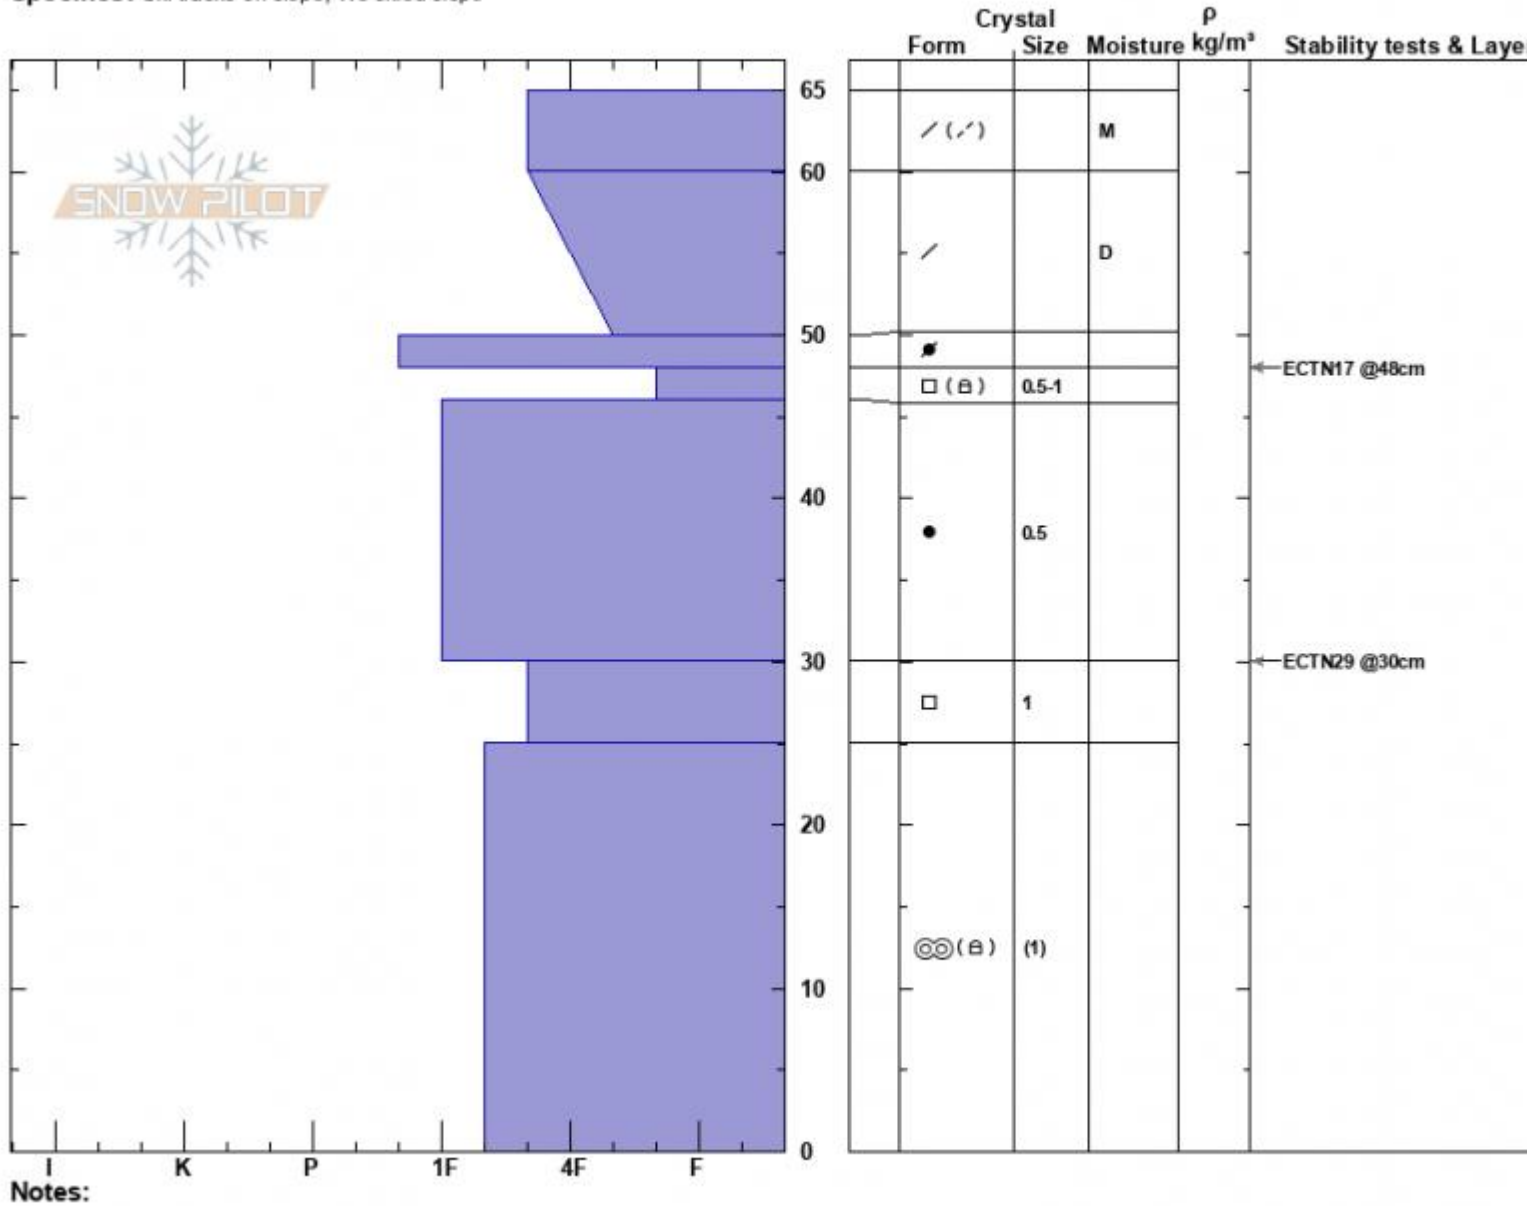

Bradley's meadow  
 Bridger Range  
 MT  
 Elevation: 7800 ft  
 Aspect: 80°  
 Specifics: Ski tracks on slope; We skied slope

Alex Marienthal  
 11/25/2022 - 12:44pm  
 Co-ord: 45.83030N, -110.92707W  
 Slope Angle: 21°  
 Wind Loading: yes

Stability: Good  
 Air Temperature: 7°C  
 Sky Cover: FEW  
 Precipitation: NO  
 Wind: Calm

HS:65  
 Layer Notes:  
 48-46cm: Problematic layer

Advisory Region  
 Bridger Range  
 Longitude  
 -110.93W

Latitude

45.83N

Bridger Range, 2022-11-26