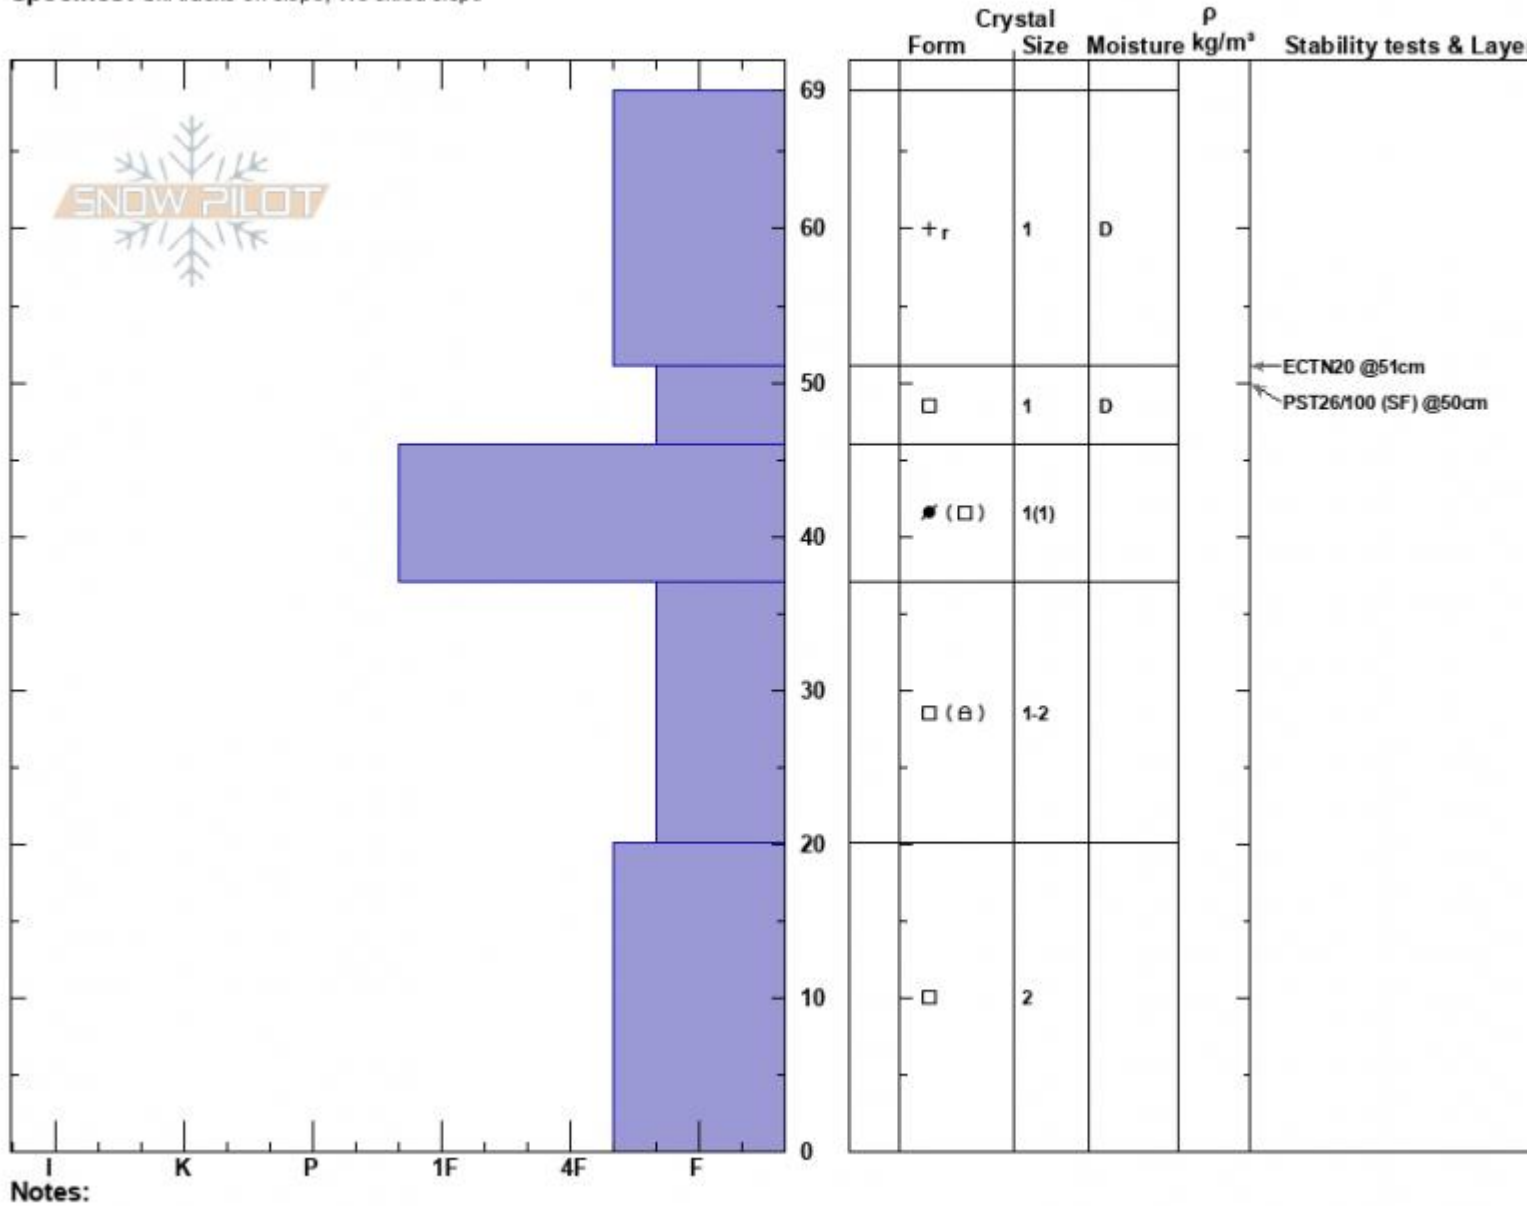

The Ramp
 Bridger Range
 MT
 Elevation: 8185 ft
 Aspect: 45°
 Specifics: Ski tracks on slope; We skied slope

Alex Mariantal
 11/25/2022 - 1:21pm
 Co-ord: 45.82903N, -110.93135W
 Slope Angle: 35°
 Wind Loading: previous

Stability: Good
 Air Temperature: 6.5°C
 Sky Cover: FEW
 Precipitation: NO
 Wind: Calm

HS:69
 Layer Notes:
 51-46cm: Problematic layer

Advisory Region
 Bridger Range
 Longitude
 -110.93W

Latitude

45.83N

Bridger Range, 2022-11-26