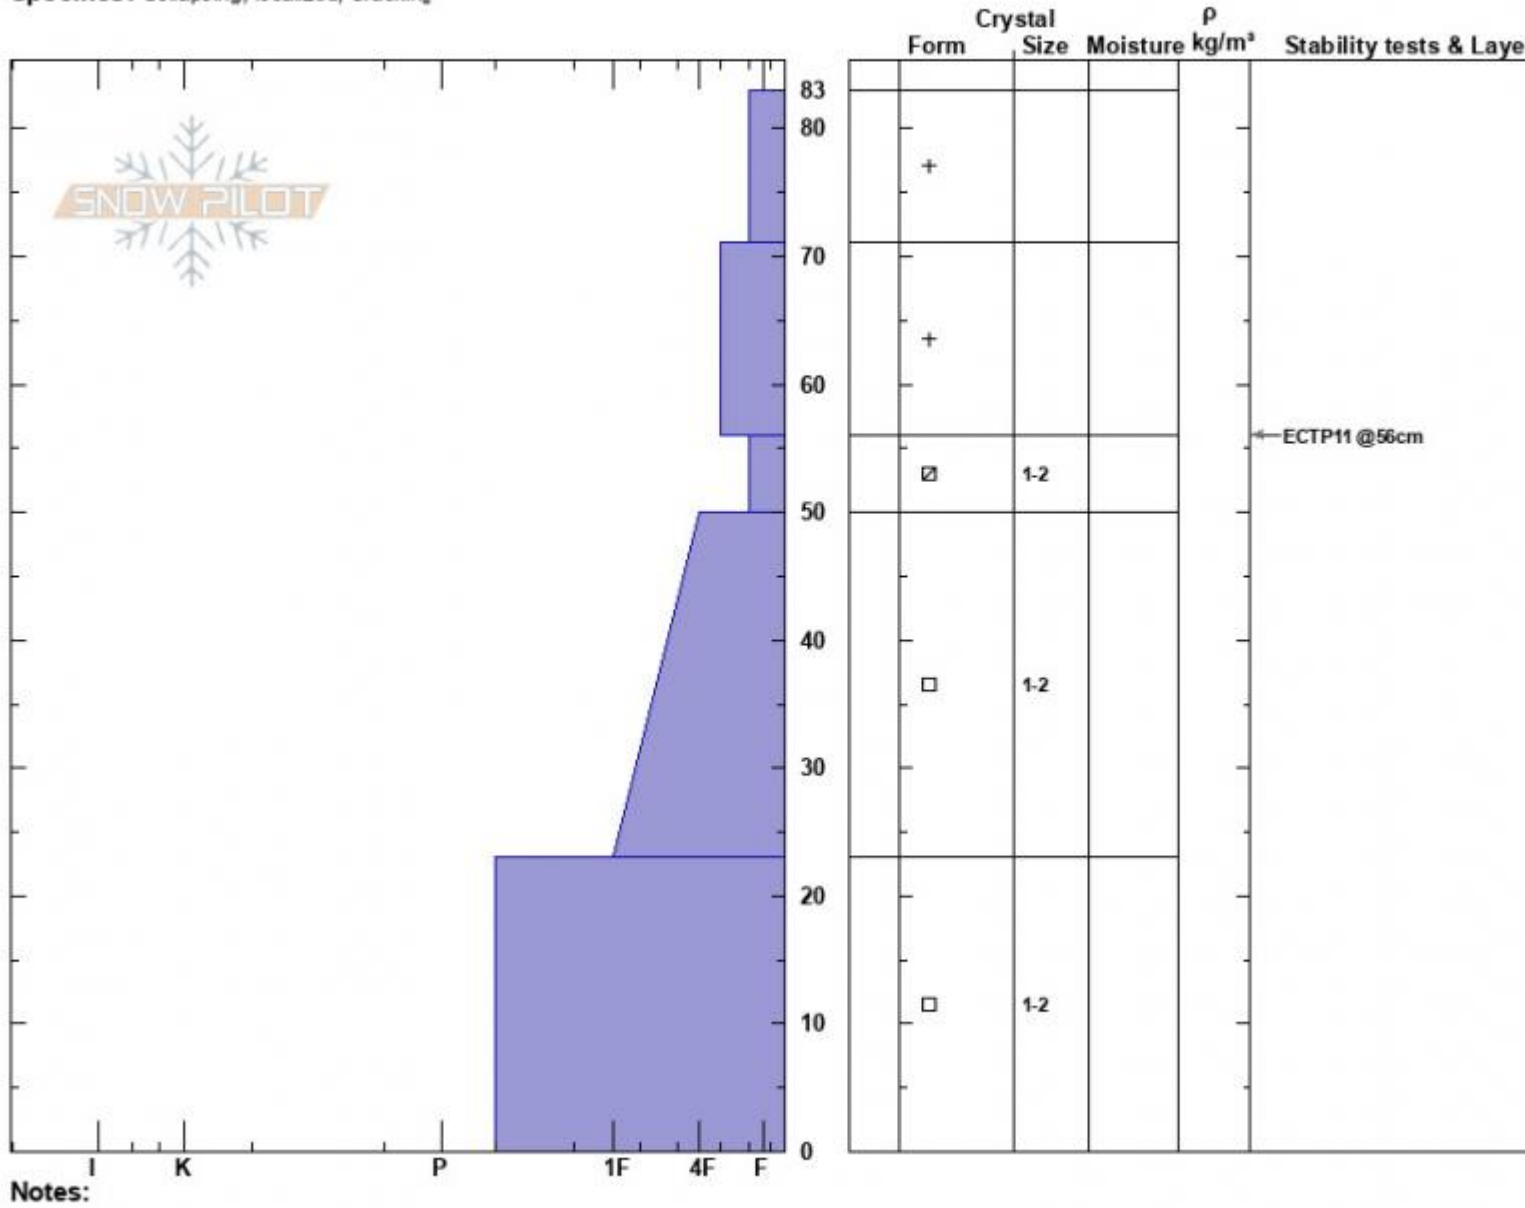

Whumpf-WYellow  
 Lionhead Range  
 MT  
 Elevation: 8573 ft  
 Aspect: 45°  
 Specifics: Collapsing, localized; Cracking

Alex Haddad  
 11/28/2022 - 12:38pm  
 Co-ord: 44.70610N, -111.30330W  
 Slope Angle: 20°  
 Wind Loading: previous

Stability: Poor  
 Air Temperature:  
 Sky Cover: CLR  
 Precipitation: NO  
 Wind: Calm

HS:83  
 PF:35  
 PS: 10  
 Layer Notes:  
 56-50cm:Problematic layer

Advisory Region  
 Lionhead Range  
 Longitude  
 -111.32W  
 Latitude  
 44.71N  
 Lionhead Range, 2022-11-29