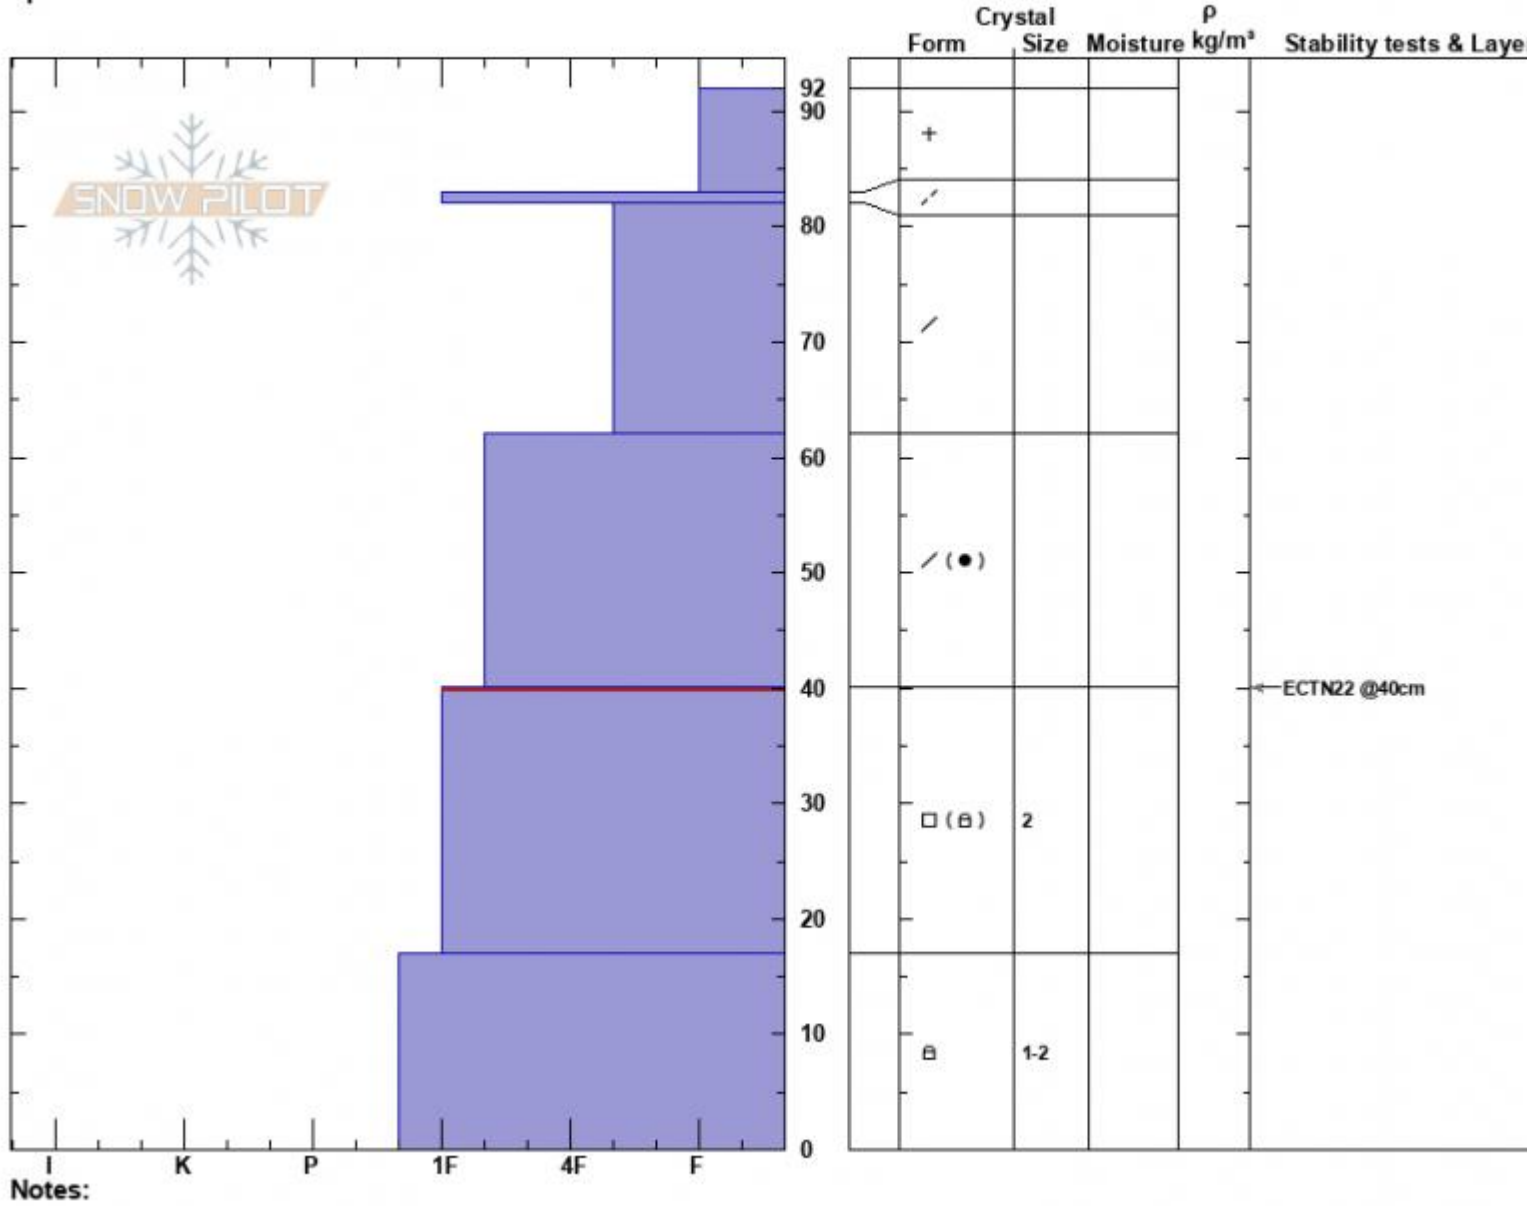

Lower Fifth Grade
 Madison Range-N
 MT
 Elevation: 8707 ft
 Aspect: 260°
 Specifics:

Dave Zinn
 11/29/2022 - 11:00am
 Co-ord: 45.32680N, -111.38629W
 Slope Angle: 15°
 Wind Loading: no

Stability: Good
 Air Temperature: -16°C
 Sky Cover: OVC
 Precipitation: S-1
 Wind: S Light Breeze

HS:92
 PF:80
 Layer Notes:
 40-17cm: Problematic layer

Advisory Region
 Northern Madison
 Longitude
 -111.39W
 Latitude
 45.34N
 Northern Madison, 2022-11-30