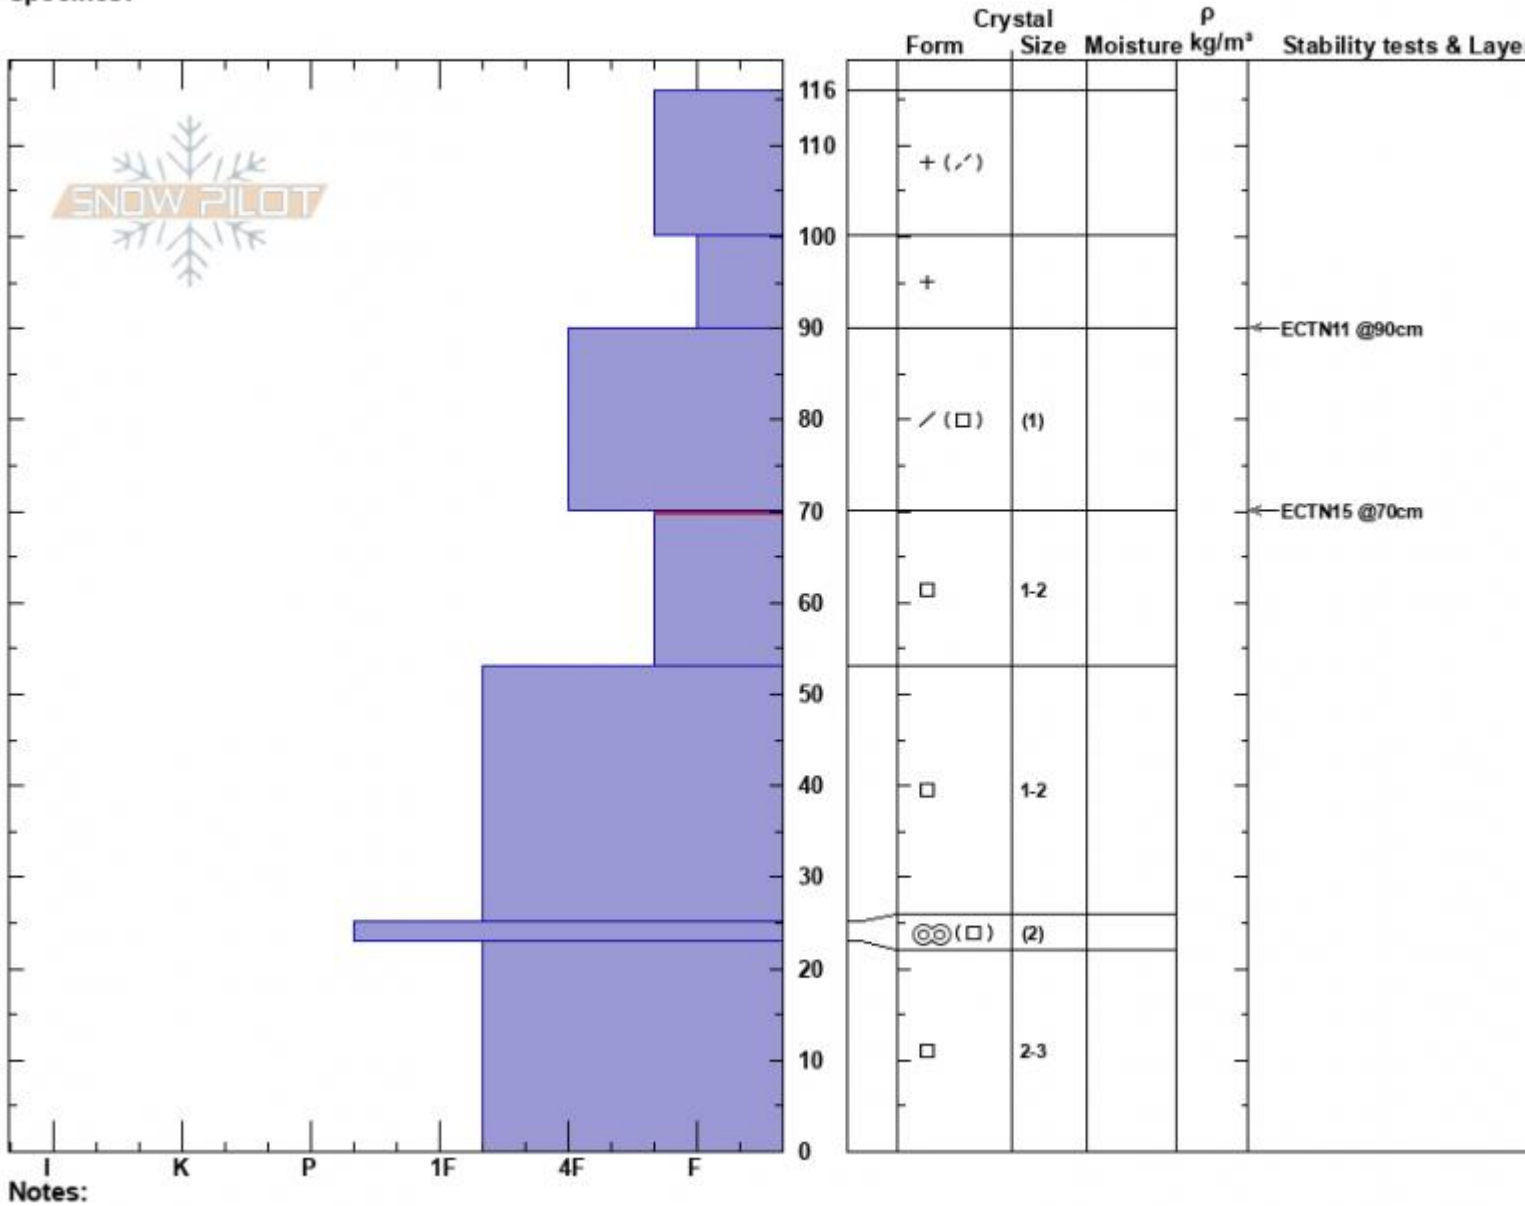

Carrot Basin  
 Madison Range-S  
 MT  
 Elevation: 9143 ft  
 Aspect: 75°  
 Specifics:

Dave Zinn  
 12/02/2022 - 1:30pm  
 Co-ord: 44.95810N, -111.32696W  
 Slope Angle: 18°  
 Wind Loading: no

Stability: Fair  
 Air Temperature:  
 Sky Cover: FEW  
 Precipitation: NO  
 Wind: S Calm

HS:116 Layer Notes:  
 PF:80 70-53cm:Problematic layer

Advisory Region  
 Southern Madison  
 Longitude  
 -111.31W  
 Latitude  
 44.96N  
 Southern Madison, 2022-12-03