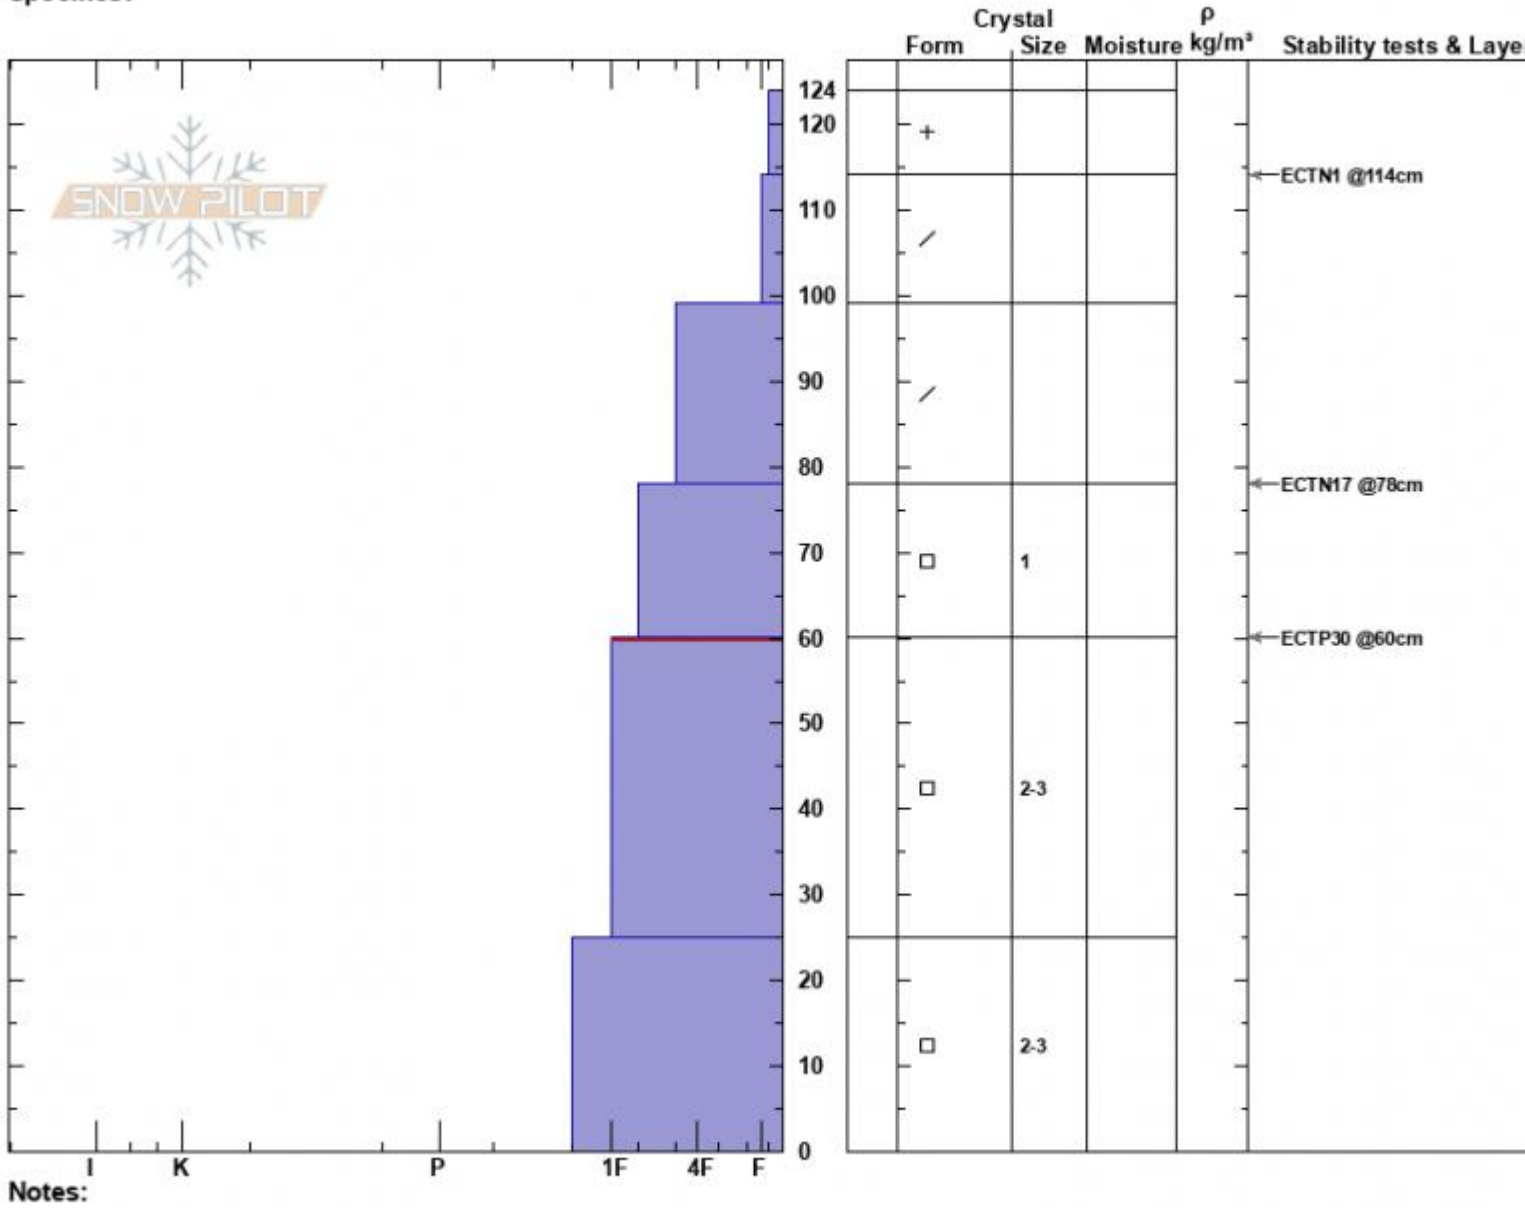

Divide Peak E
 Gallatin Range-N
 MT
 Elevation: 9407 ft
 Aspect: 90°
 Specifics:

Alex Haddad
 12/05/2022 - 1:00pm
 Co-ord: 45.40222N, -110.96890W
 Slope Angle: 28°
 Wind Loading: no

Stability: Fair
 Air Temperature:
 Sky Cover: BKN
 Precipitation: S-1
 Wind: SW Light Breeze

HS:124 Layer Notes:
 PF:100 60-25cm:Problematic layer
 PS:55

Advisory Region
 Northern Gallatin
 Longitude
 -110.98W
 Latitude
 45.40N
 Northern Gallatin, 2022-12-05