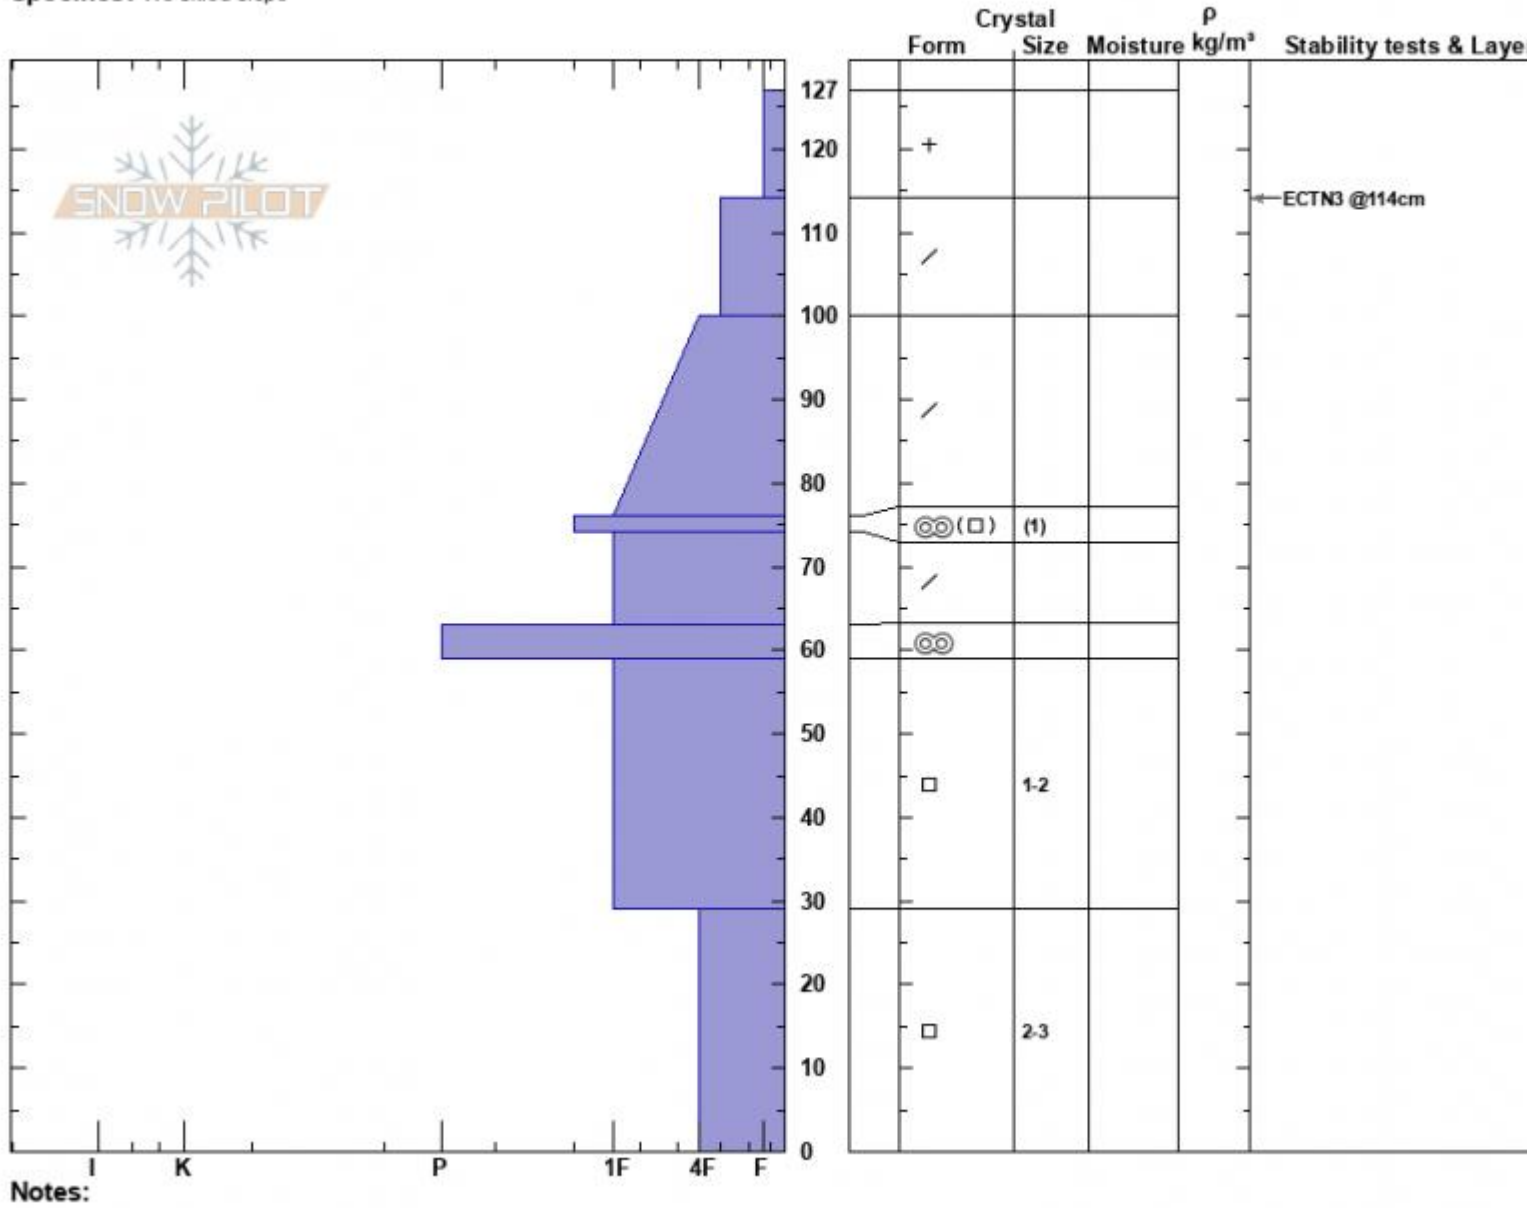

Divide Peak SE
 Gallatin Range-N
 MT
 Elevation: 9618 ft
 Aspect: 120°
 Specifics: We skied slope

Alex Haddad
 12/05/2022 - 1:37pm
 Co-ord: 45.40250N, -110.97060W
 Slope Angle: 28°
 Wind Loading: no

Stability: Good
 Air Temperature:
 Sky Cover: OVC
 Precipitation: S-1
 Wind: W Light Breeze

HS:127
 PF:65
 PS:30
 Layer Notes:
 127-114cm:Problematic layer

Advisory Region
 Northern Gallatin
 Longitude
 -110.98W
 Latitude
 45.40N
 Northern Gallatin, 2022-12-05