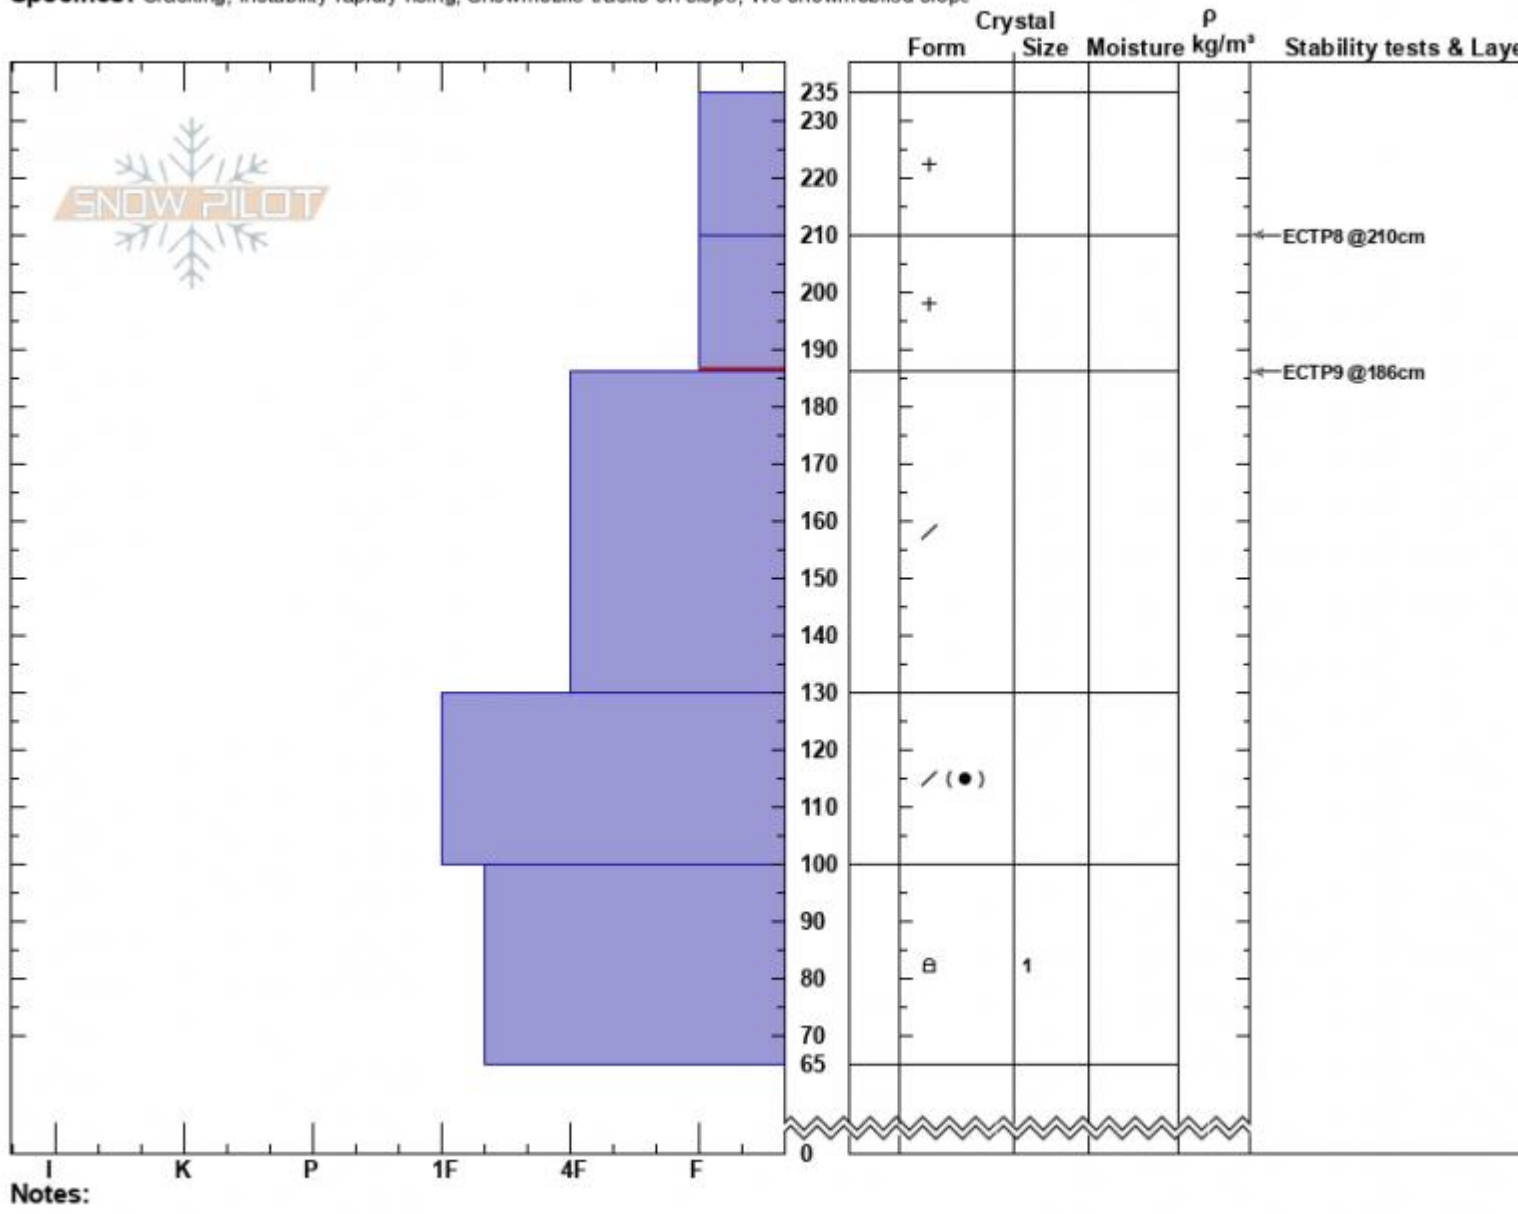

Head of Yale Creek
 Centennial Range
 ID
 Elevation: 9000 ft
 Aspect: 40°
 Specifics: Cracking; Instability rapidly rising; Snowmobile tracks on slope; We snowmobiled slope

Ian Hoyer
 12/09/2022 - 2:00pm
 Co-ord: 44.54997N, -111.46733W
 Slope Angle: 25°
 Wind Loading: no

Stability: Poor
 Air Temperature:
 Sky Cover: OVC
 Precipitation: S1
 Wind: W Light Breeze

HS:235
 PF:60
 Layer Notes: 210-186cm:Problematic layer

Advisory Region
 Island Park
 Longitude
 -111.46W
 Latitude
 44.55N
 Island Park, 2022-12-09