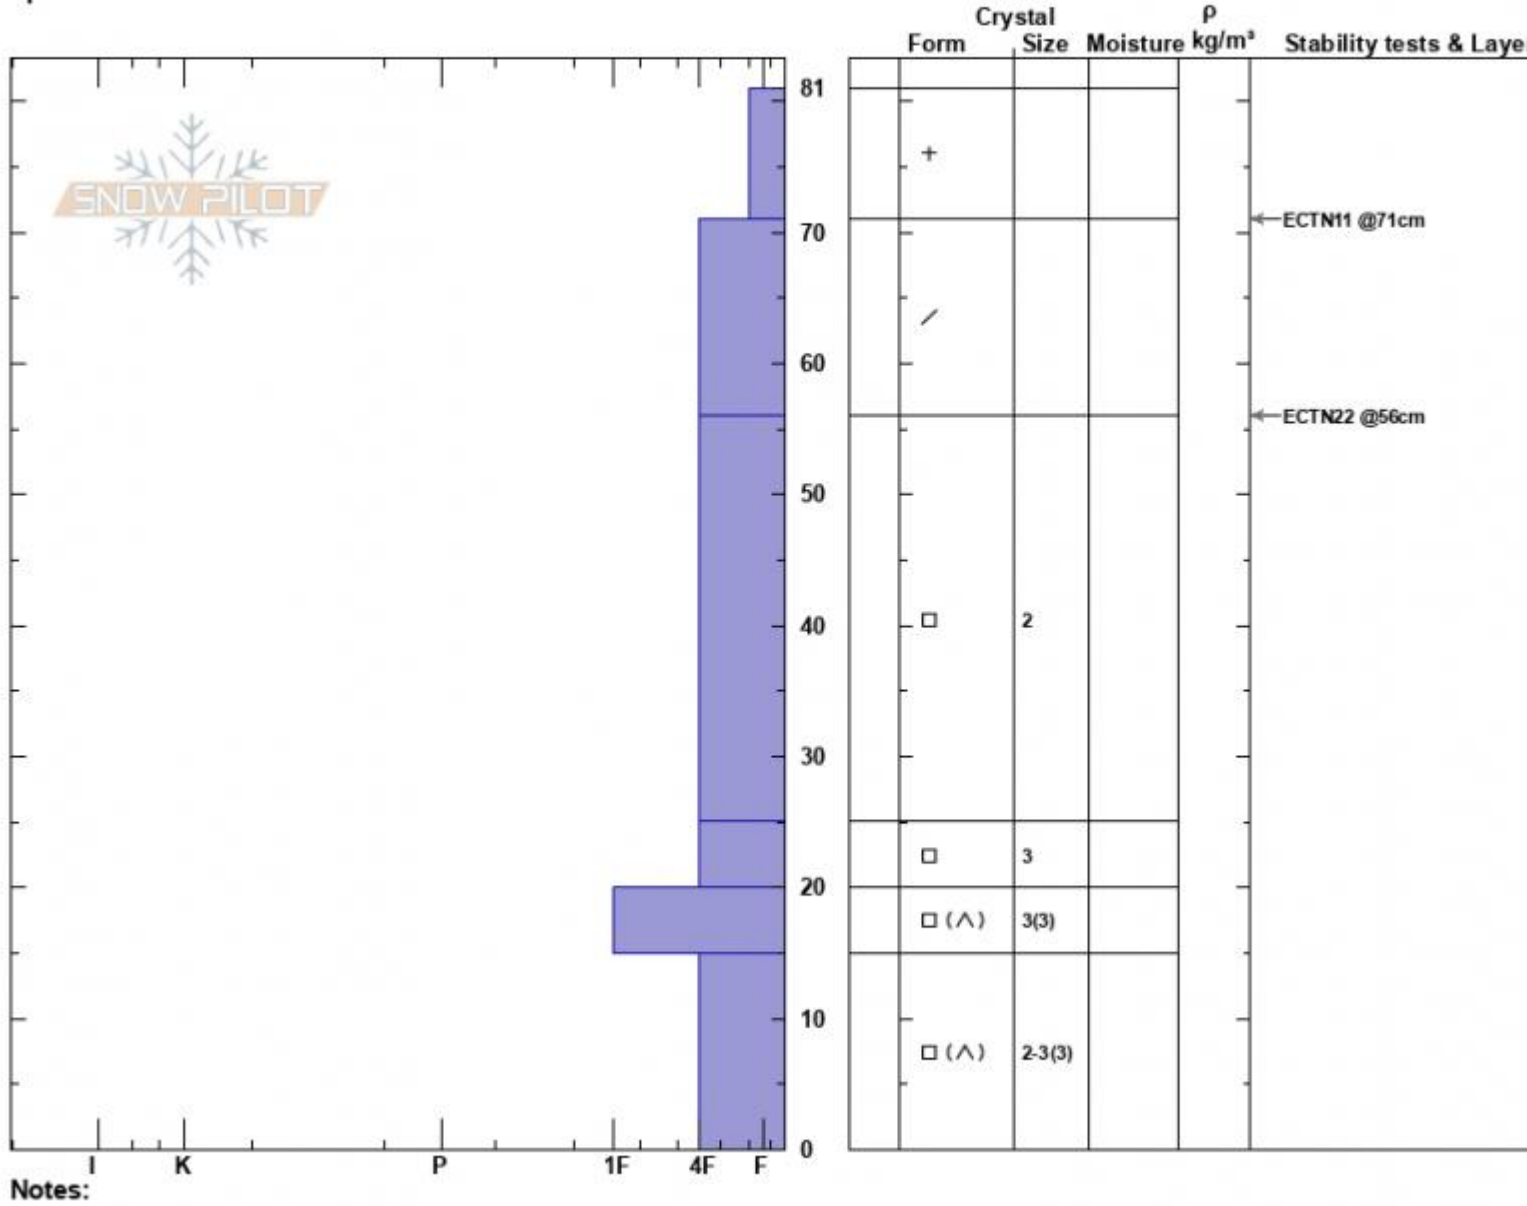

Mt. Ellis Approach
 Gallatin Range-N
 MT
 Elevation: 7705 ft
 Aspect: 52°
 Specifics:

Alex Haddad
 12/12/2022 - 12:52pm
 Co-ord: 45.58167N, -110.95670W
 Slope Angle: 22°
 Wind Loading: no

Stability: Fair
 Air Temperature:
 Sky Cover: OVC
 Precipitation: S-1
 Wind: E Light Breeze

HS:81
 PF:45
 PS: 15
 Layer Notes:
 56-25cm:Problematic layer

Advisory Region
 Northern Gallatin
 Longitude
 -110.96W
 Latitude
 45.58N
 Northern Gallatin, 2022-12-12