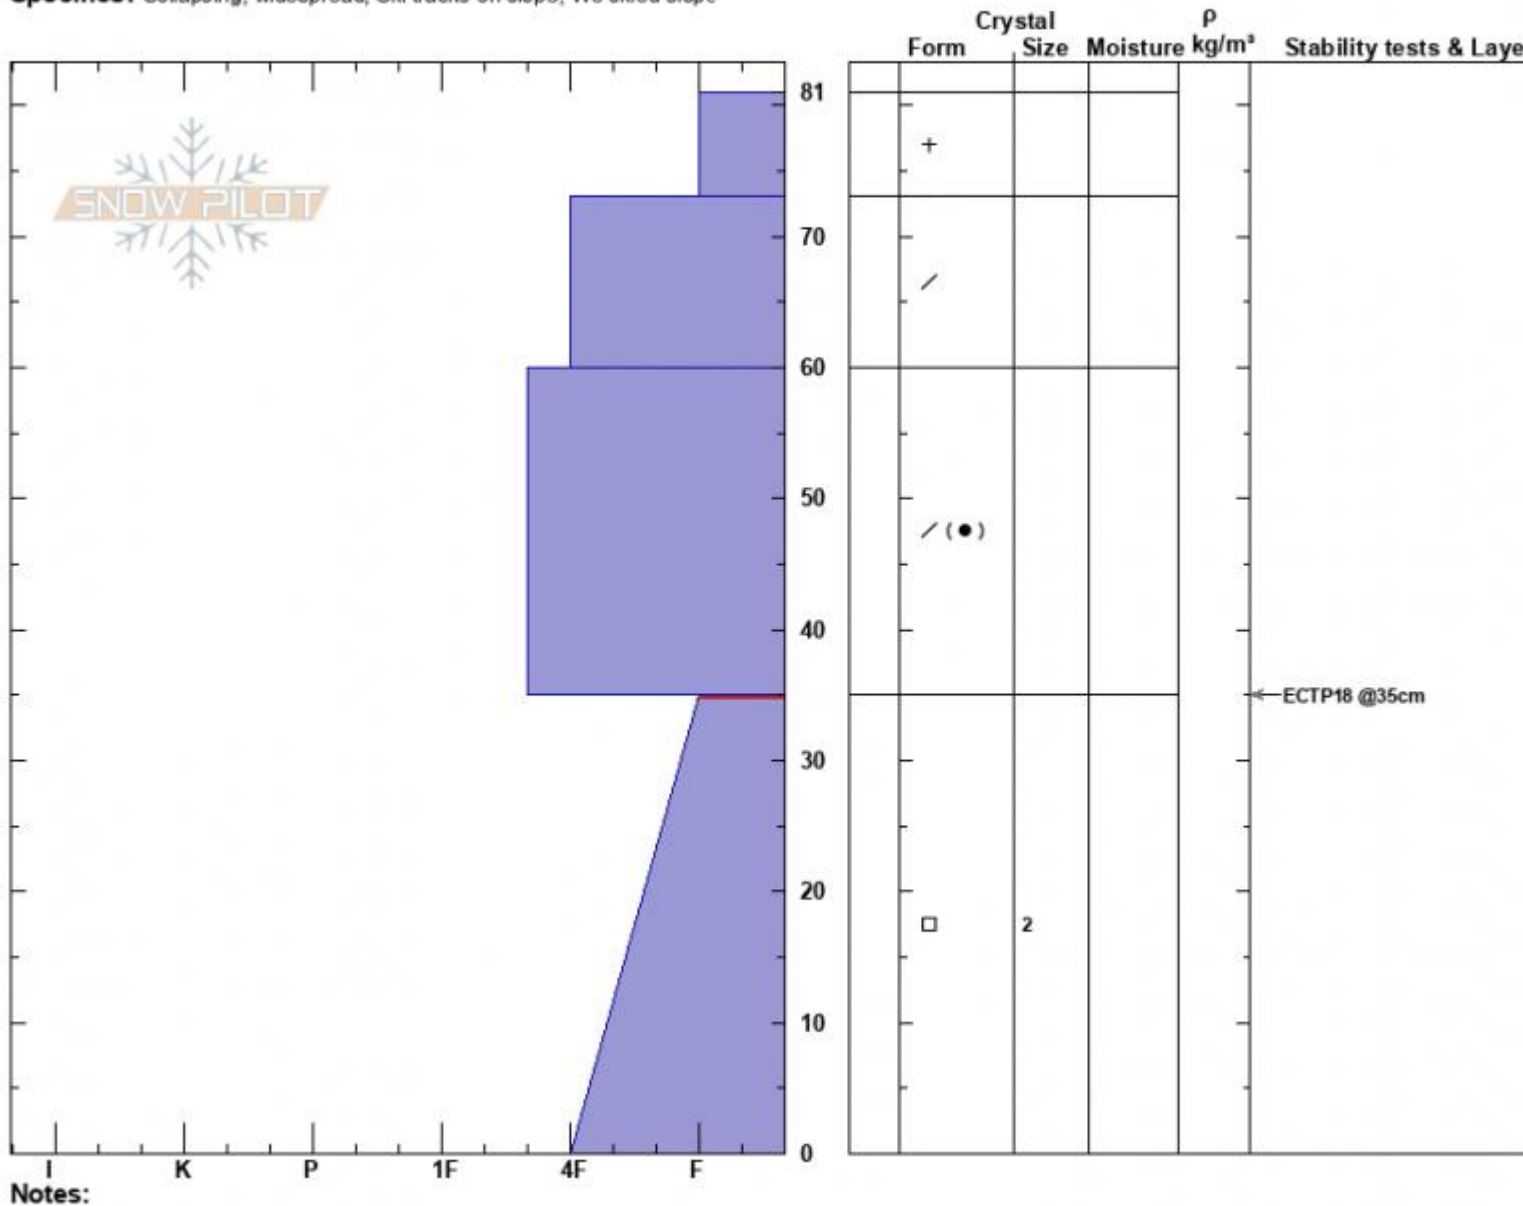

Bacon Rind Low
 Madison Range-S
 MT
 Elevation: 7100 ft
 Aspect: 195°
 Specifics: Collapsing, widespread; Ski tracks on slope; We skied slope

Ian Hoyer
 12/13/2022 - 10:00am
 Co-ord: 44.96758N, -111.08137W
 Slope Angle: 20°
 Wind Loading: no

Stability: Fair
 Air Temperature:
 Sky Cover: FEW
 Precipitation: S-1
 Wind: W Light Breeze

HS:81
 PF:50
 PS:25
 Layer Notes:
 35-0cm: Problematic layer

Advisory Region
 Southern Madison
 Longitude
 -111.10W
 Latitude
 44.96N
 Southern Madison, 2022-12-13