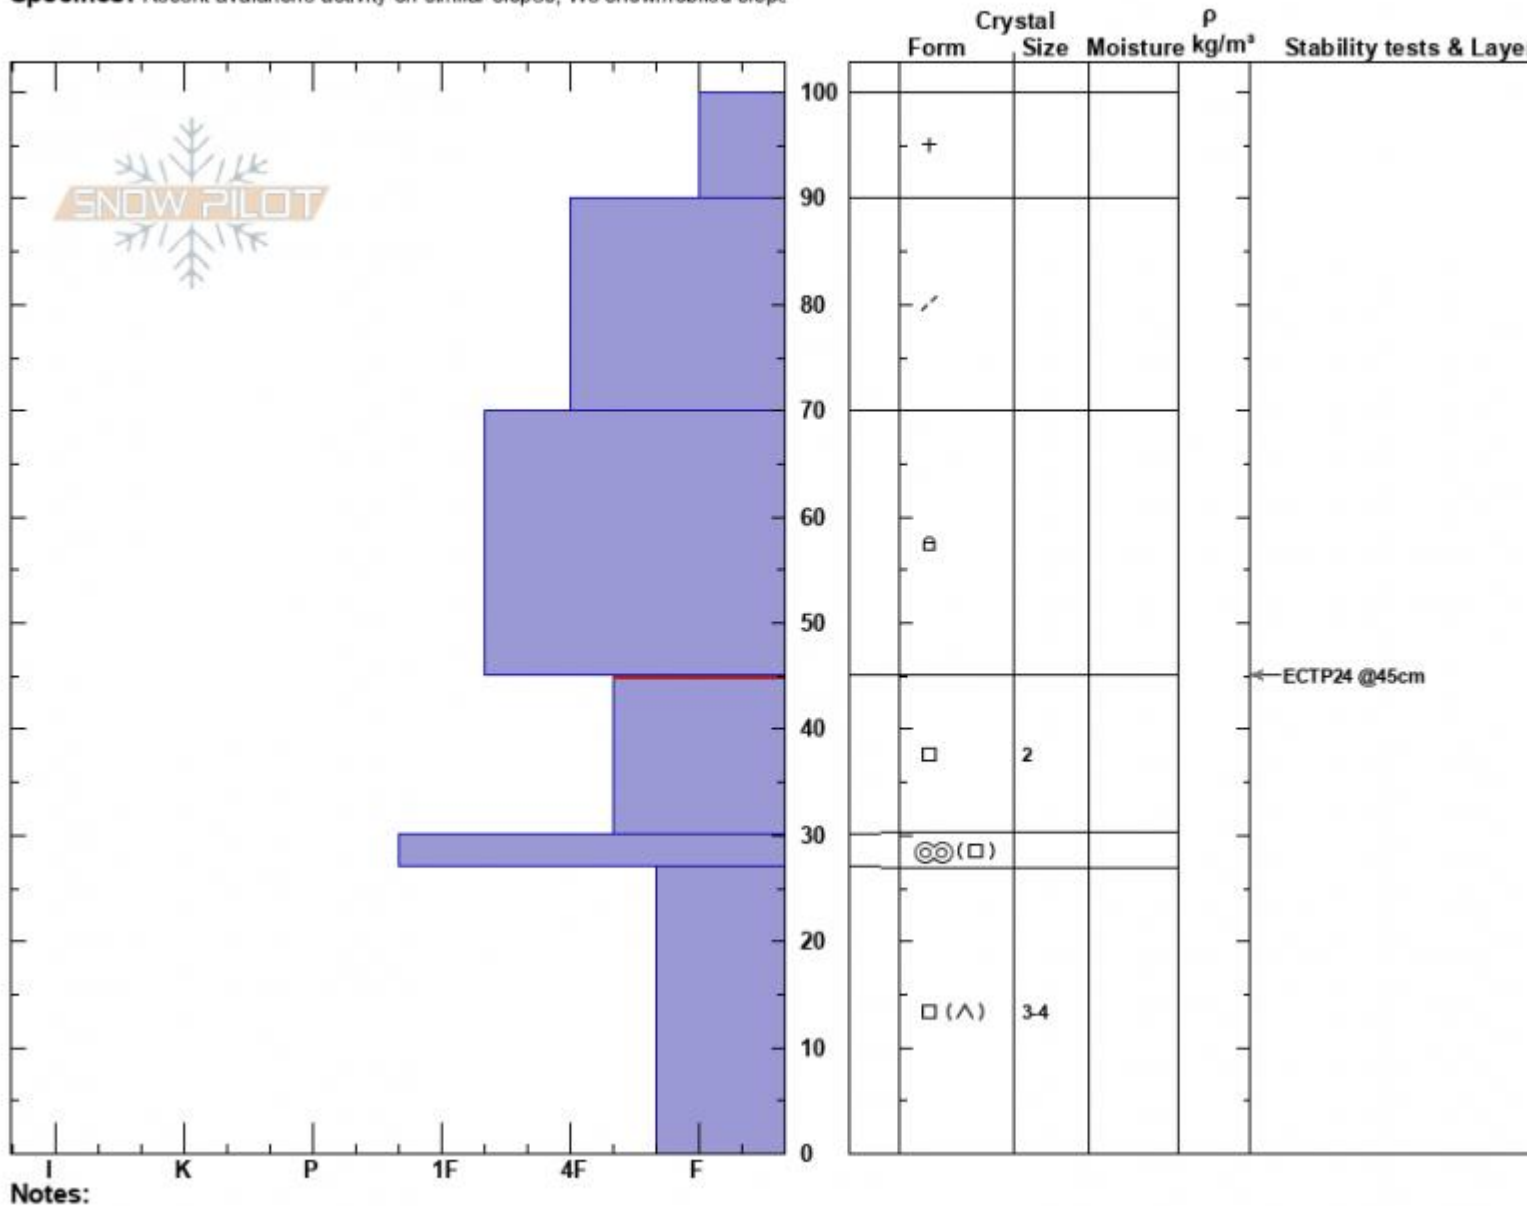

2nd Yellowmule  
 Madison Range-N  
 MT

Elevation: 9400 ft  
 Aspect: 35°

Specifics: Recent avalanche activity on similar slopes; We snowmobiled slope

Ian Hoyer  
 12/15/2022 - 11:00am  
 Co-ord: 45.17741N, -111.40097W  
 Slope Angle: 28°  
 Wind Loading: no

Stability: Fair  
 Air Temperature:  
 Sky Cover: OVC  
 Precipitation: NO  
 Wind: N Light Breeze

HS:100 Layer Notes:  
 PF:80 45-30cm:Problematic layer

Notes:  
 Advisory Region  
 Northern Madison  
 Longitude  
 -111.38W  
 Latitude  
 45.17N  
 Northern Madison, 2022-12-15