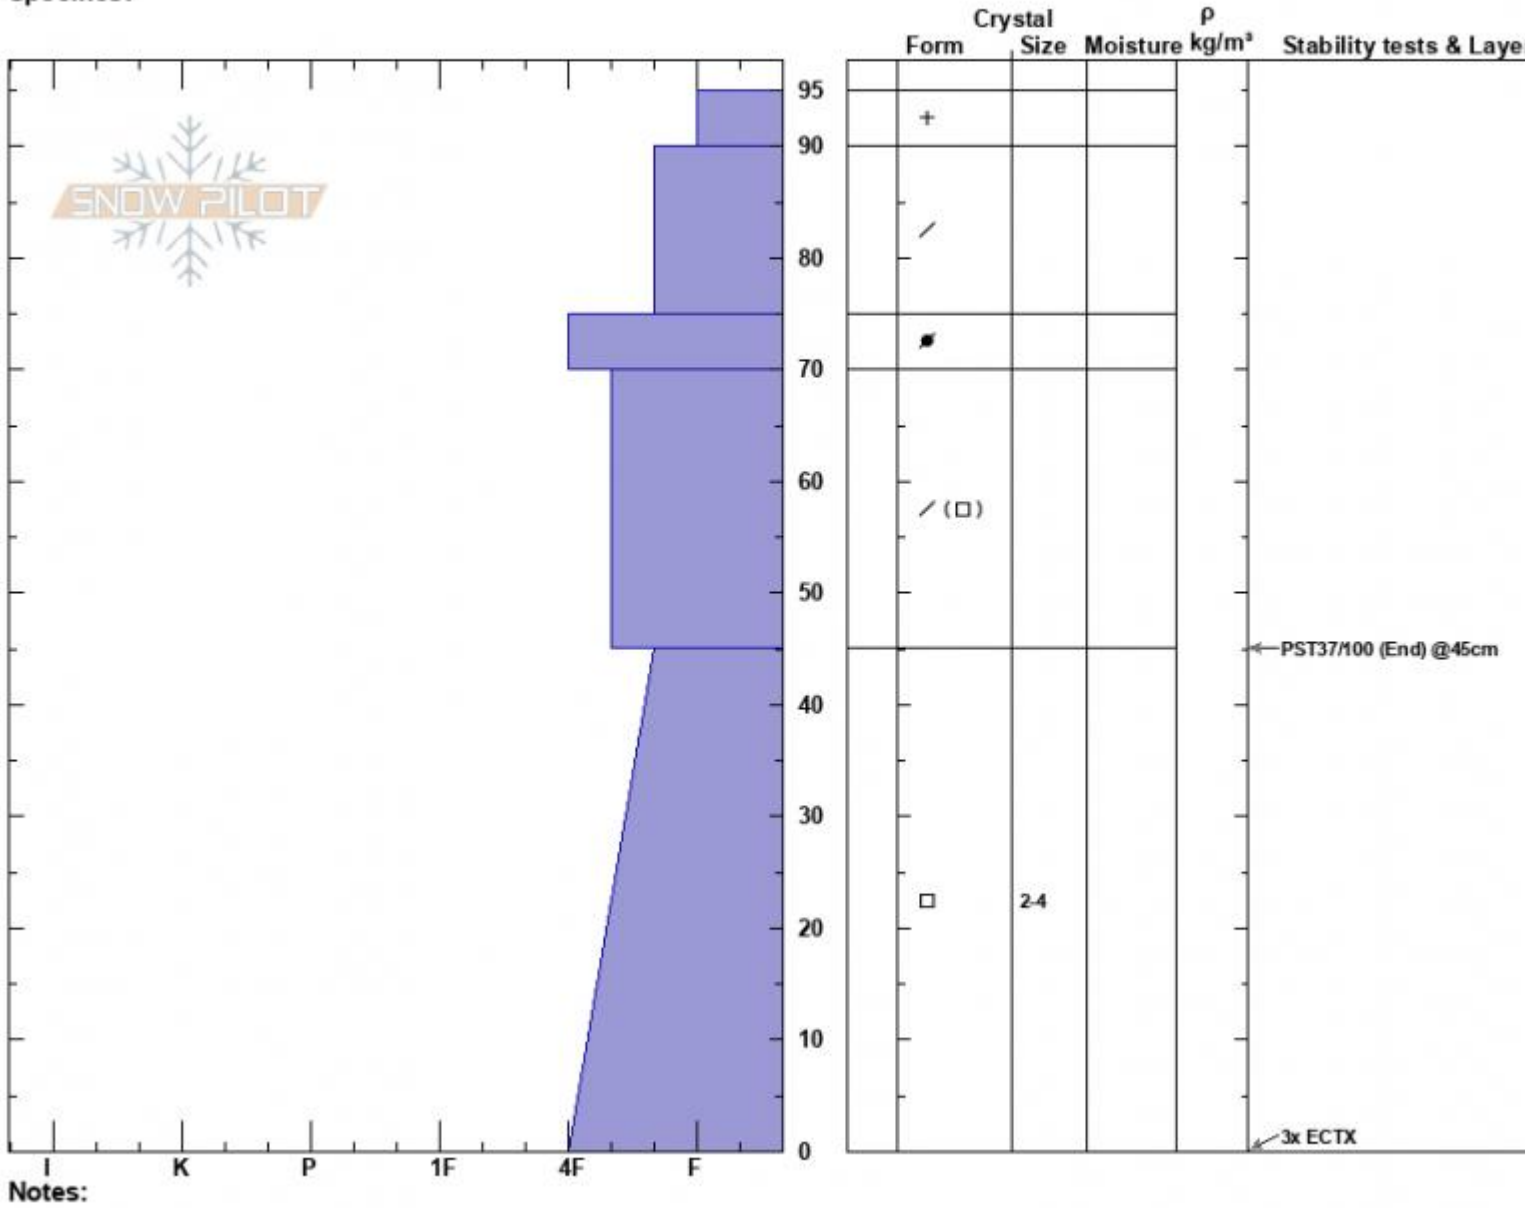

Throne, high  
 Bridger Range  
 MT  
 Elevation: 8420 ft  
 Aspect: 30°  
 Specifics:

Alex Marienthal  
 12/17/2022 - 11:40am  
 Co-ord: 45.88214N, -110.95422W  
 Slope Angle: 30°  
 Wind Loading: no

Stability: Fair  
 Air Temperature:  
 Sky Cover: FEW  
 Precipitation: NO  
 Wind: Light Breeze

HS:95 Layer Notes:

Advisory Region  
 Bridger Range  
 Longitude  
 -110.95W  
 Latitude  
 45.88N  
 Bridger Range, 2022-12-18