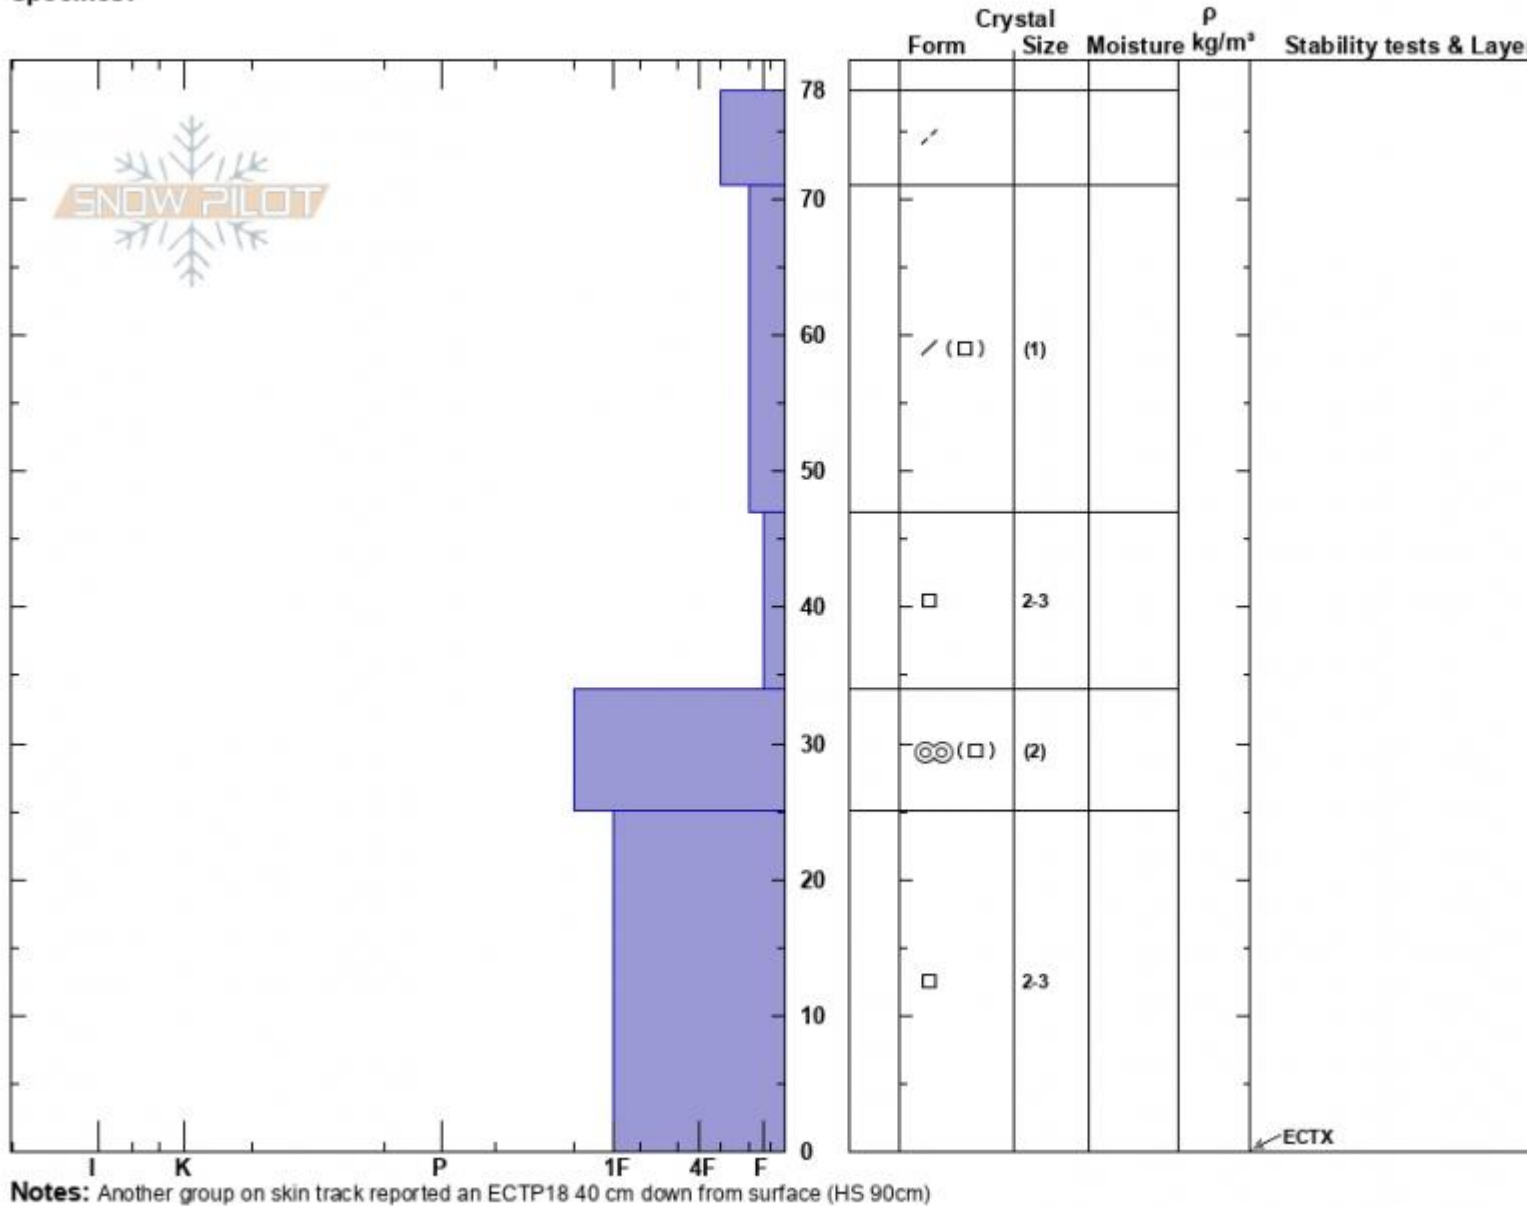

Tyler Lwr
 Madison Range-N
 MT
 Elevation: 9023 ft
 Aspect: 228°
 Specifics:

Alex Haddad
 12/18/2022 - 10:28am
 Co-ord: 45.32333N, -111.38220W
 Slope Angle: 32°
 Wind Loading: previous

Stability: Poor
 Air Temperature:
 Sky Cover: FEW
 Precipitation: NO
 Wind: Calm

HS:78
 PF:70
 PS:30
 Layer Notes:
 34-25cm:Problematic layer

Advisory Region
 Northern Madison
 Longitude
 -111.39W
 Latitude
 45.34N
 Northern Madison, 2022-12-18