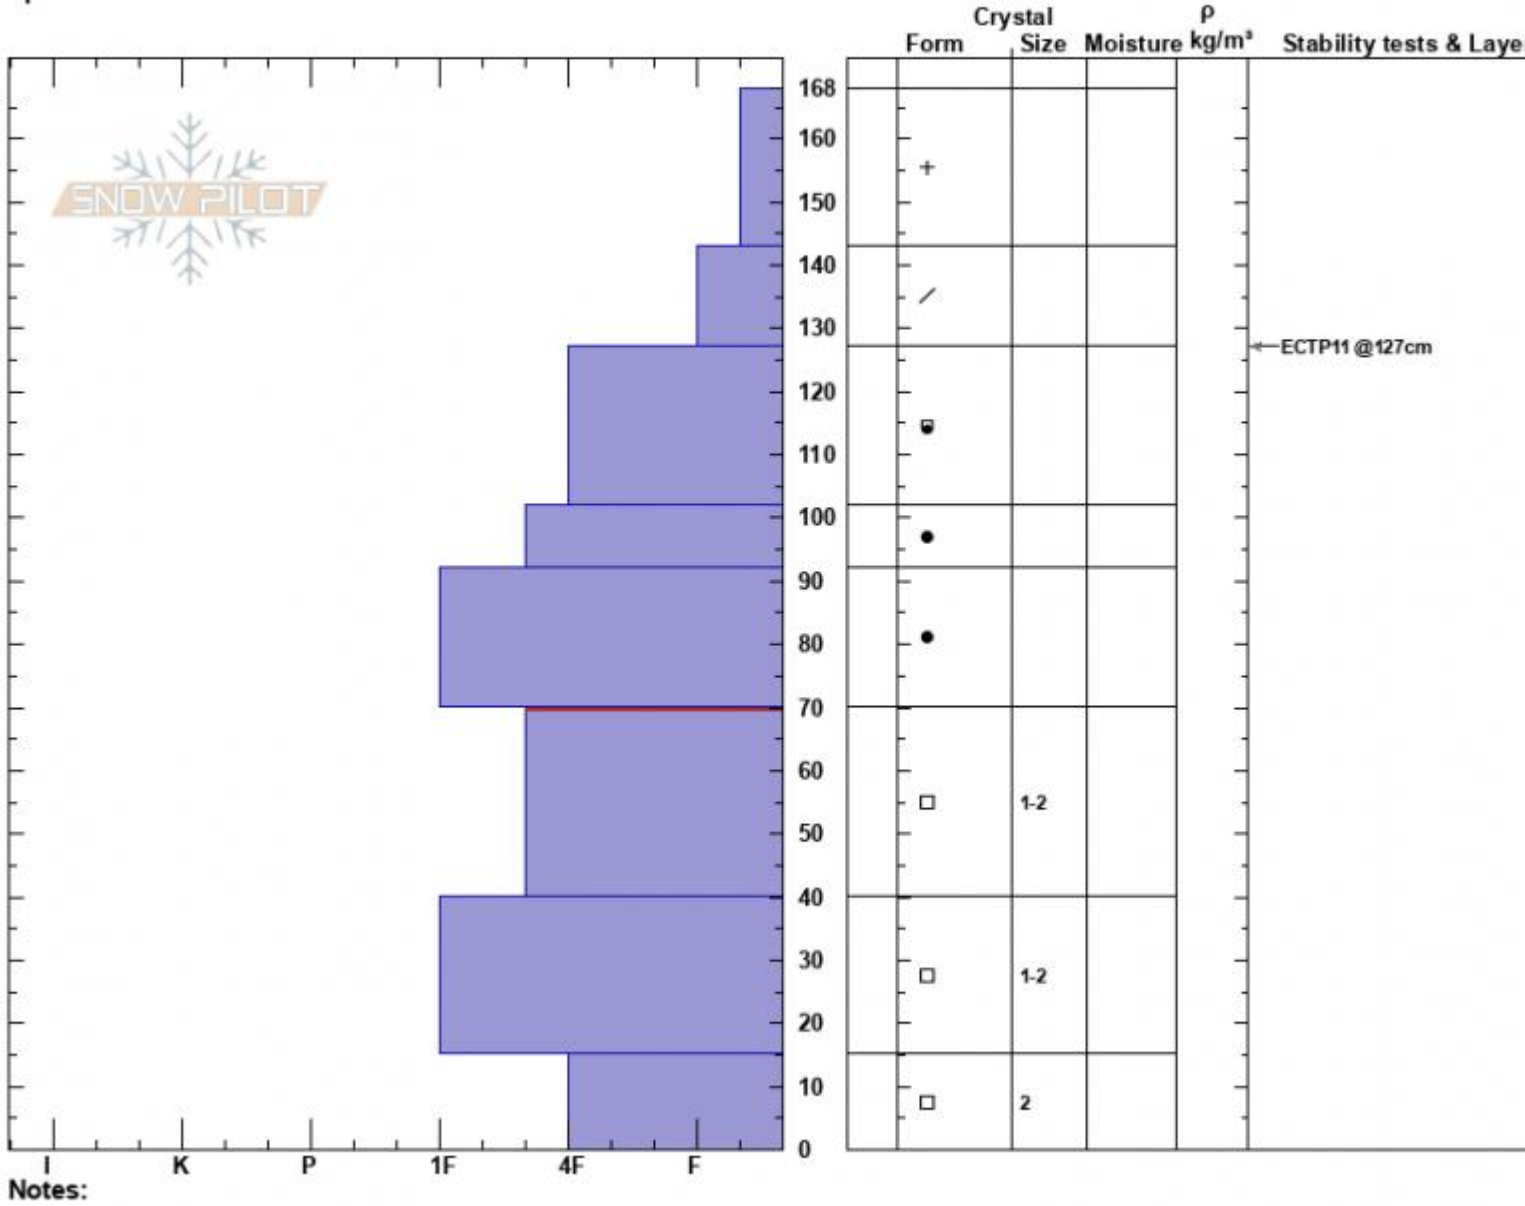

Almost Died  
 Cooke City  
 MT  
 Elevation: 9600 ft  
 Aspect: 60°  
 Specifics:

Ian Hoyer  
 12/20/2022 - 12:30pm  
 Co-ord: 45.05109N, -109.93204W  
 Slope Angle: 20°  
 Wind Loading: previous

Stability: Fair  
 Air Temperature:  
 Sky Cover: OVC  
 Precipitation: S2  
 Wind: Calm

HS:168    Layer Notes:  
 PF:60    70-40cm:Problematic layer

Advisory Region  
 Cooke City  
 Longitude  
 -109.95W  
 Latitude  
 45.06N  
 Cooke City, 2022-12-20