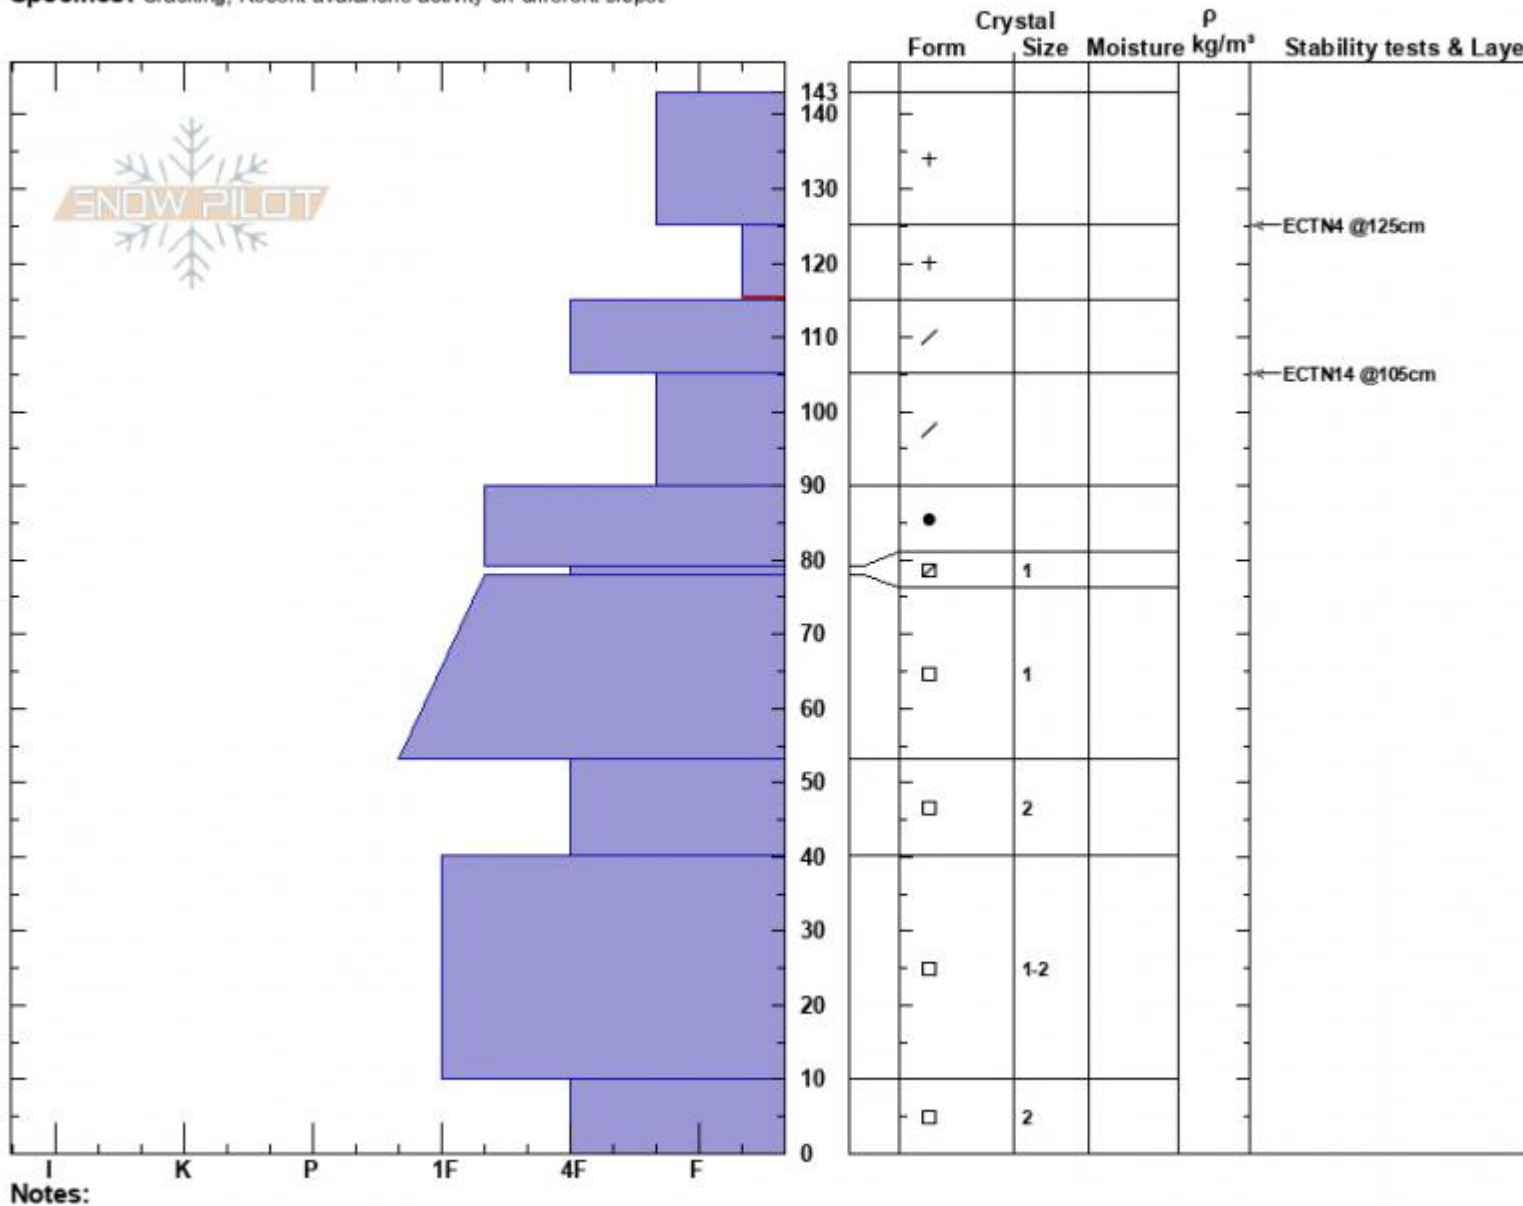

West Henderson
 Cooke City
 MT
 Elevation: 9328 ft
 Aspect: 220°
 Specifics: Cracking; Recent avalanche activity on different slopes

Dave Zinn
 12/21/2022 - 9:15am
 Co-ord: 45.04193N, -109.94346W
 Slope Angle: 25°
 Wind Loading:

Stability: Poor
 Air Temperature: -15°C
 Sky Cover: OVC
 Precipitation: NO
 Wind: W Light Breeze

HS:143
 PF:90
 PS: 30
 Layer Notes:
 125-115cm: Problematic layer

Advisory Region
 Cooke City
 Longitude
 -109.95W
 Latitude
 45.05N
 Cooke City, 2022-12-21