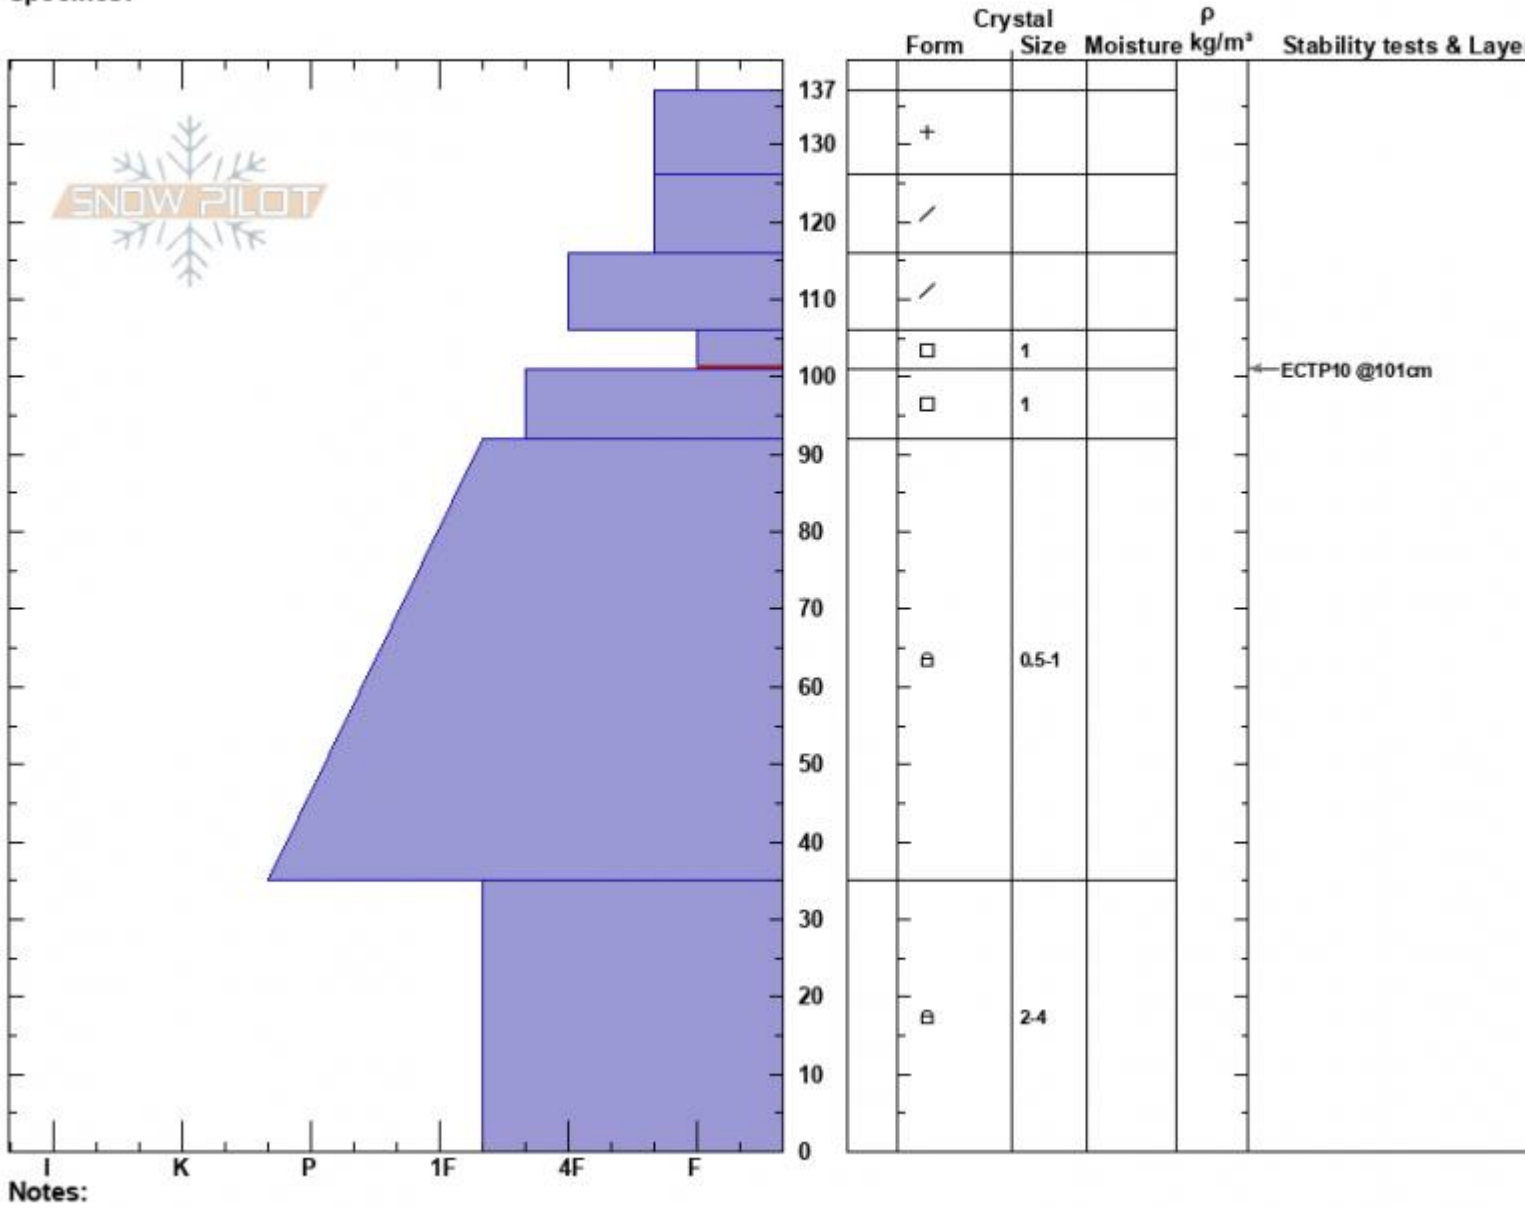

Ski Hill  
 Lionhead Range  
 MT  
 Elevation: 8600 ft  
 Aspect: 80°  
 Specifics:

Doug Chabot-Admin  
 12/24/2022 - 11:15am  
 Co-ord: 44.70298N, -111.29786W  
 Slope Angle: 27°  
 Wind Loading: no

Stability: Fair  
 Air Temperature:  
 Sky Cover: OVC  
 Precipitation: NO  
 Wind: Calm

HS:137    **Layer Notes:**  
 106-101cm: Problematic layer

Advisory Region  
 Lionhead Range  
 Longitude  
 -111.29W  
 Latitude  
 44.70N  
 Lionhead Range, 2022-12-24