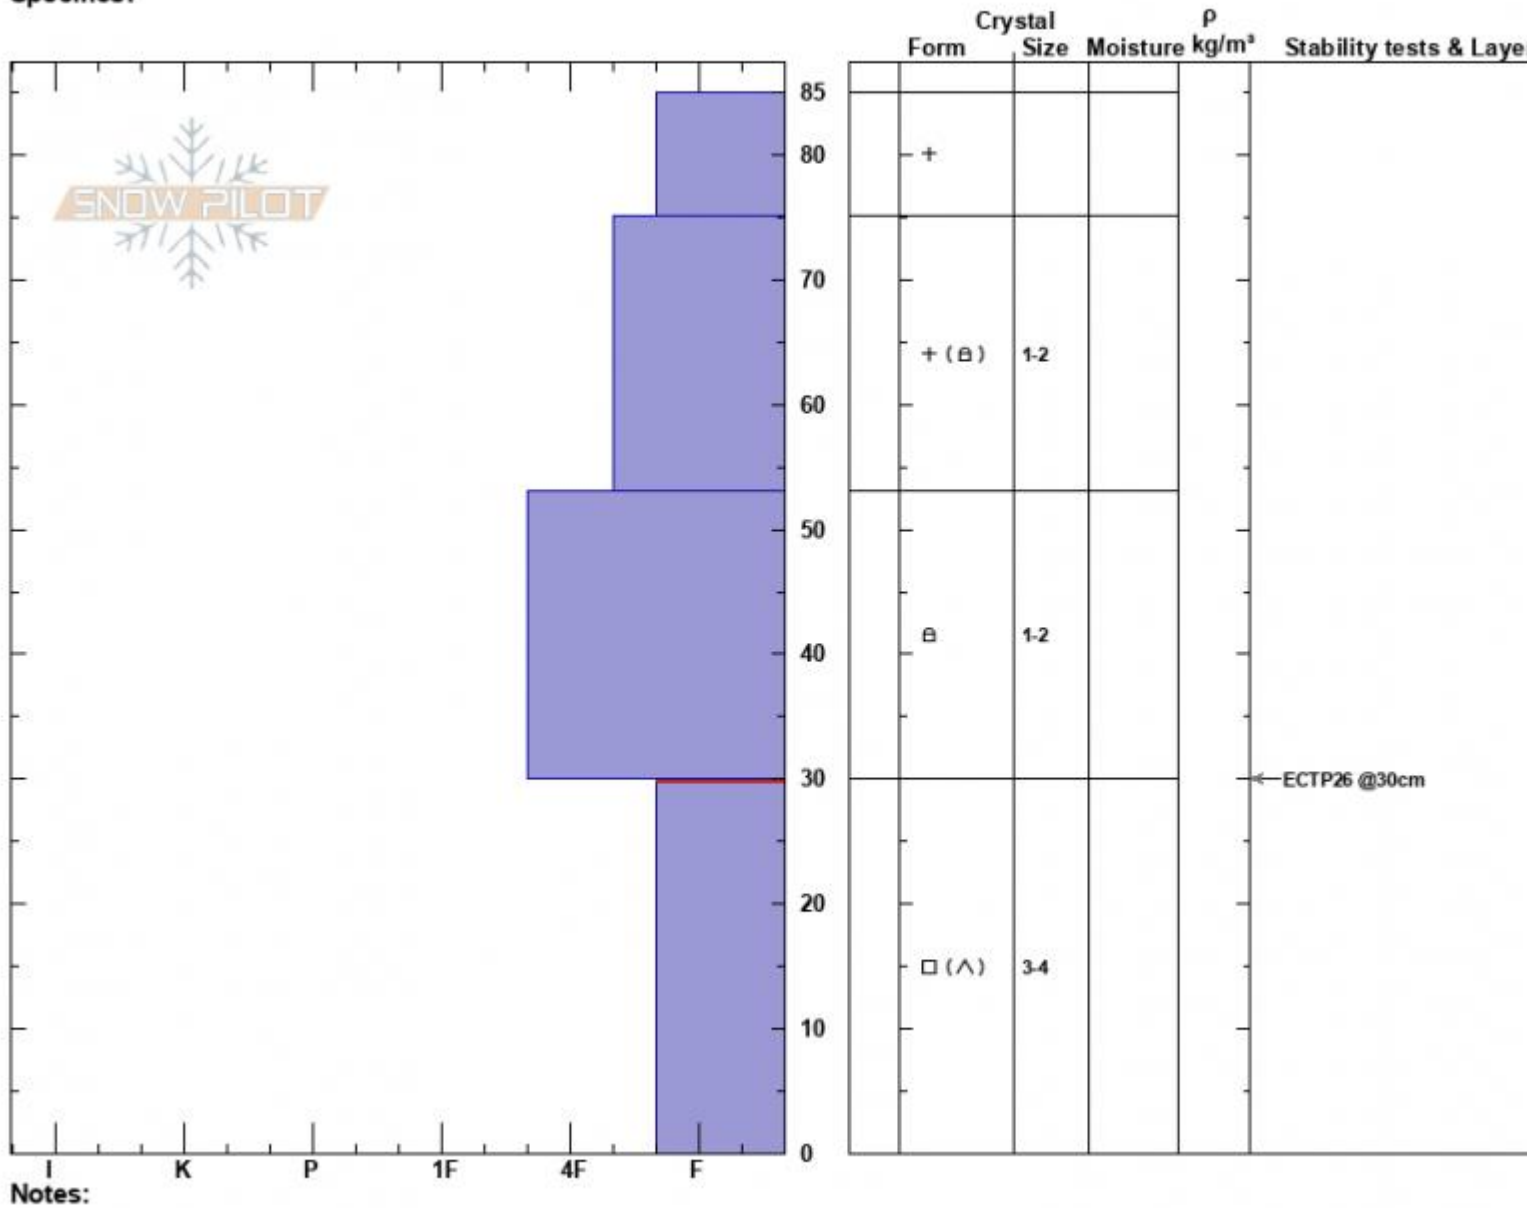

Above Hebgen Lake
Henry Mtns
MT
Elevation: 9000 ft
Aspect: 200°
Specifics:

Doug Chabot-Admin
12/20/2022 - 12:15pm
Co-ord: 44.83803N, -111.34129W
Slope Angle: 25°
Wind Loading: no

Stability: Fair
Air Temperature:
Sky Cover: OVC
Precipitation: NO
Wind: S Moderate

HS:85
Layer Notes:
30-0cm: Problematic layer

Advisory Region
Lionhead Range
Longitude
-111.34W
Latitude
44.84N
Lionhead Range, 2022-12-25