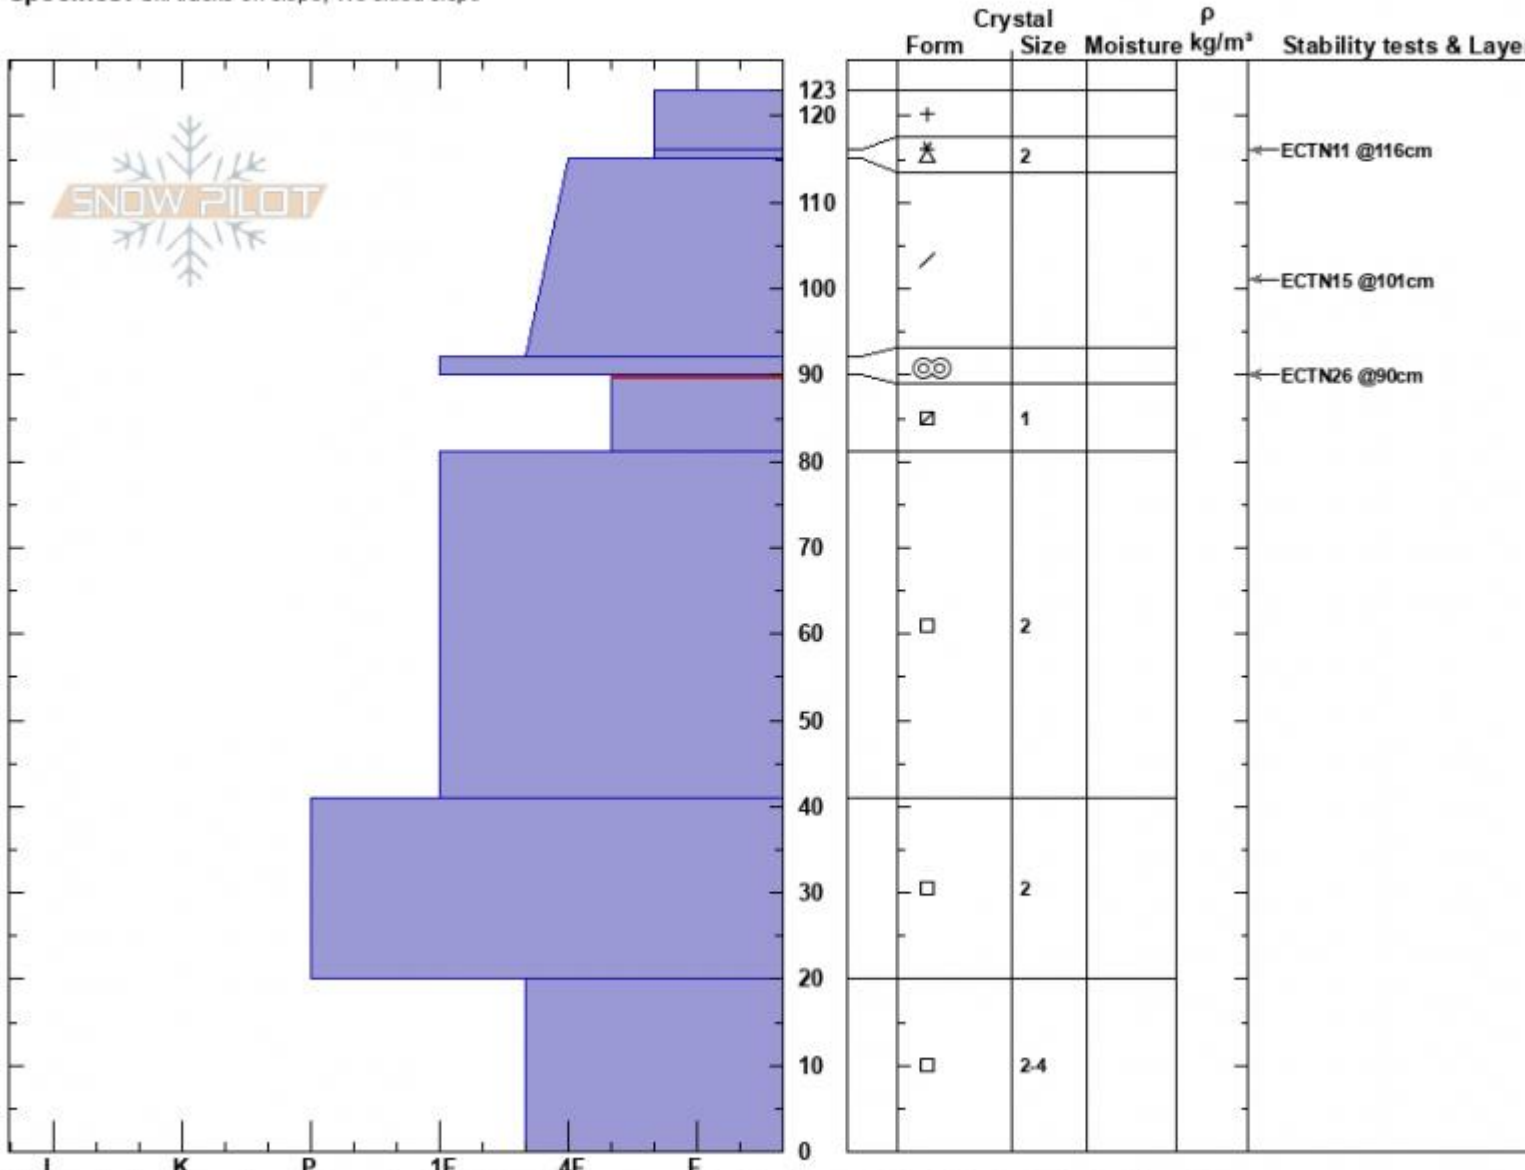

Blackmore SE Face  
 Gallatin Range-N  
 MT  
 Elevation: 9596 ft  
 Aspect: 120°  
 Specifics: Ski tracks on slope; We skied slope

Dave Zinn  
 12/26/2022 - 12:00pm  
 Co-ord: 45.44712N, -111.00038W  
 Slope Angle: 31°  
 Wind Loading: no

Stability: Fair  
 Air Temperature: 0°C  
 Sky Cover: FEW  
 Precipitation: NO  
 Wind: S Moderate

HS:123    **Layer Notes:**  
 90-81cm: Problematic layer

Notes: Another group dug nearby and got an ECTP20 on the near-surface facet layer at 90cm (about a foot below the surface).

Advisory Region  
 Northern Gallatin  
 Longitude  
 -111.00W  
 Latitude  
 45.44N  
 Northern Gallatin, 2022-12-26