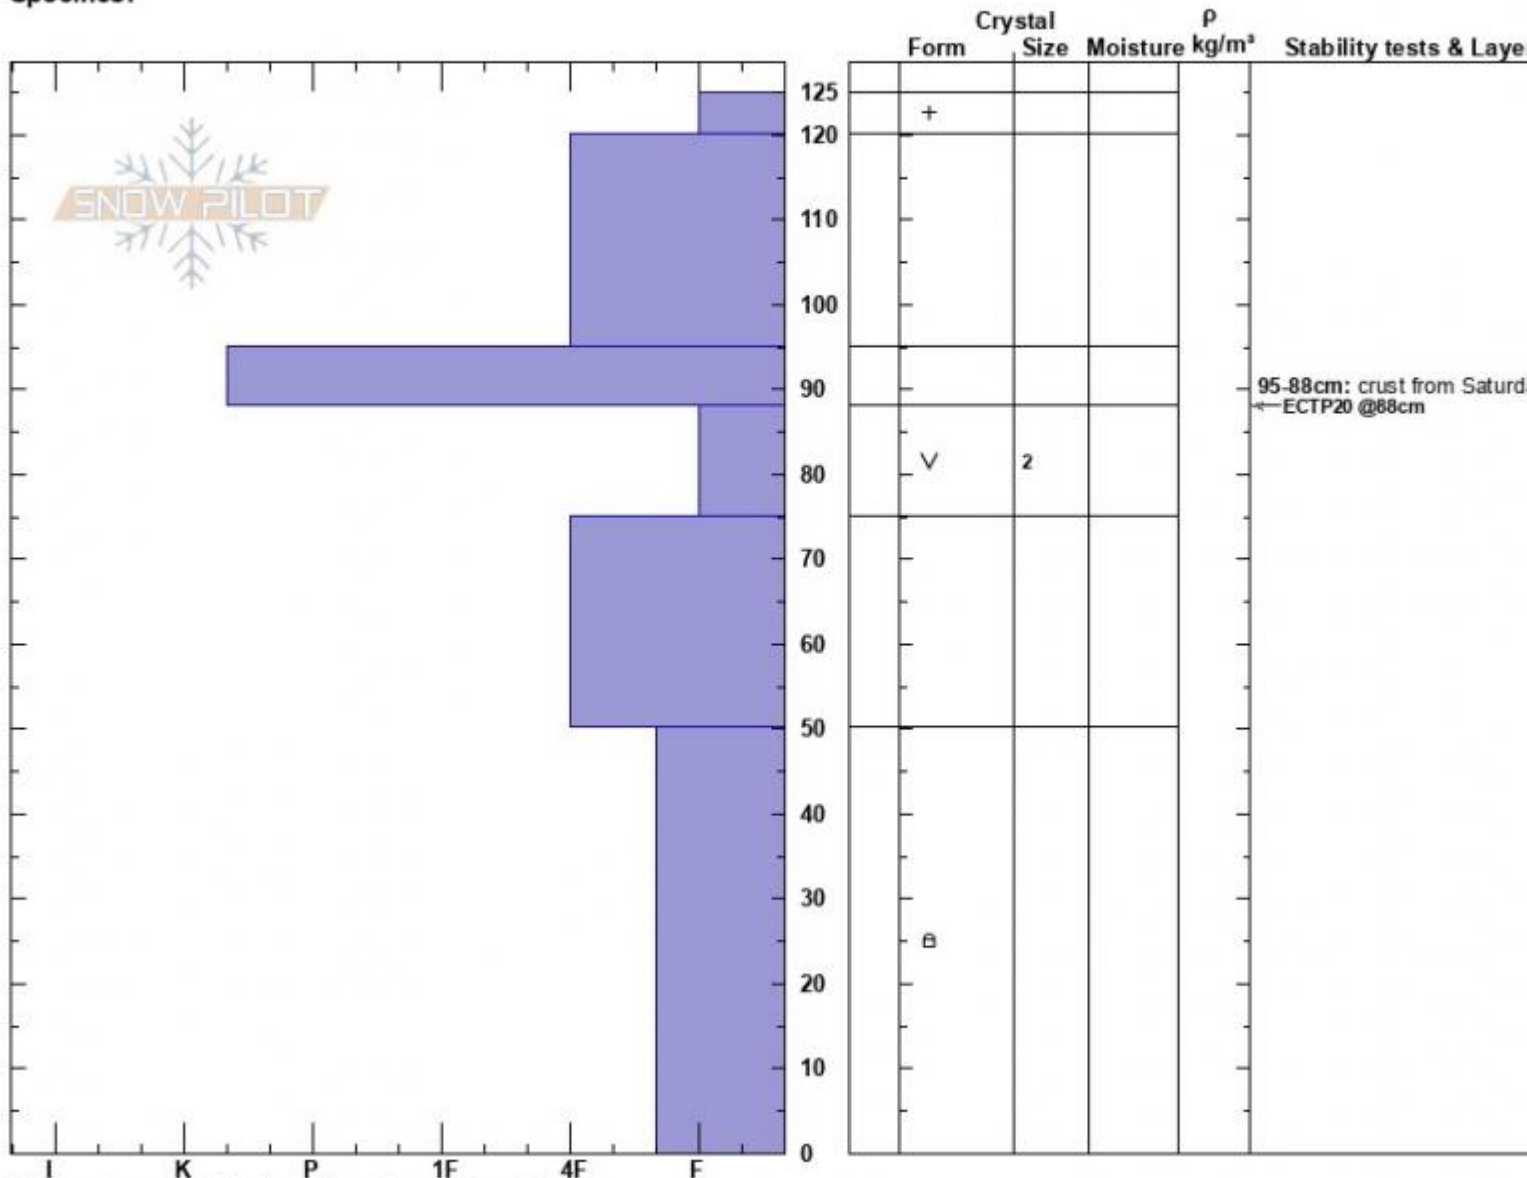

Blackmore 12/26/22  
 Gallatin Range-N  
 MT  
 Elevation: 9590 ft  
 Aspect: E  
 Specifics:

Elana Selinger  
 12/26/2022 - 12:30pm  
 Co-ord: 45.44625N, -111.00014W  
 Slope Angle: 25°  
 Wind Loading: yes

Stability:  
 Air Temperature: 35°C  
 Sky Cover: CLR  
 Precipitation: NO  
 Wind: SW Strong

HS:125 **Layer Notes:**  
 95-88cm: crust from Saturday  
 88-75cm: Problematic layer

**Notes:** strong gusts blowing SW, evidence of S and N winds  
 we dug in a protected area in sparse trees to try to find intact SH, others on a more open slope found the SH layer but it did not propagate  
 handpit at the top of the ridge also found SH layer

Advisory Region  
 Northern Gallatin  
 Longitude  
 -111.00W  
 Latitude  
 45.44N  
 Northern Gallatin, 2022-12-27