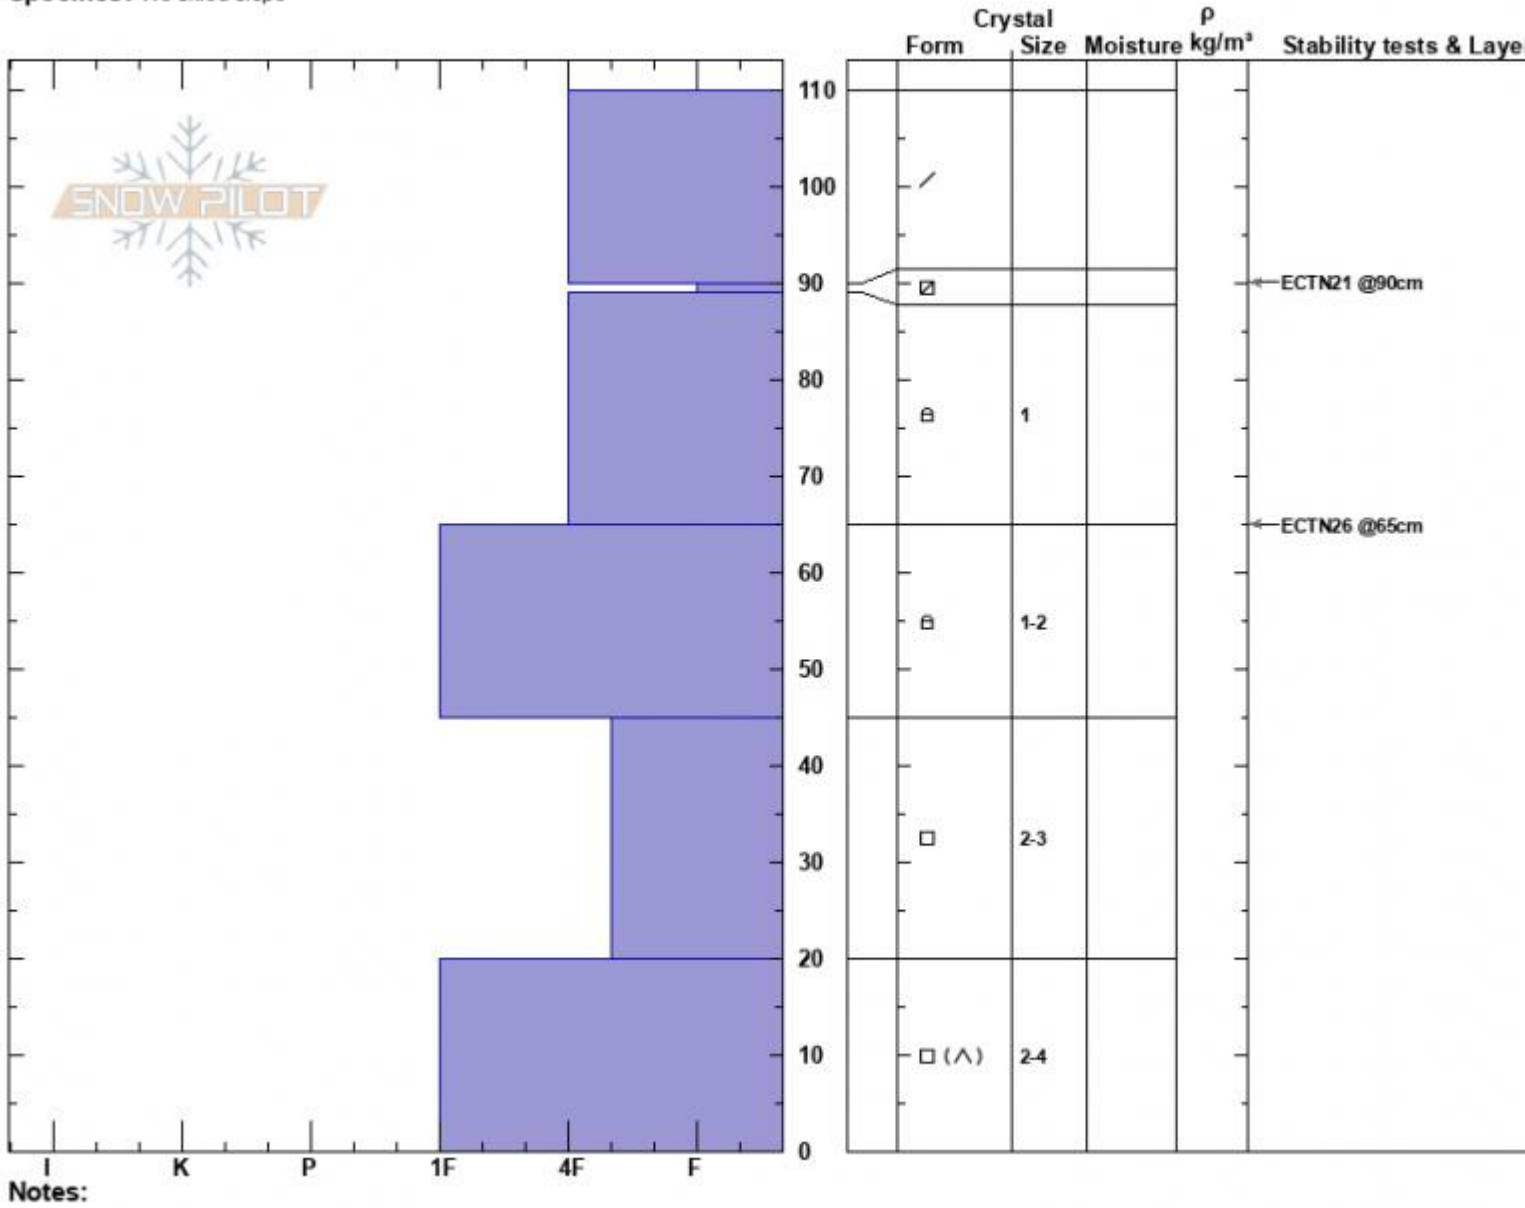

Skillet  
 Madison Range-S  
 MT  
 Elevation: 8733 ft  
 Aspect: 115°  
 Specifics: We skied slope

Dave Zinn  
 12/27/2022 - 12:00pm  
 Co-ord: 44.96824N, -111.09643W  
 Slope Angle: 27°  
 Wind Loading: no

Stability: Fair  
 Air Temperature:  
 Sky Cover: OVC  
 Precipitation: S-1  
 Wind: S Moderate

HS:110 Layer Notes:  
 PF:100 90-89cm:Problematic layer

Advisory Region  
 Southern Madison  
 Longitude  
 -111.10W  
 Latitude  
 44.96N  
 Southern Madison, 2022-12-27