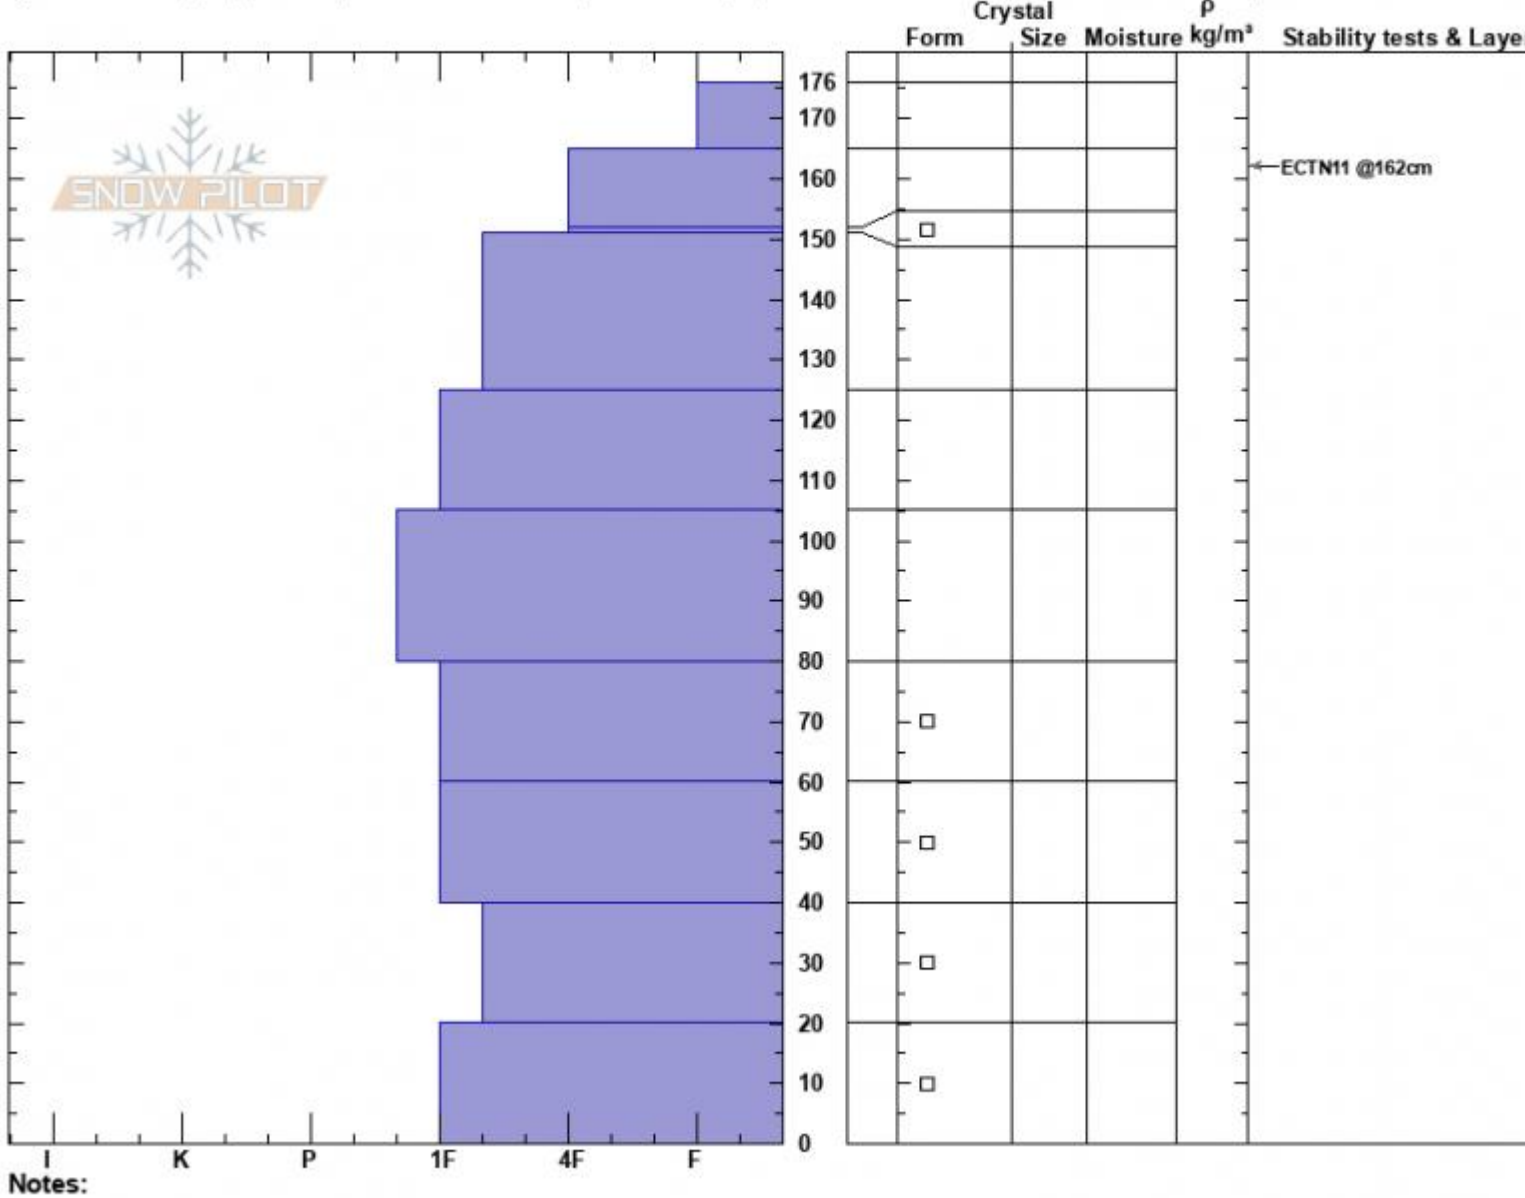

Sage Basin
 Madison Range-S
 MT
 Elevation: 9000 ft
 Aspect: 355°

Ian Hoyer
 12/28/2022 - 11:00am
 Co-ord: 44.94416N, -111.28748W
 Slope Angle: 30°
 Wind Loading: previous

Stability: Poor
 Air Temperature:
 Sky Cover: OVC
 Precipitation: S-1
 Wind: Calm

HS:176 Layer Notes:
 152-151cm: Problematic layer

Specifics: Collapsing, localized; Recent avalanche activity on similar slopes; Snowmobile tracks on slope; We snowmobiled slope

Advisory Region
 Southern Madison
 Longitude
 -111.27W
 Latitude
 45.06N
 Southern Madison, 2022-12-28