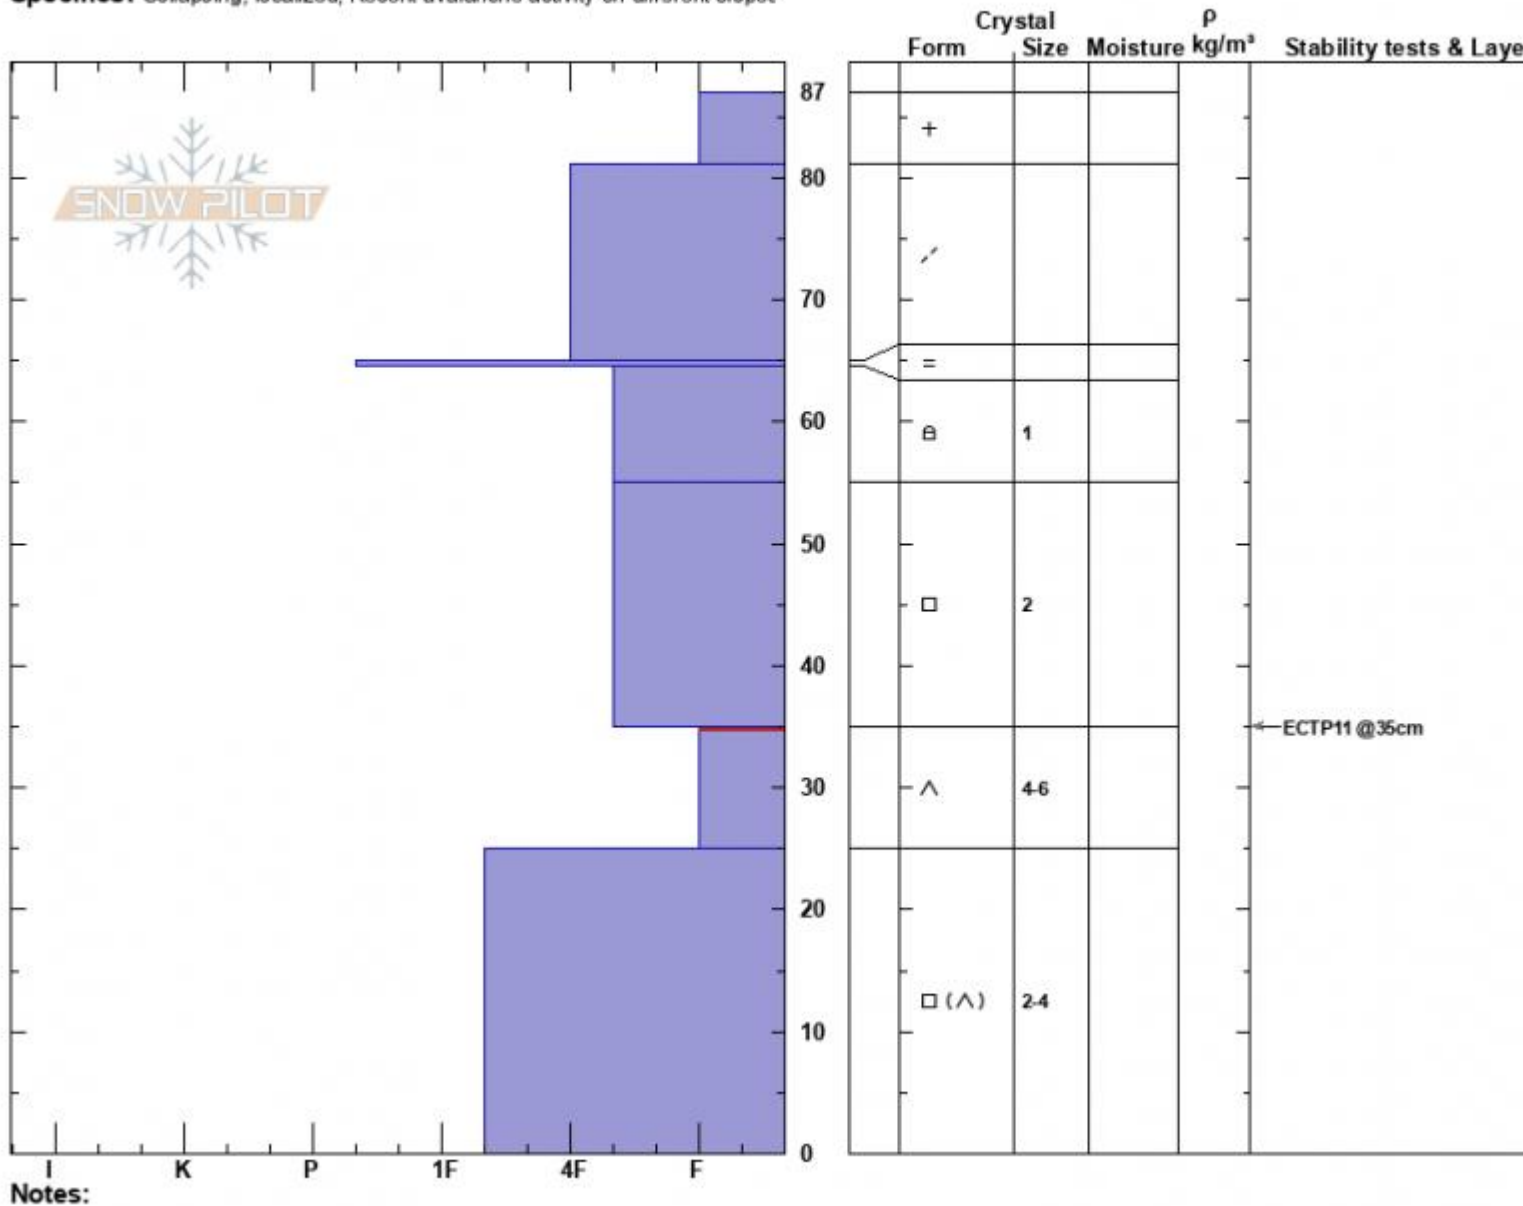

Consolation Hill
 Madison Range-S
 MT
 Elevation: 9200 ft
 Aspect: 115°
 Specifics: Collapsing, localized; Recent avalanche activity on different slopes

Ian Hoyer
 12/28/2022 - 12:00pm
 Co-ord: 44.97243N, -111.27132W
 Slope Angle: 20°
 Wind Loading: no

Stability: Poor
 Air Temperature:
 Sky Cover: OVC
 Precipitation: S-1
 Wind: NW Light Breeze

HS:87
 PF:70
 Layer Notes: 35-25cm:Problematic layer

Notes:
 Advisory Region
 Southern Madison
 Longitude
 -111.27W
 Latitude
 45.06N
 Southern Madison, 2022-12-28