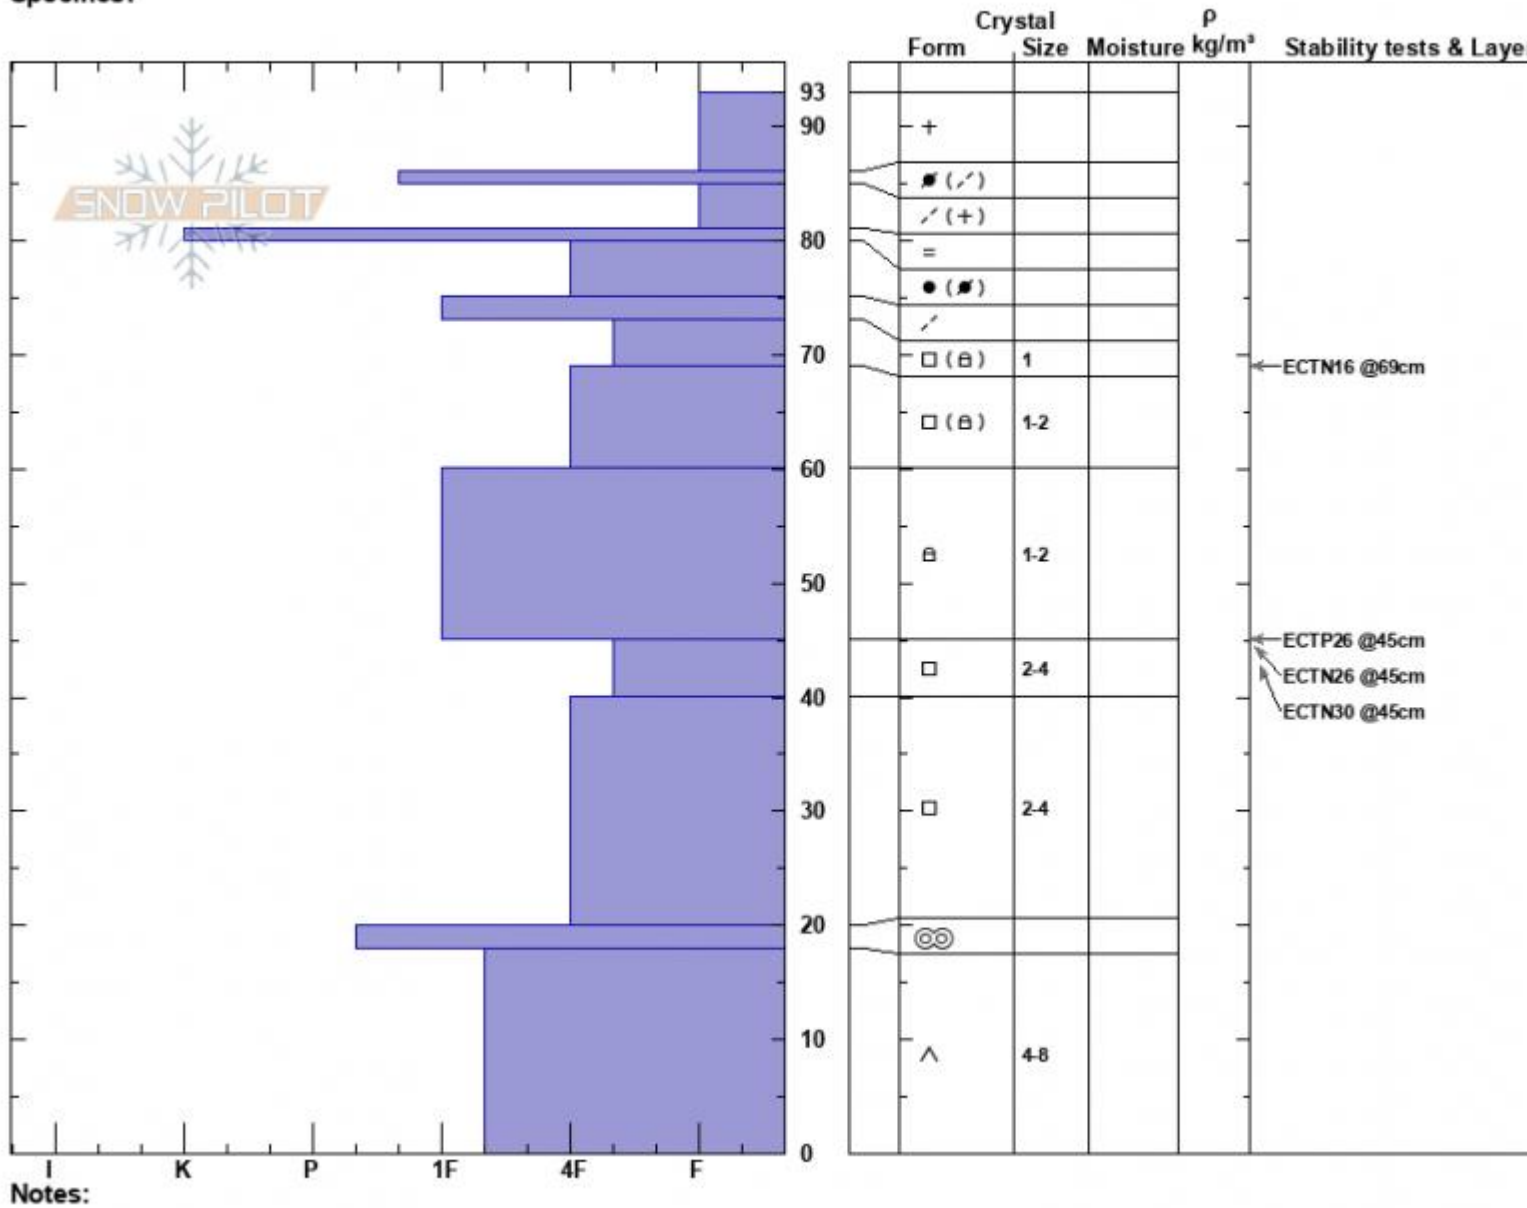

2nd Yellow Mule  
 Madison Range-N  
 MT  
 Elevation: 9400 ft  
 Aspect: 50°  
 Specifics:

Alex Marienthal  
 12/26/2022 - 11:45am  
 Co-ord: 45.17714N, -111.40059W  
 Slope Angle: 25°  
 Wind Loading: previous

Stability: Fair  
 Air Temperature:  
 Sky Cover: SCT  
 Precipitation: NO  
 Wind: SW Moderate

HS:93  
 Layer Notes:  
 45-40cm: Problematic layer

Notes:  
 Advisory Region  
 Northern Madison  
 Longitude  
 -111.38W  
 Latitude  
 45.17N  
 Northern Madison, 2022-12-26