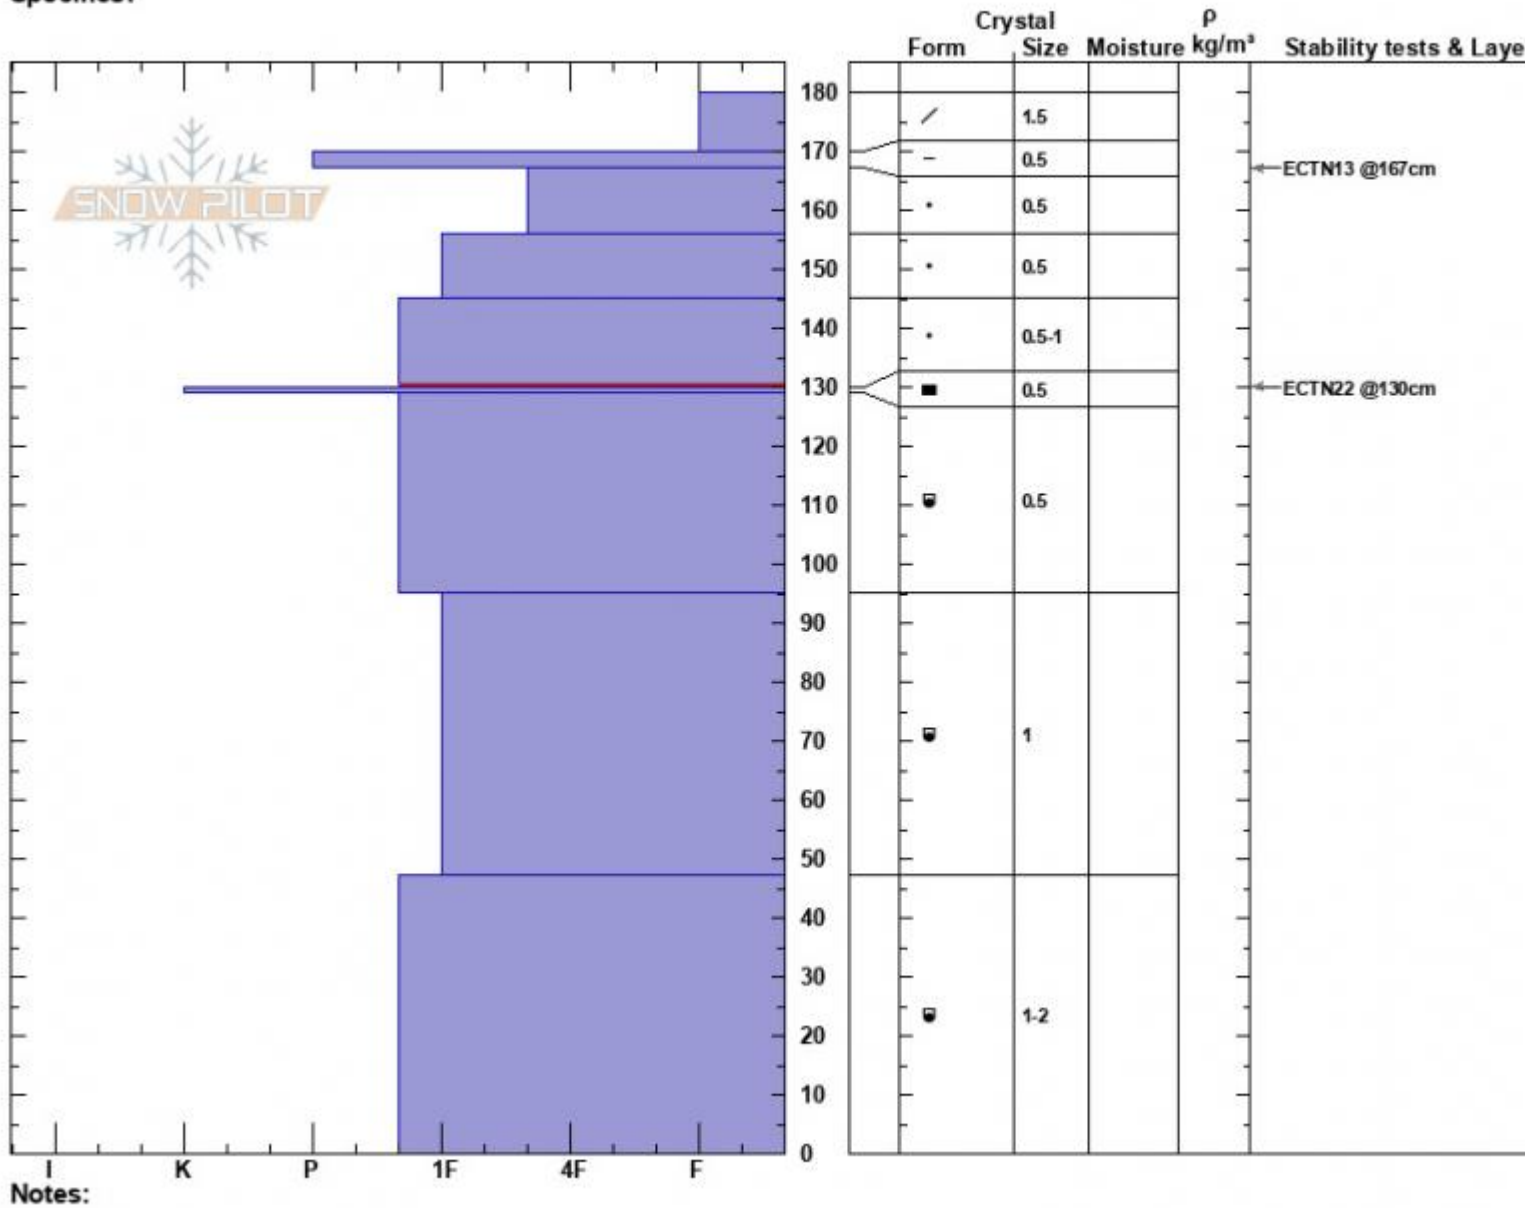

Blackmore Lake  
 Gallatin Range-N  
 MT  
 Elevation: 2626 m  
 Aspect: NE  
 Specifics:

Erich Schreier  
 12/31/2022 - 1:30pm  
 Co-ord: 45.46733N, -110.99837W  
 Slope Angle: 30°  
 Wind Loading: previous

Stability:  
 Air Temperature: -2°C  
 Sky Cover: SCT  
 Precipitation: NO  
 Wind:

HS:180    **Layer Notes:**  
 145-130cm: Problematic layer

Advisory Region  
 Northern Gallatin  
 Longitude  
 -111.00W  
 Latitude  
 45.44N  
 Northern Gallatin, 2022-12-31