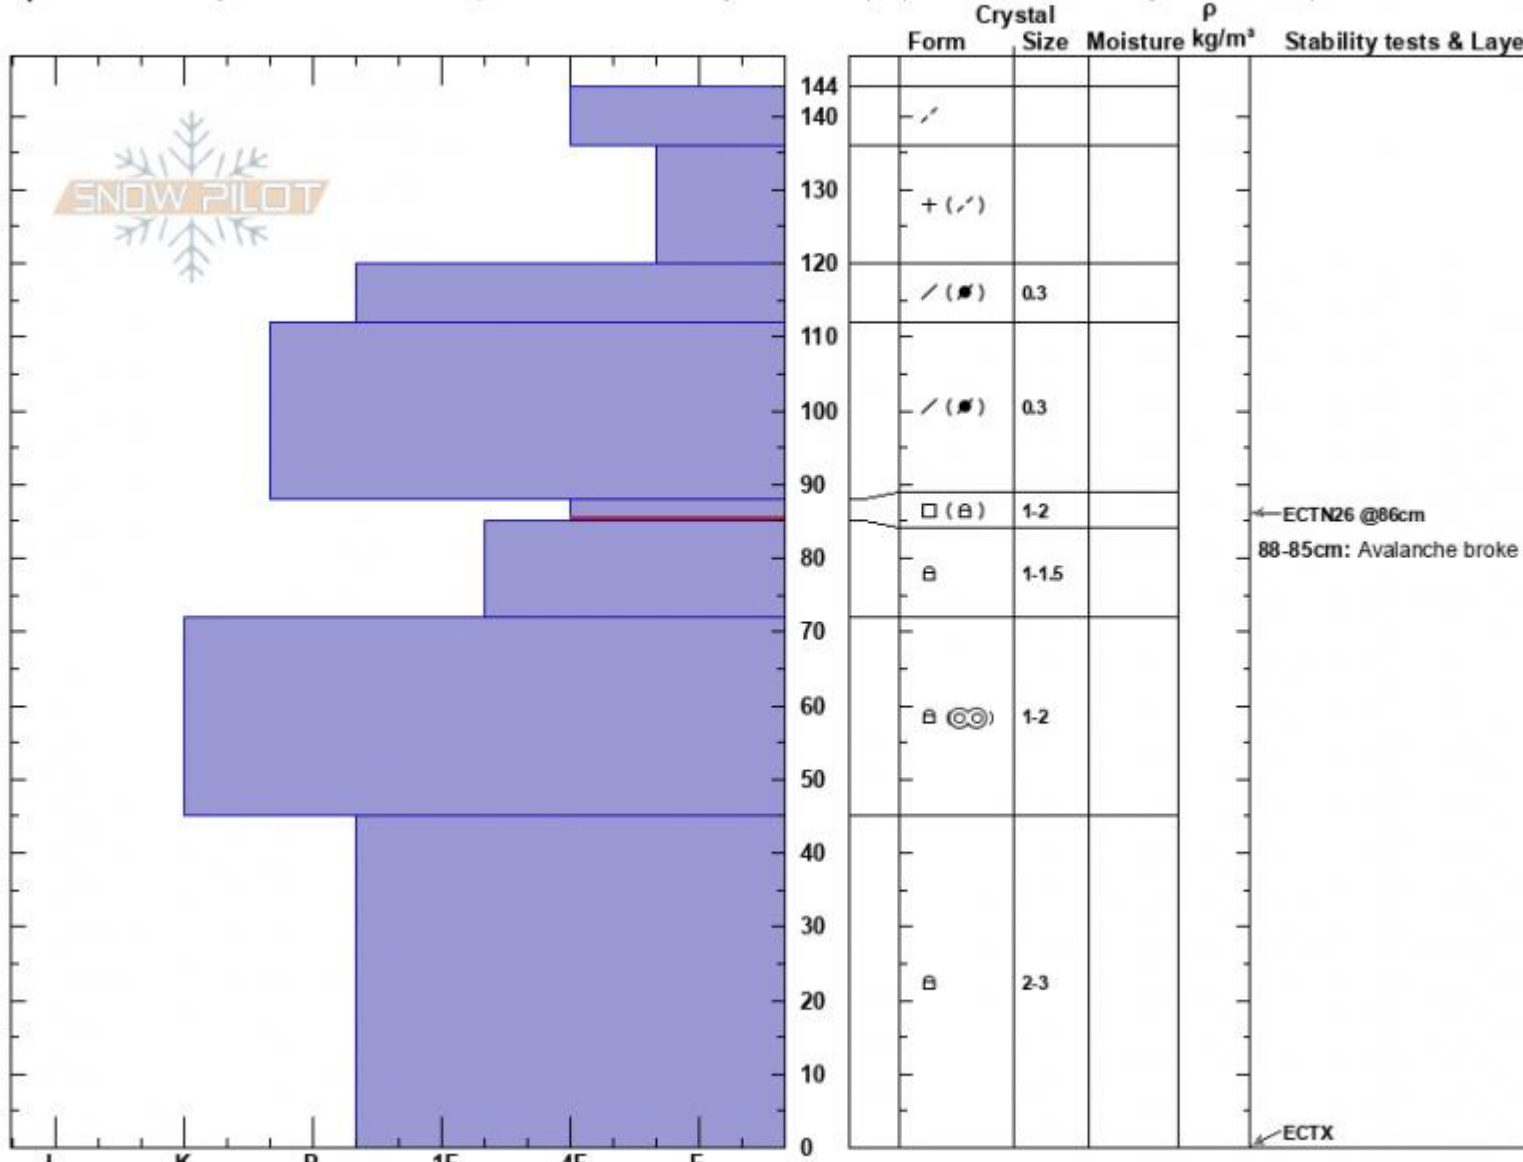

Crown Butte Fatality  
 Cooke City  
 MT  
 Elevation: 9889 ft  
 Aspect: 120°

Alex Marienthal  
 01/01/2023 - 10:45am  
 Co-ord: 45.05148N, -109.96152W  
 Slope Angle: 27°  
 Wind Loading: yes

Stability: Poor  
 Air Temperature:  
 Sky Cover: OVC  
 Precipitation: S-1  
 Wind: S Moderate

HS:144  
 PF:25  
**Layer Notes:**  
 88-85cm: Avalanche broke here  
 88-85cm: Problematic layer

**Specifics:** Pit is adjacent to avalanche: crown; Recent avalanche activity on similar slopes; Recent avalanche activity on different slopes

**Notes:** Crown profile from HS-AMu-R4-D3-O, 1 rider caught, buried and killed on 12/31/22. Crown was average 2 feet deep and maximum 4 feet deep. 500' vertical feet. More info at: <https://www.mtavalanche.com/node/27422>

Advisory Region  
 Cooke City  
 Longitude  
 -109.96W  
 Latitude  
 45.05N

**Avalanche Details:** [Snowmobiler avalanche fatality on Crown Butte](#)  
 Cooke City, 2023-01-01