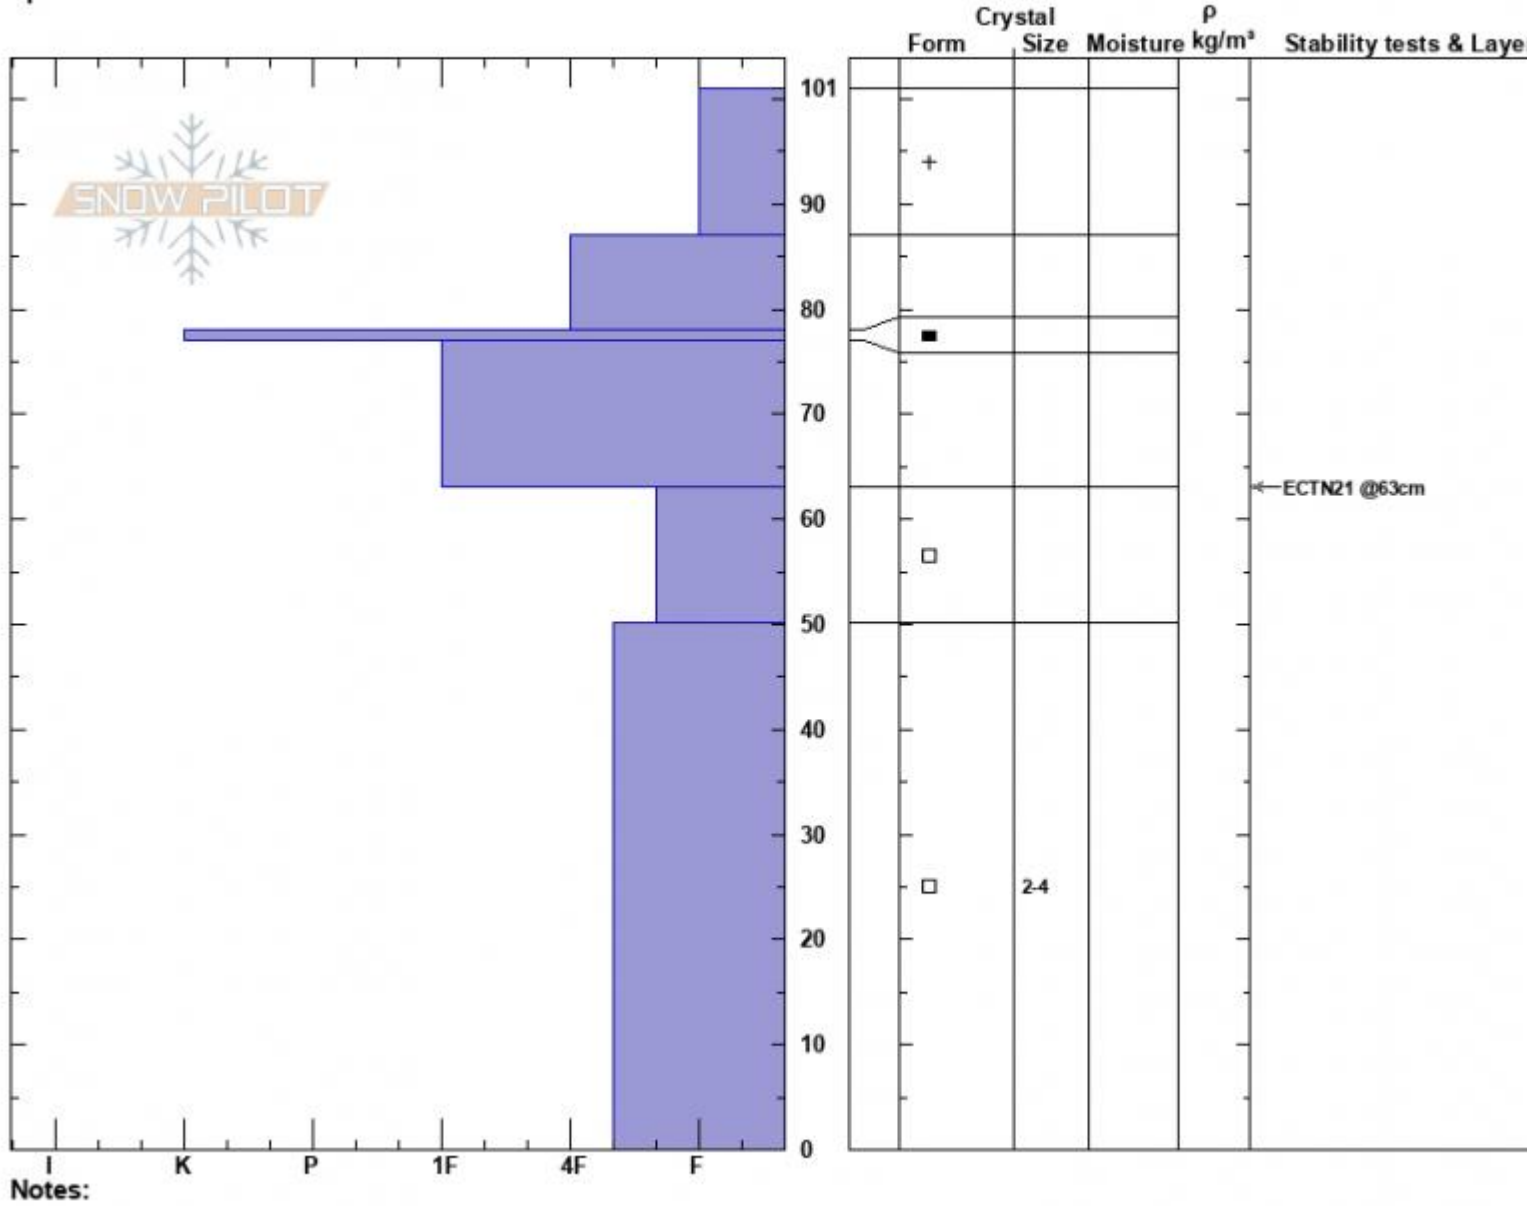

Head of Bear Creek
 Madison Range-N
 MT
 Elevation: 9400 ft
 Aspect: 120°
 Specifics:

Ian Hoyer
 01/03/2023 - 12:00pm
 Co-ord: 45.18523N, -111.45836W
 Slope Angle: 25°
 Wind Loading: no

Stability: Fair
 Air Temperature:
 Sky Cover: SCT
 Precipitation: NO
 Wind: Calm

HS:101 Layer Notes:
 63-50cm: Problematic layer

Notes:
 Advisory Region
 Northern Madison
 Longitude
 -111.38W
 Latitude
 45.17N
 Northern Madison, 2023-01-04