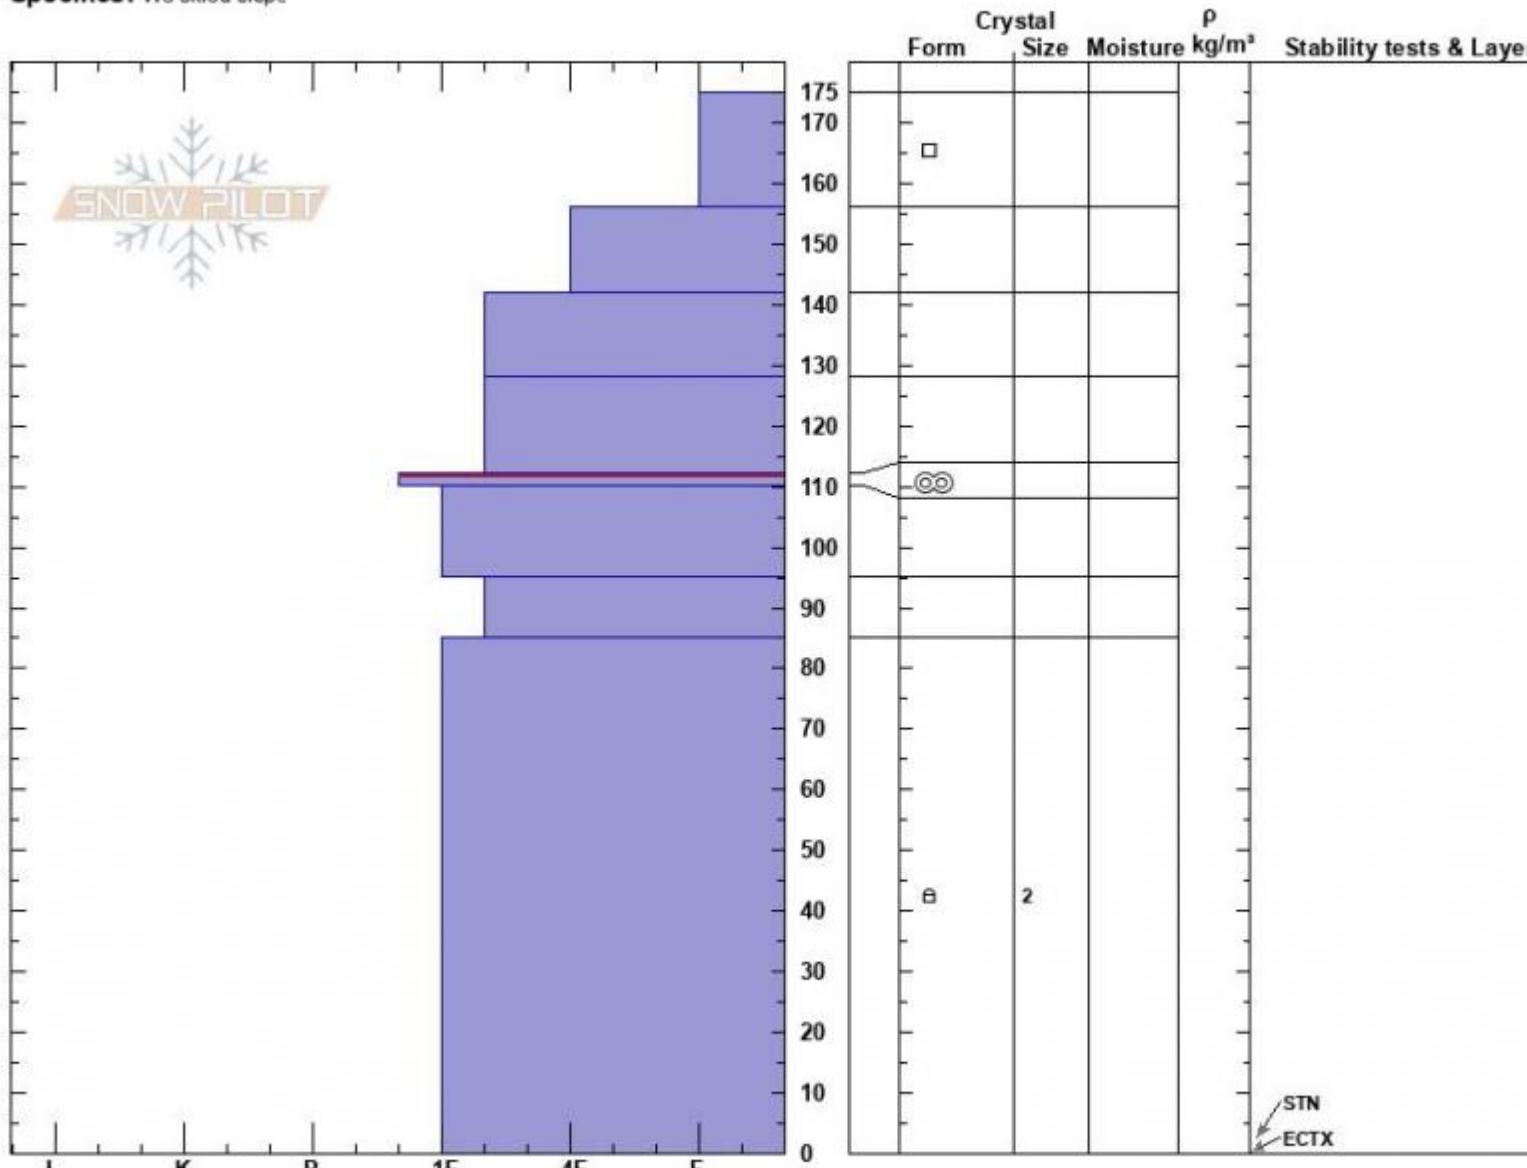

South of Cooke City
 Absaroka Range
 MT
 Elevation: 9060 ft
 Aspect: 320°
 Specifics: We skied slope

Don Carroll
 01/04/2023 - 12:00pm
 Co-ord: 45.00700N, -109.99100W
 Slope Angle: 30°
 Wind Loading:

Stability: Very Good
 Air Temperature: 14°F
 Sky Cover: OVC
 Precipitation: NO
 Wind: Calm

HS:175
 PF:40
 PS:20
 Layer Notes:
 112-110cm:Problematic layer

Notes: submitted on behalf of Silver Gate Lodging; pit technicians Carroll and Logan; HS variable; snow consolidated to ground-unexpected result; white ba collapse/whumph; problem found at 9700 feet with new snow not bonded to old-turned around at that point

Advisory Region
 Cooke City
 Longitude
 -109.94W
 Latitude
 45.02N
 Cooke City, 2023-01-06