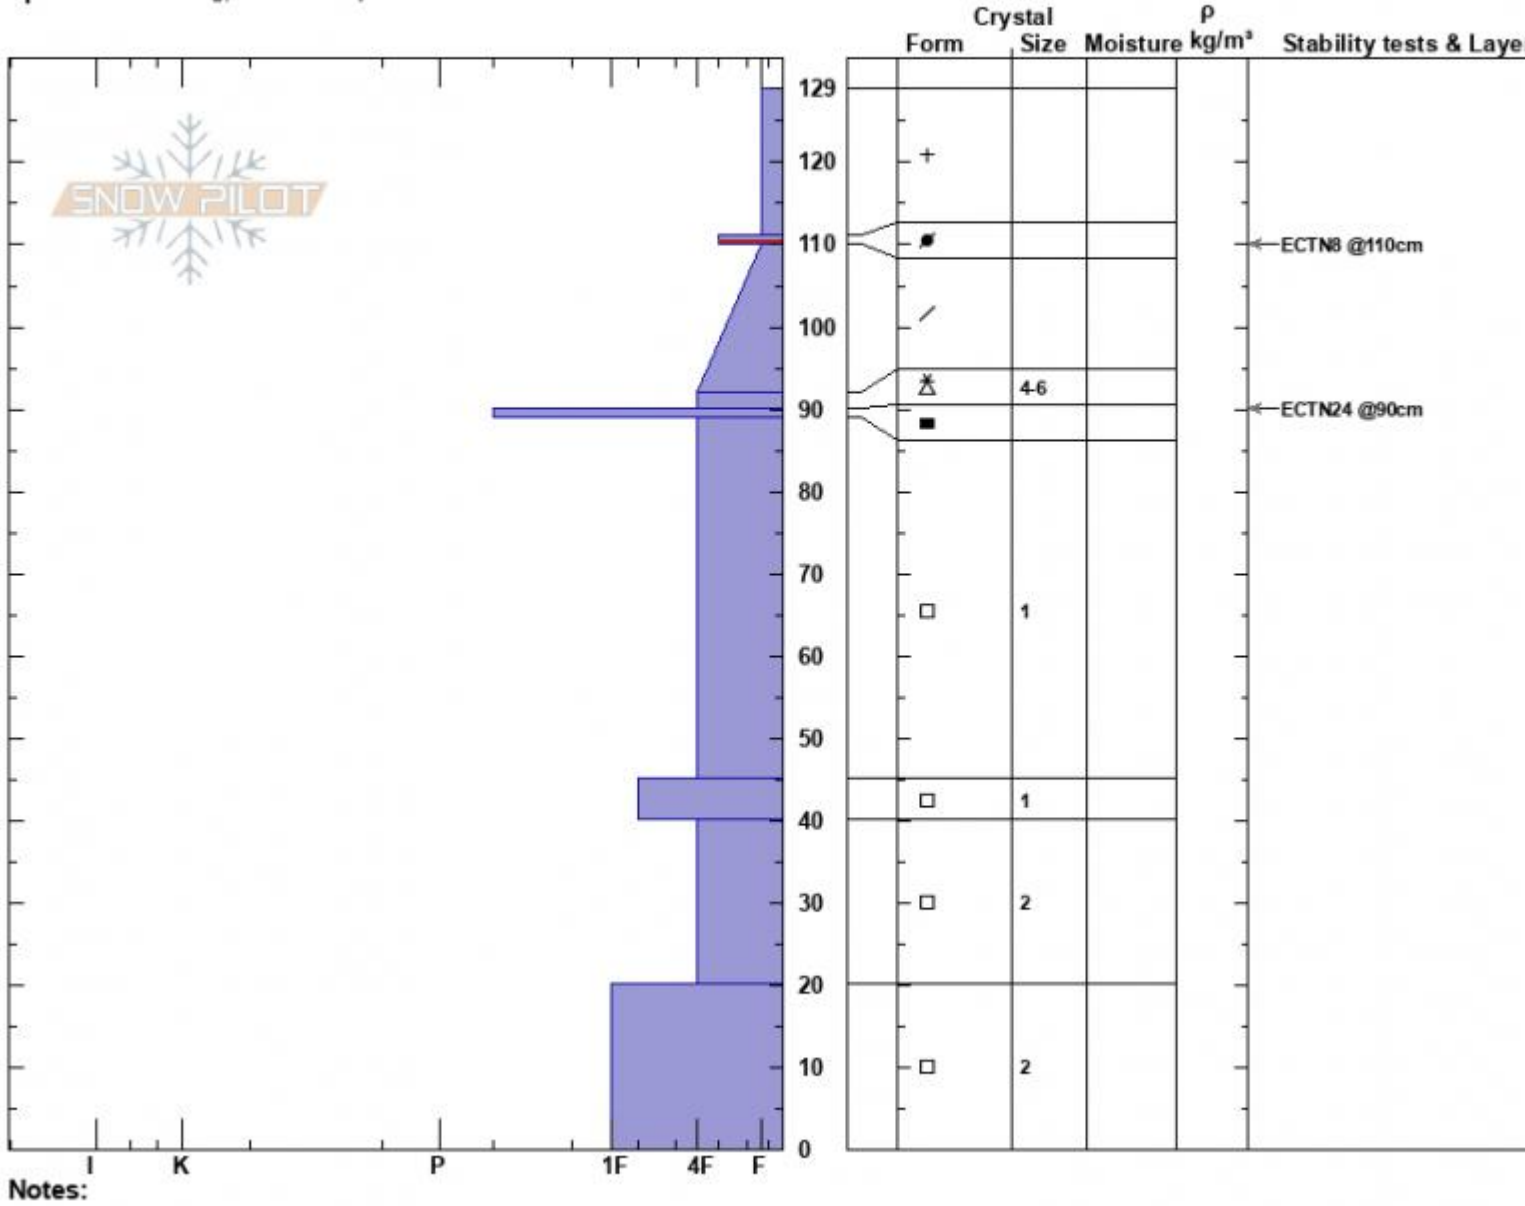

Throne  
 Bridger Range  
 MT  
 Elevation: 8102 ft  
 Aspect: 93°  
 Specifics: Cracking; We skied slope

Alex Haddad  
 01/06/2023 - 10:47am  
 Co-ord: 45.88444N, -110.95030W  
 Slope Angle: 29°  
 Wind Loading: yes

Stability: Poor  
 Air Temperature:  
 Sky Cover: OVC  
 Precipitation: S-1  
 Wind: N Moderate

HS:129  
 PF:55  
 PS:30  
 Layer Notes:  
 111-110cm: Problematic layer

Advisory Region  
 Bridger Range  
 Longitude  
 -110.95W  
 Latitude  
 45.88N  
 Bridger Range, 2023-01-06