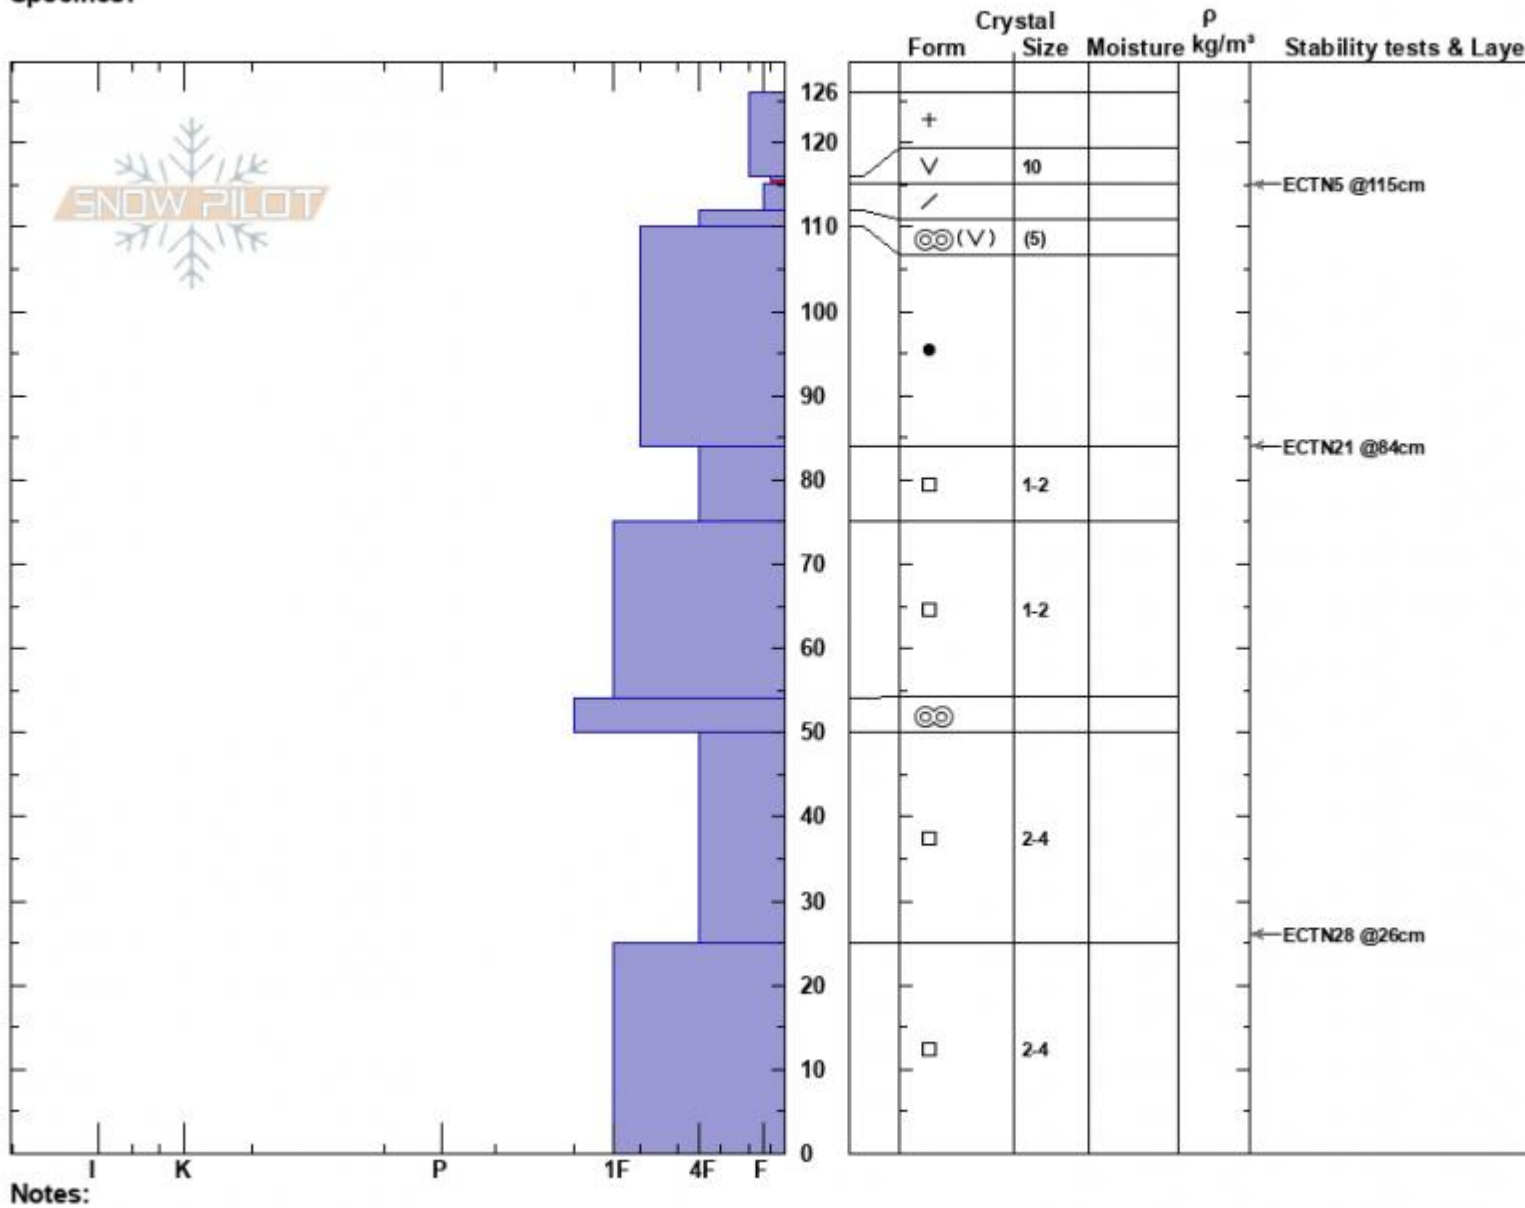

Wilderness Boundary
 Madison Range-S
 MT
 Elevation: 8736 ft
 Aspect: 193°
 Specifics:

Alex Haddad
 01/09/2023 - 10:53am
 Co-ord: 44.97694N, -111.36000W
 Slope Angle: 30°
 Wind Loading: no

Stability: Fair
 Air Temperature:
 Sky Cover: SCT
 Precipitation: NO
 Wind: Calm

HS:126 Layer Notes:
 PF:35 116-115cm:Problematic layer

Advisory Region
 Southern Madison
 Longitude
 -111.36W
 Latitude
 44.87N
 Southern Madison, 2023-01-09