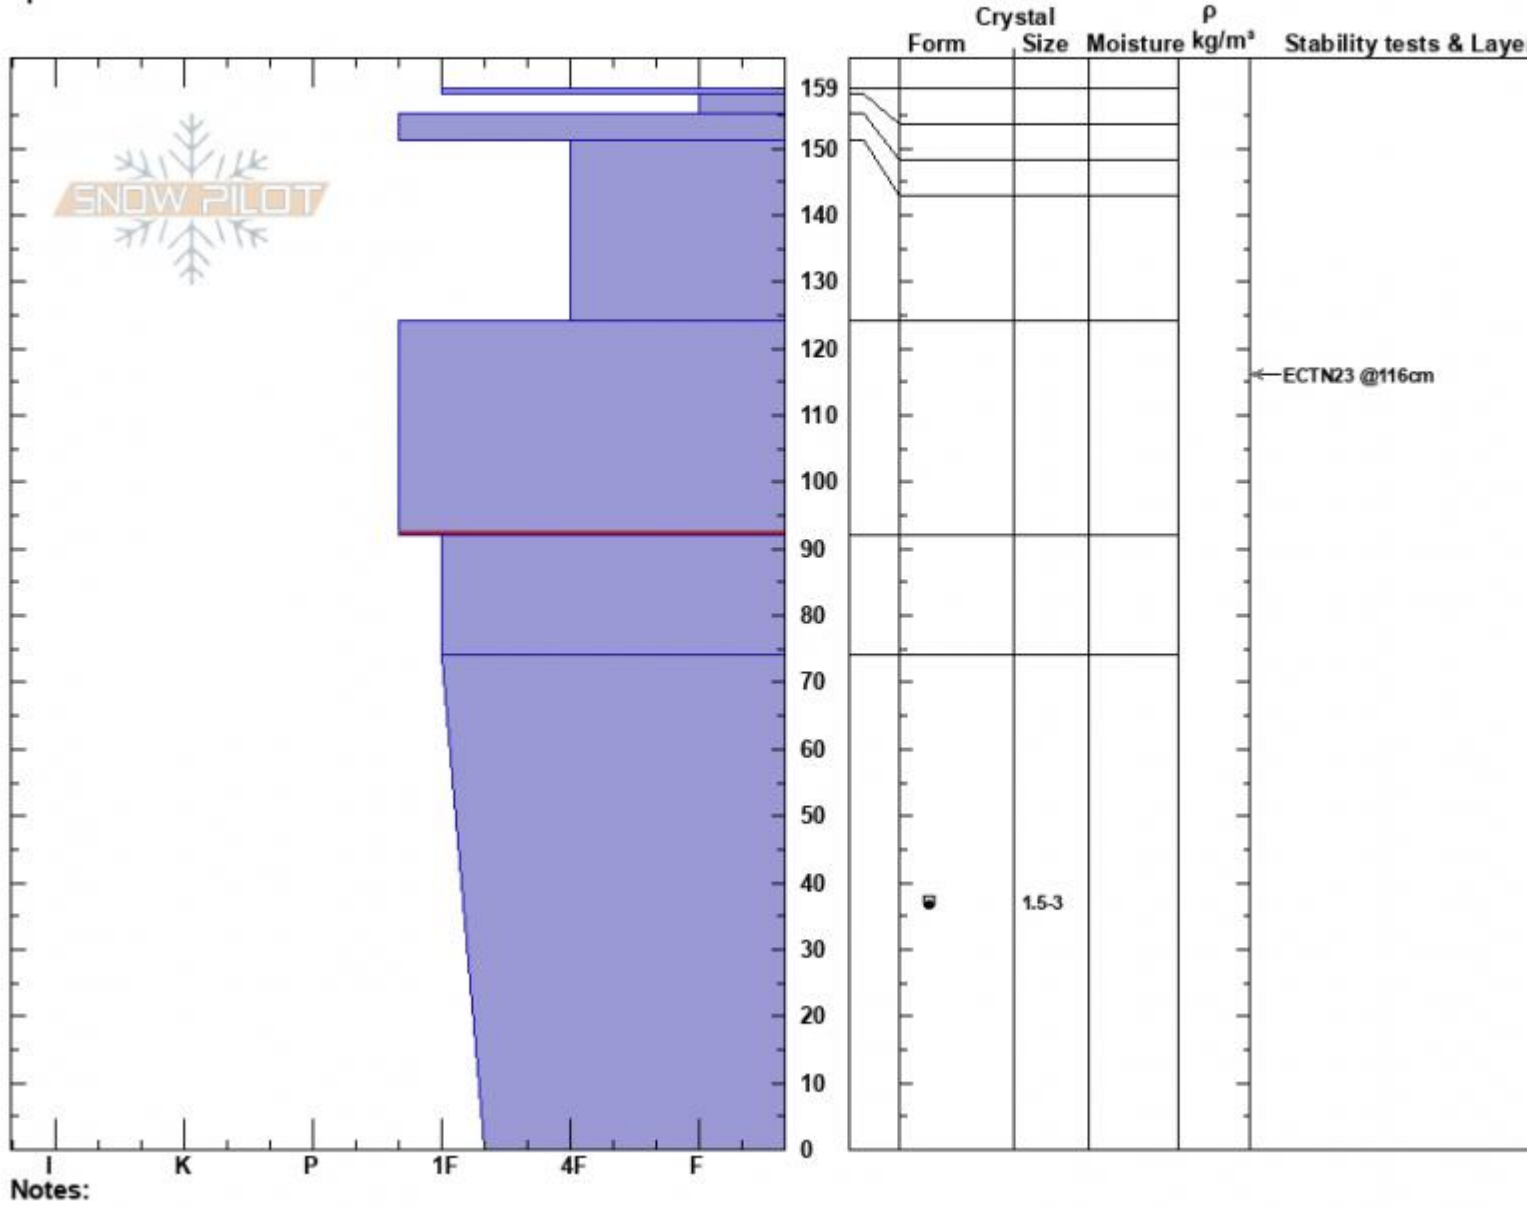

Blackmore Lake NE face Erich Schreier
 Gallatin Range-N 01/08/2023 - 2:00am
 MT Co-ord: 45.45707N, -110.99935W
 Elevation: 2787 m Slope Angle: 38°
 Aspect: NE Wind Loading: yes
 Specifics:

Stability:
 Air Temperature: -4°C
 Sky Cover: FEW
 Precipitation: NO
 Wind: S Moderate

HS:159 Layer Notes:
 124-92cm: Problematic layer

Advisory Region
 Northern Gallatin
 Longitude
 -111.00W
 Latitude
 45.46N
 Northern Gallatin, 2023-01-09