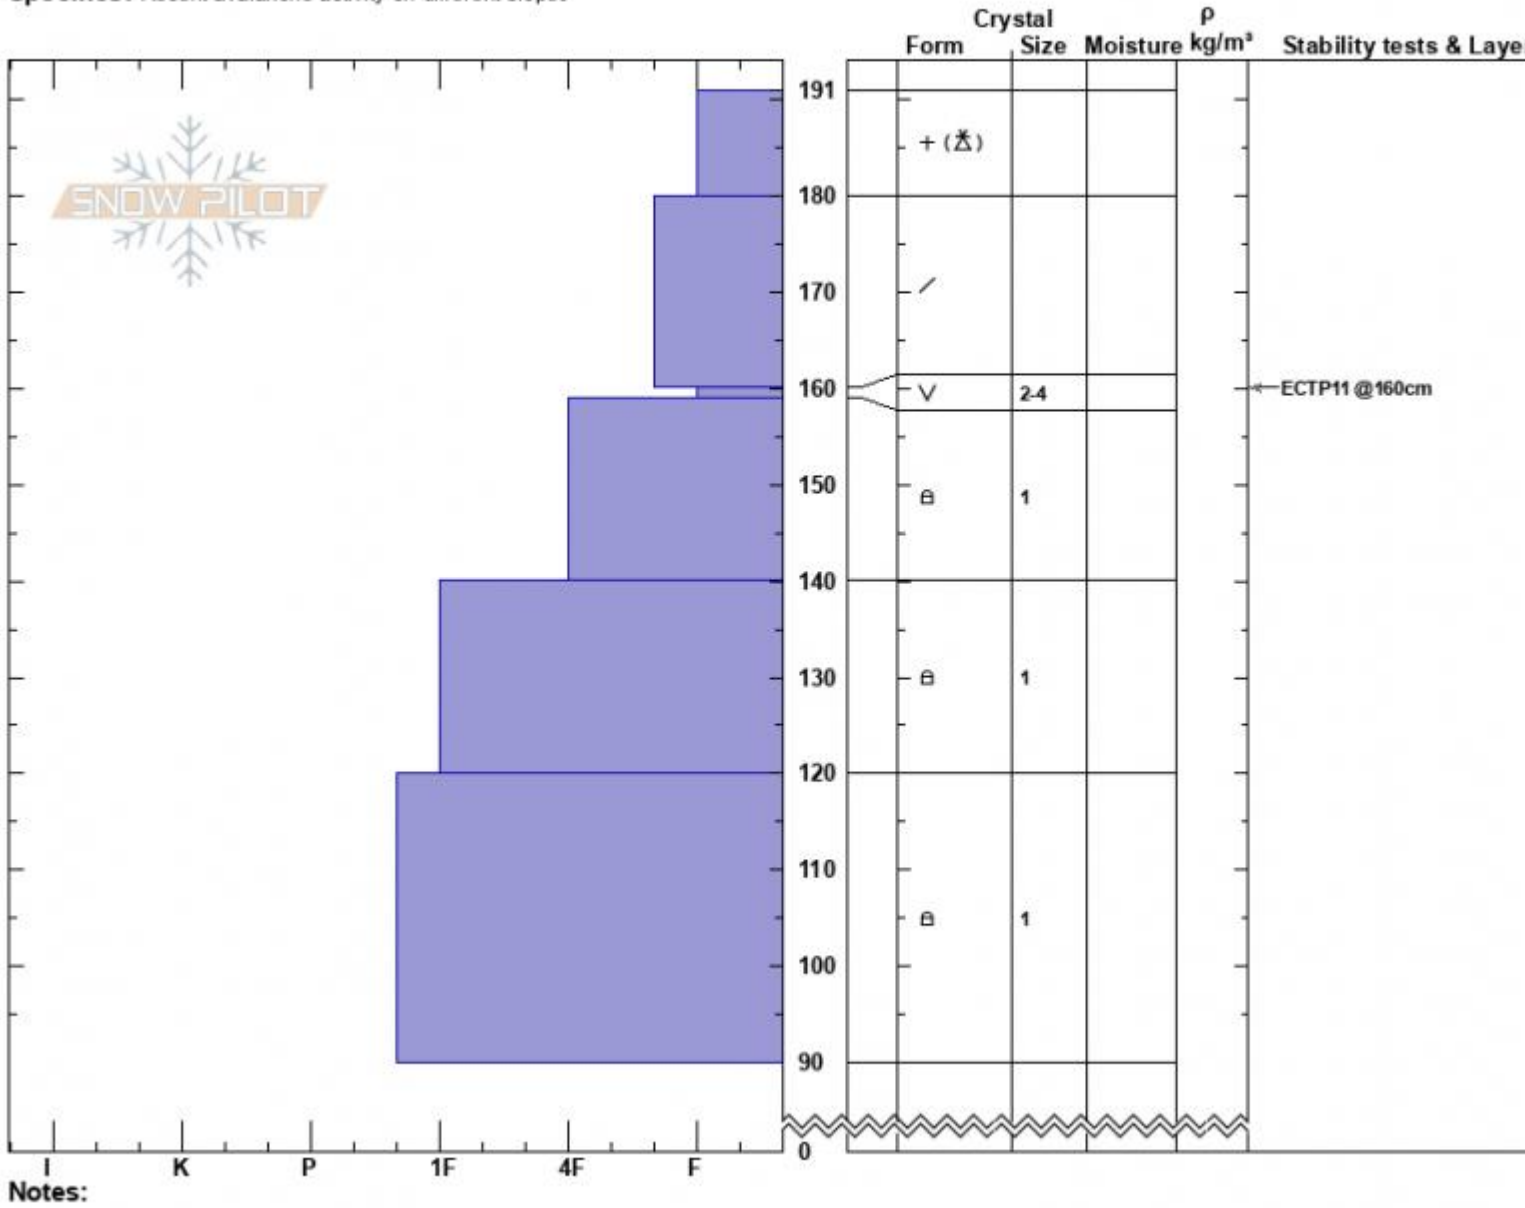

Almost Died  
 Cooke City  
 MT  
 Elevation: 9500 ft  
 Aspect: 85°  
 Specifics: Recent avalanche activity on different slopes

Ian Hoyer  
 01/10/2023 - 2:00pm  
 Co-ord: 45.04998N, -109.93106W  
 Slope Angle: 30°  
 Wind Loading: no

Stability: Fair  
 Air Temperature:  
 Sky Cover: SCT  
 Precipitation: NO  
 Wind: Calm

HS:191 Layer Notes:  
 PF:45 160-159cm:Problematic layer

Advisory Region  
 Cooke City  
 Longitude  
 -109.95W  
 Latitude  
 45.06N  
 Cooke City, 2023-01-10