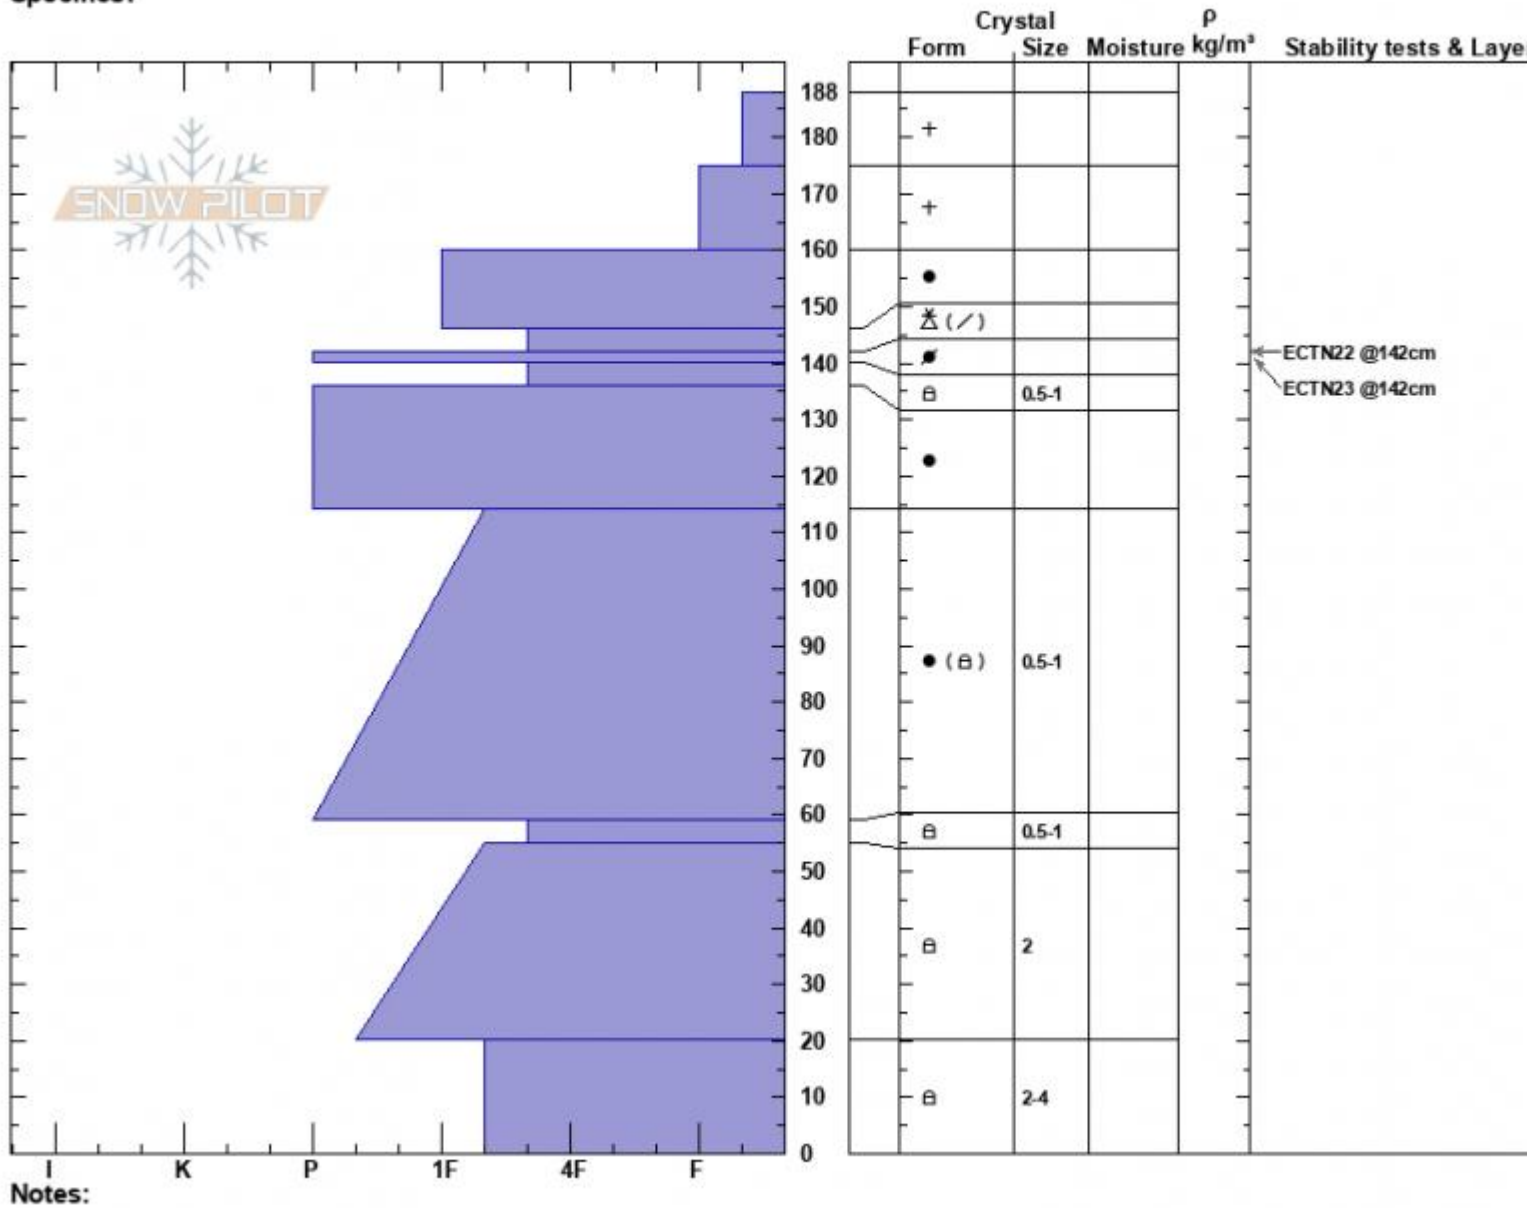

Henderson Bench
 Cooke City
 MT
 Elevation: 9645 ft
 Aspect: 30°
 Specifics:

Alex Marienthal
 12/30/2022 - 3:15pm
 Co-ord: 45.05066N, -109.93439W
 Slope Angle: 25°
 Wind Loading:

Stability:
 Air Temperature:
 Sky Cover: OVC
 Precipitation: S2
 Wind: Calm

HS:188
 PF:50
 Layer Notes:

Advisory Region
 Cooke City
 Longitude
 -109.93W

Latitude

45.07N

Cooke City, 2022-12-30