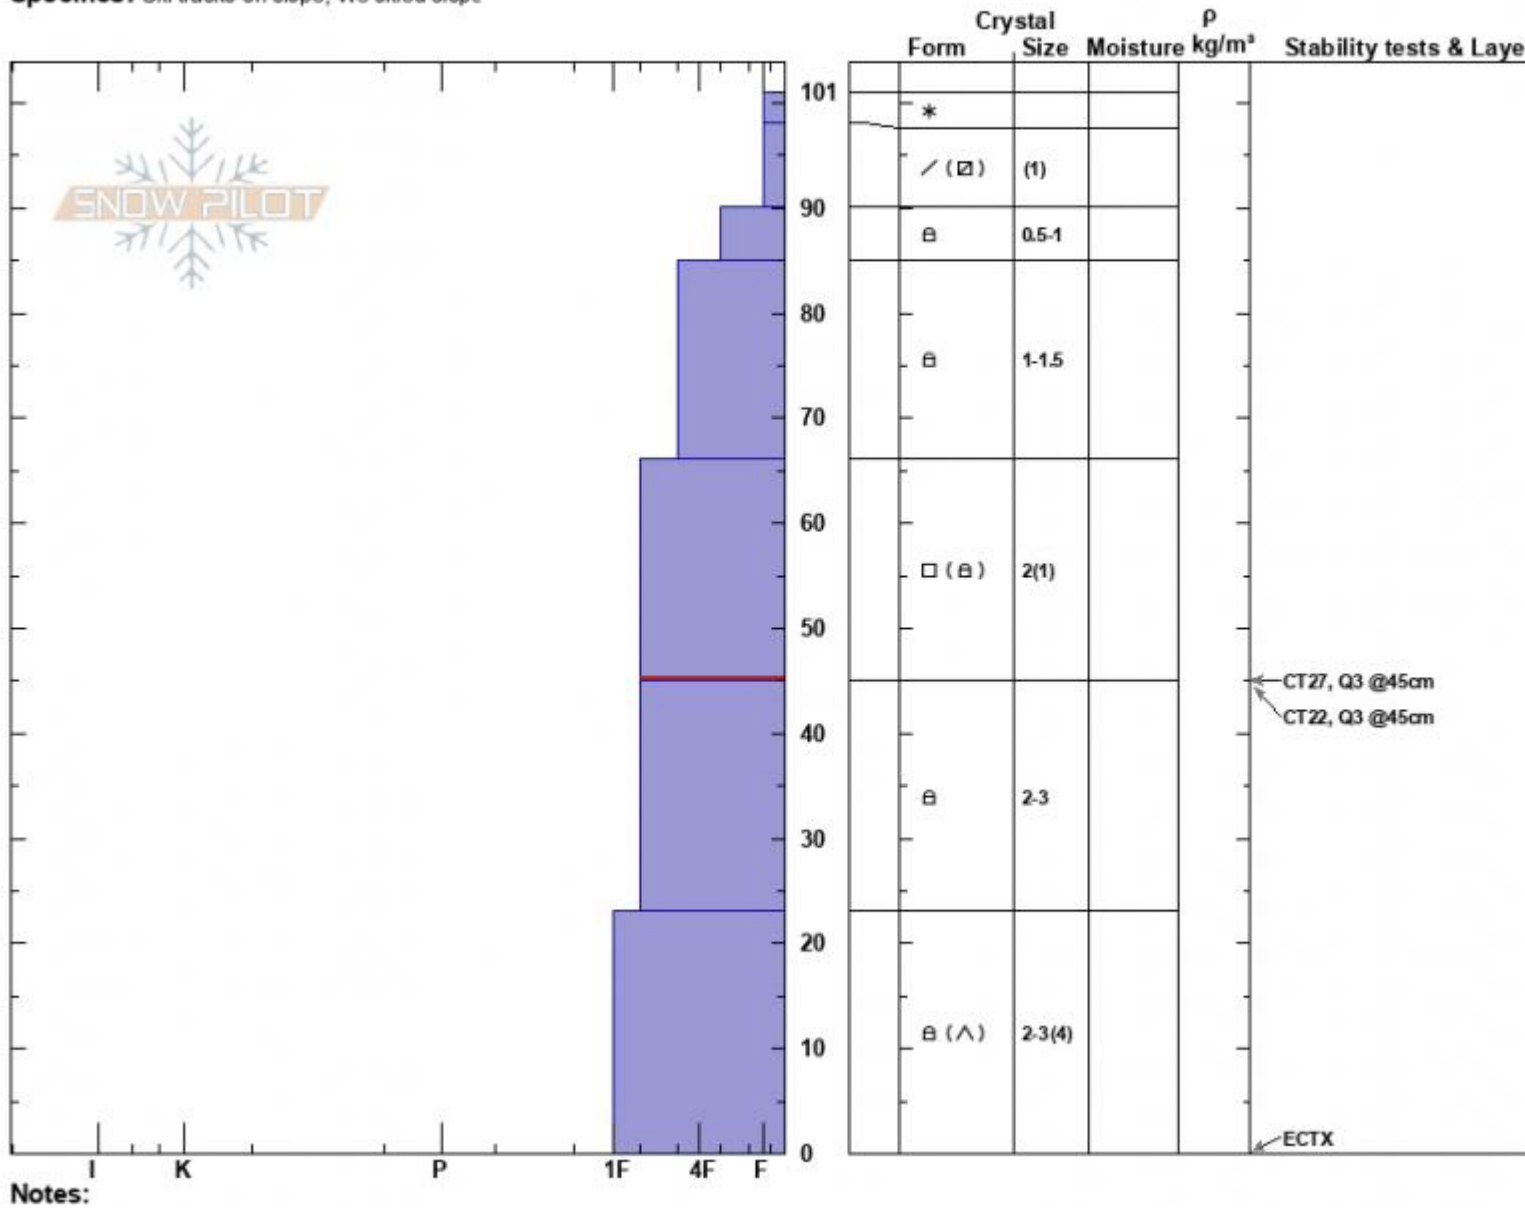

Blackmore Meadows
 Gallatin Range-N
 MT
 Elevation: 8655 ft
 Aspect: 13°
 Specifics: Ski tracks on slope; We skied slope

Alex Haddad
 01/14/2023 - 10:26am
 Co-ord: 45.44727N, -110.98845W
 Slope Angle: 16°
 Wind Loading: no

Stability: Good
 Air Temperature:
 Sky Cover: FEW
 Precipitation: NO
 Wind: W Light Breeze

HS:101
 PF:25
 PS: 10
 Layer Notes: 66-45cm:Problematic layer

Advisory Region
 Northern Gallatin
 Longitude
 -111.00W
 Latitude
 45.44N
 Northern Gallatin, 2023-01-14