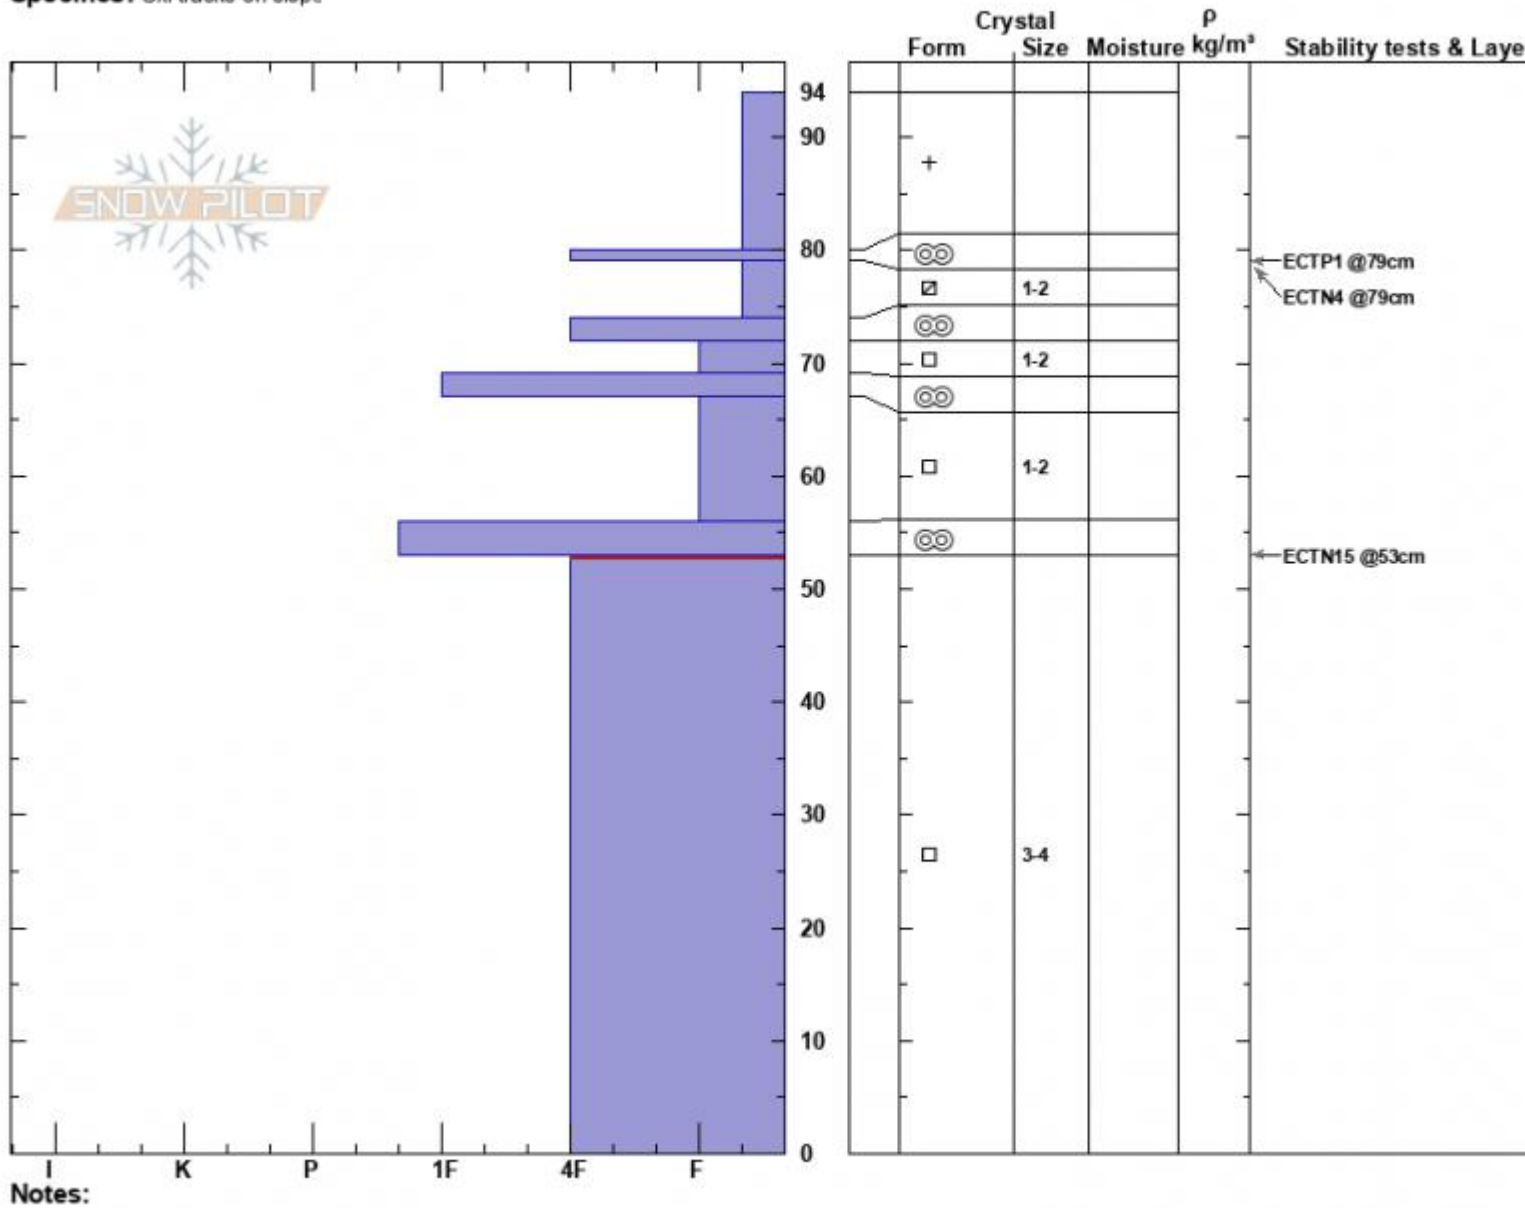

Tyler's Slide  
 Madison Range-N  
 MT  
 Elevation: 8828 ft  
 Aspect: 237°  
 Specifics: Ski tracks on slope

Dave Zinn  
 01/16/2023 - 12:00pm  
 Co-ord: 45.32343N, -111.38373W  
 Slope Angle: 35°  
 Wind Loading: no

Stability: Fair  
 Air Temperature:  
 Sky Cover: OVC  
 Precipitation: S1  
 Wind: Calm

HS:94  
 PF:90  
 Layer Notes:  
 53-0cm: Problematic layer

Advisory Region  
 Northern Madison  
 Longitude  
 -111.39W  
 Latitude  
 45.34N  
 Northern Madison, 2023-01-17