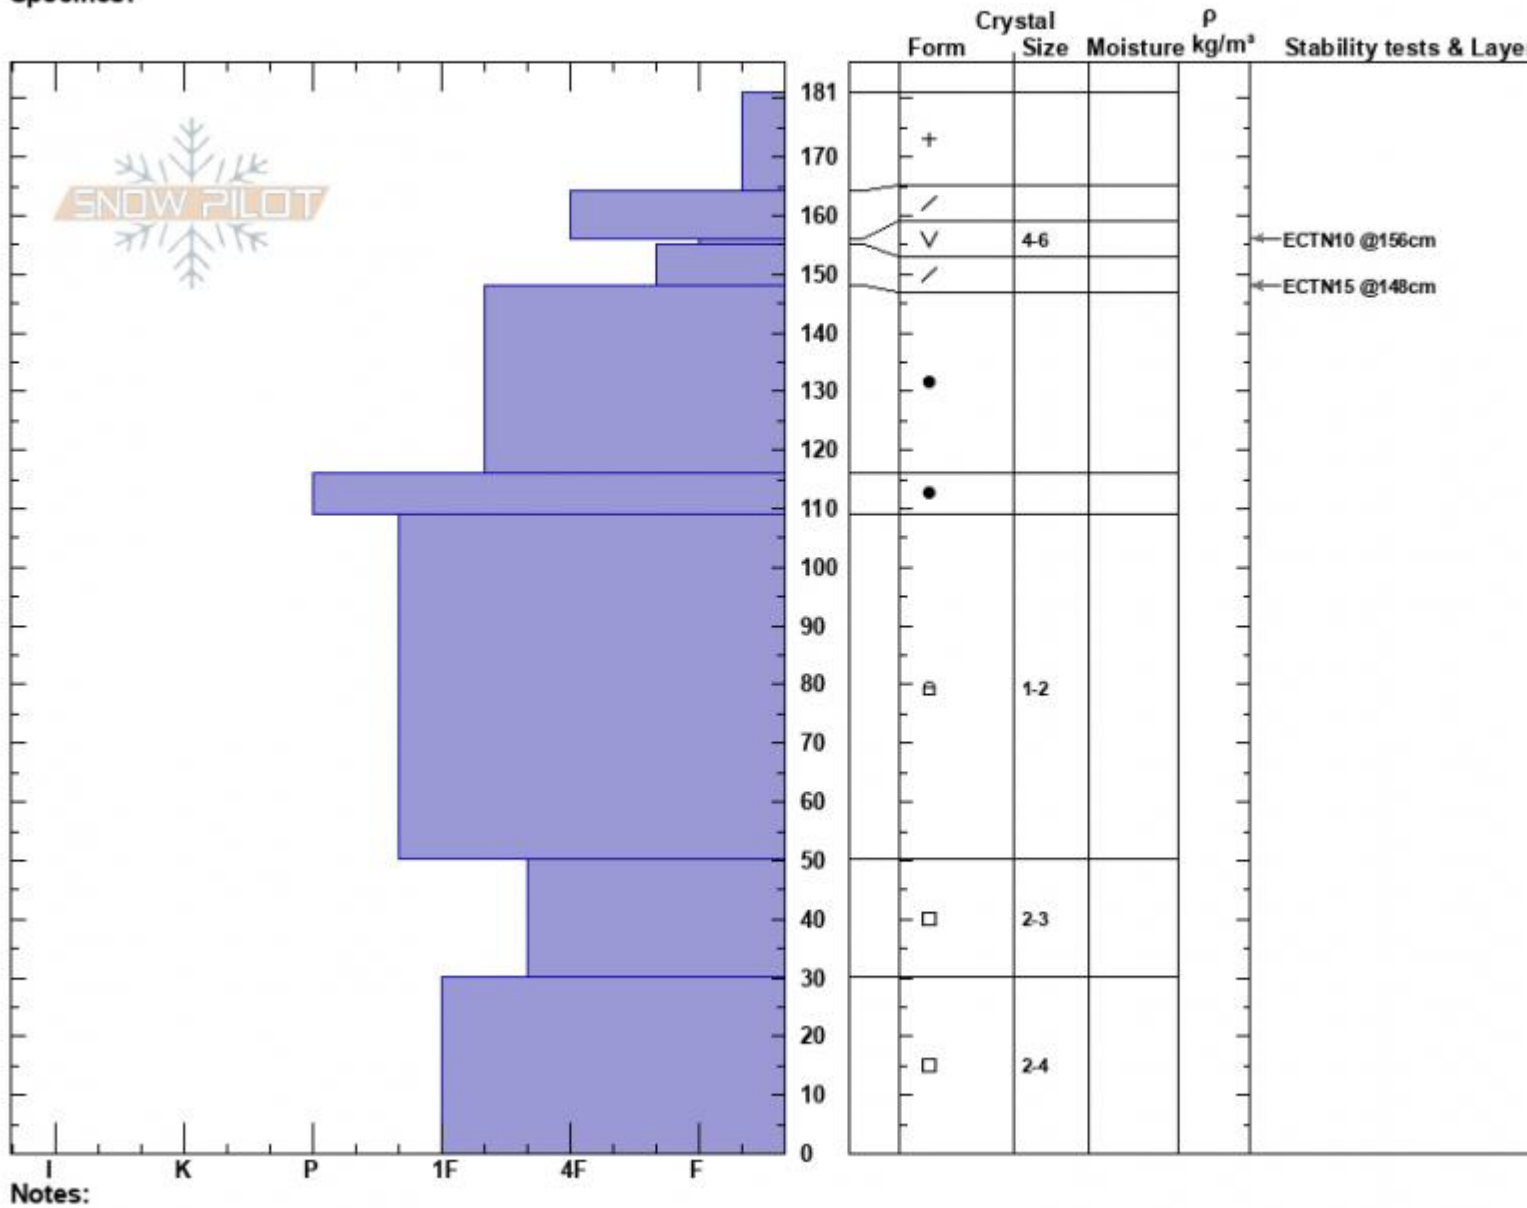

Spanky's
 Madison Range-N
 MT
 Elevation: 9152 ft
 Aspect: 65°
 Specifics:

Dave Zinn
 01/16/2023 - 1:00pm
 Co-ord: 45.32528N, -111.38152W
 Slope Angle: 33°
 Wind Loading: previous

Stability: Good
 Air Temperature:
 Sky Cover: OVC
 Precipitation: S1
 Wind: S Calm

HS:181 Layer Notes:
 PF:50 156-155cm:Problematic layer

Notes:
 Advisory Region
 Northern Madison
 Longitude
 -111.38W
 Latitude
 45.35N
 Northern Madison, 2023-01-17