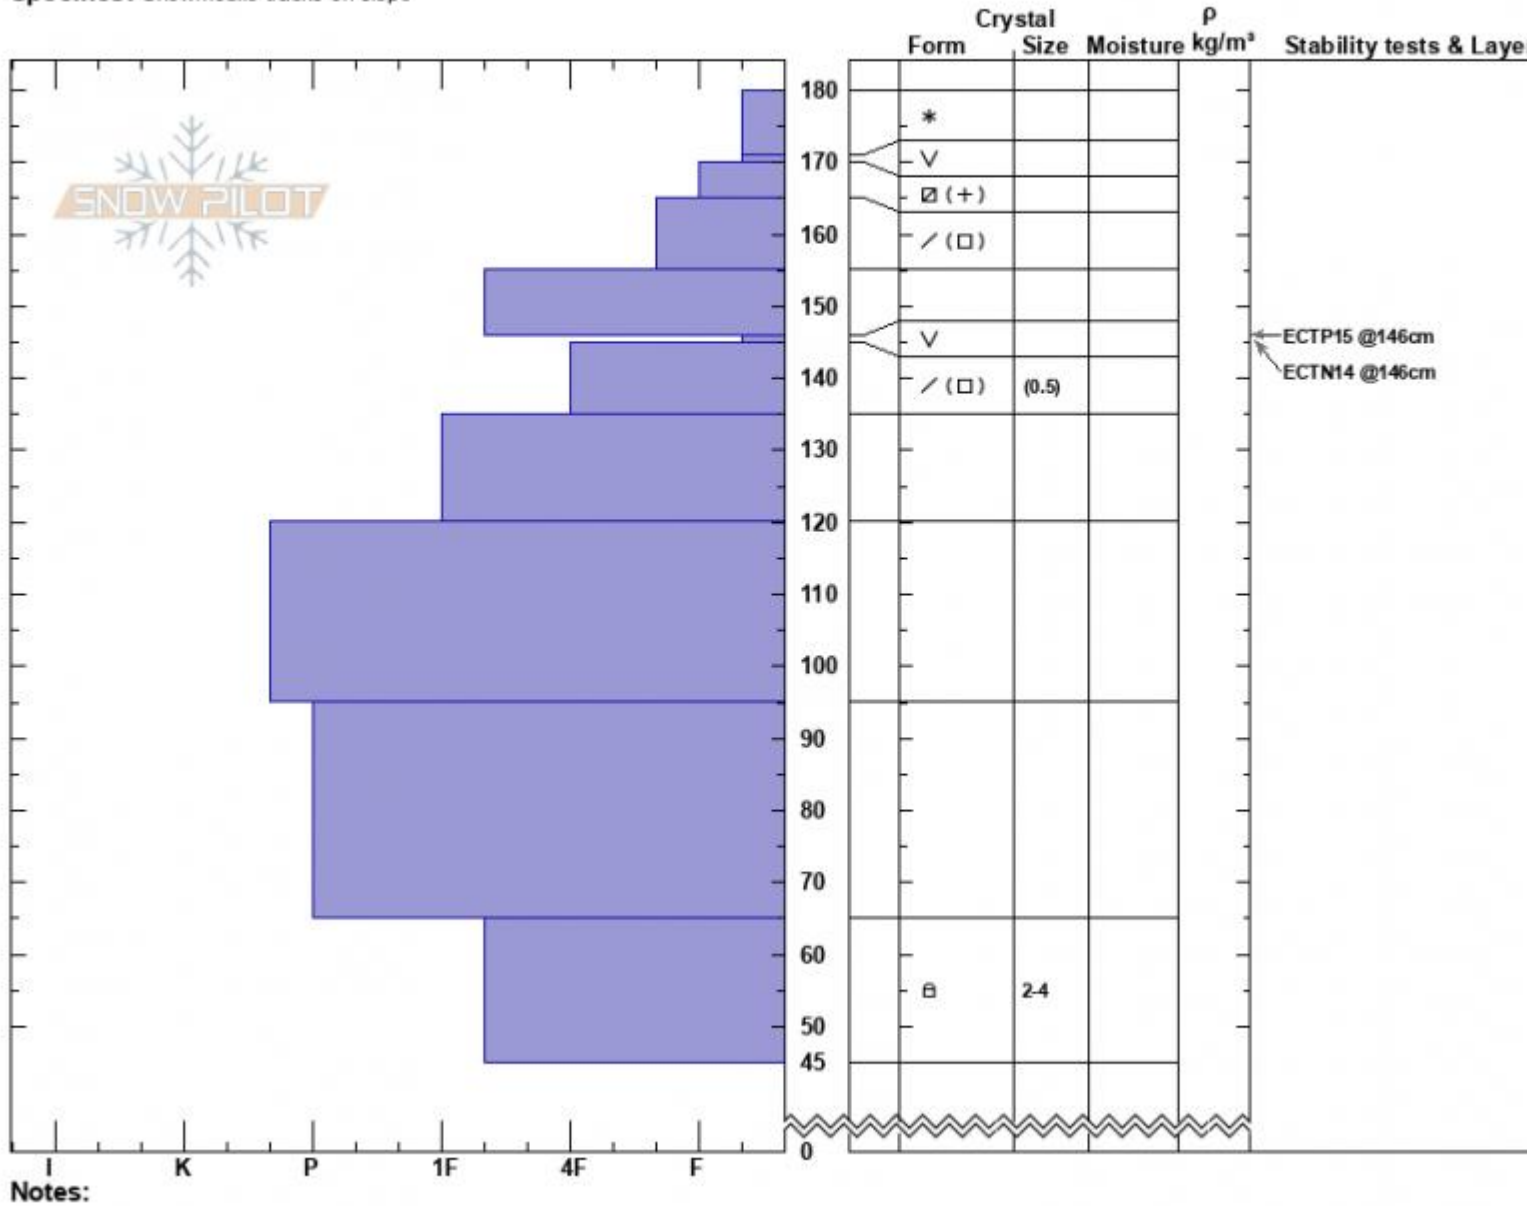

Miller Road
 Beartooths
 MT
 Elevation: 9348 ft
 Aspect: 55°
 Specifics: Snowmobile tracks on slope

Zach Peterson
 01/19/2023 - 10:00am
 Co-ord: 45.03500N, -109.95182W
 Slope Angle: 29°
 Wind Loading: no

Stability:
 Air Temperature:
 Sky Cover: OVC
 Precipitation: S-1
 Wind: Calm

HS:180 Layer Notes:
 146-145cm: Problematic layer

Notes:
 Advisory Region
 Cooke City
 Longitude
 -109.94W
 Latitude
 45.02N
 Cooke City, 2023-01-19