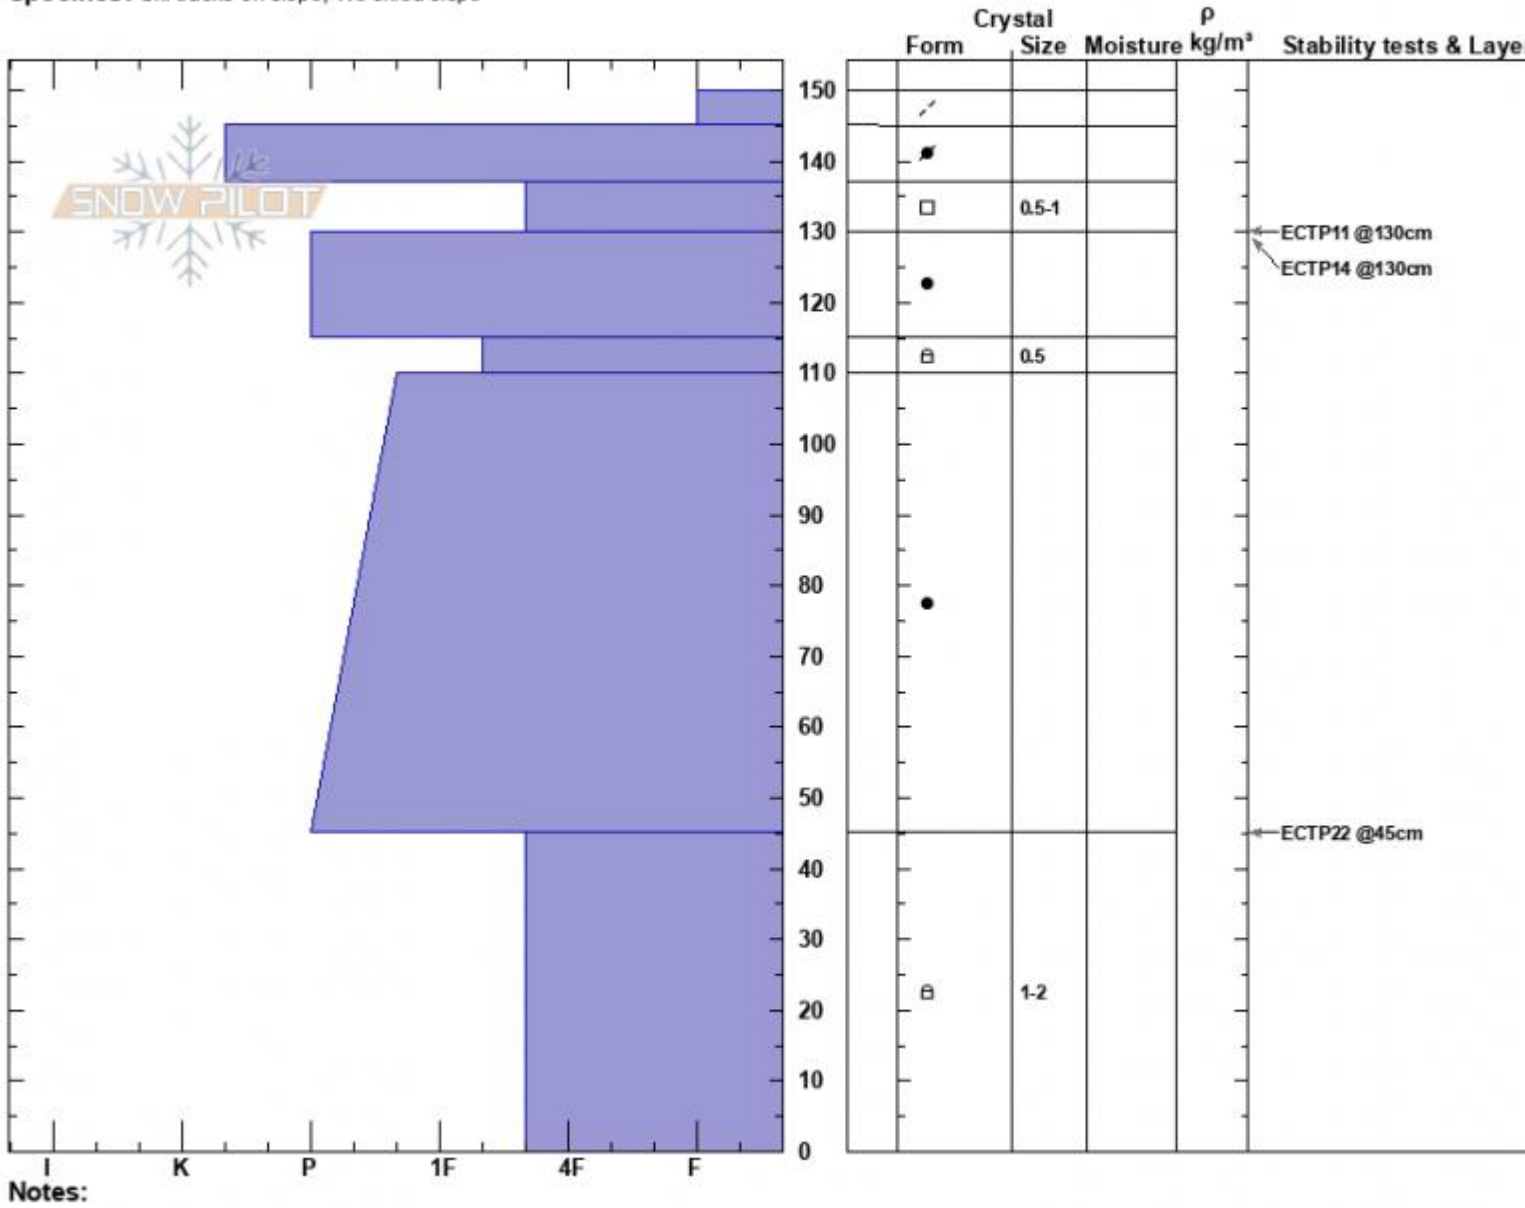

Saddle Peak
 Bridger Range
 MT
 Elevation: 9000 ft
 Aspect: 110°
 Specifics: Ski tracks on slope; We skied slope

Ian Hoyer
 01/21/2023 - 11:00am
 Co-ord: 45.79323N, -110.93505W
 Slope Angle: 36°
 Wind Loading: previous

Stability: Good
 Air Temperature:
 Sky Cover: OVC
 Precipitation: NO
 Wind: S Moderate

HS:150 Layer Notes:
 PS: 10 137-130cm:Problematic layer

Advisory Region
 Bridger Range
 Longitude
 -110.94W
 Latitude
 45.79N
 Bridger Range, 2023-01-21