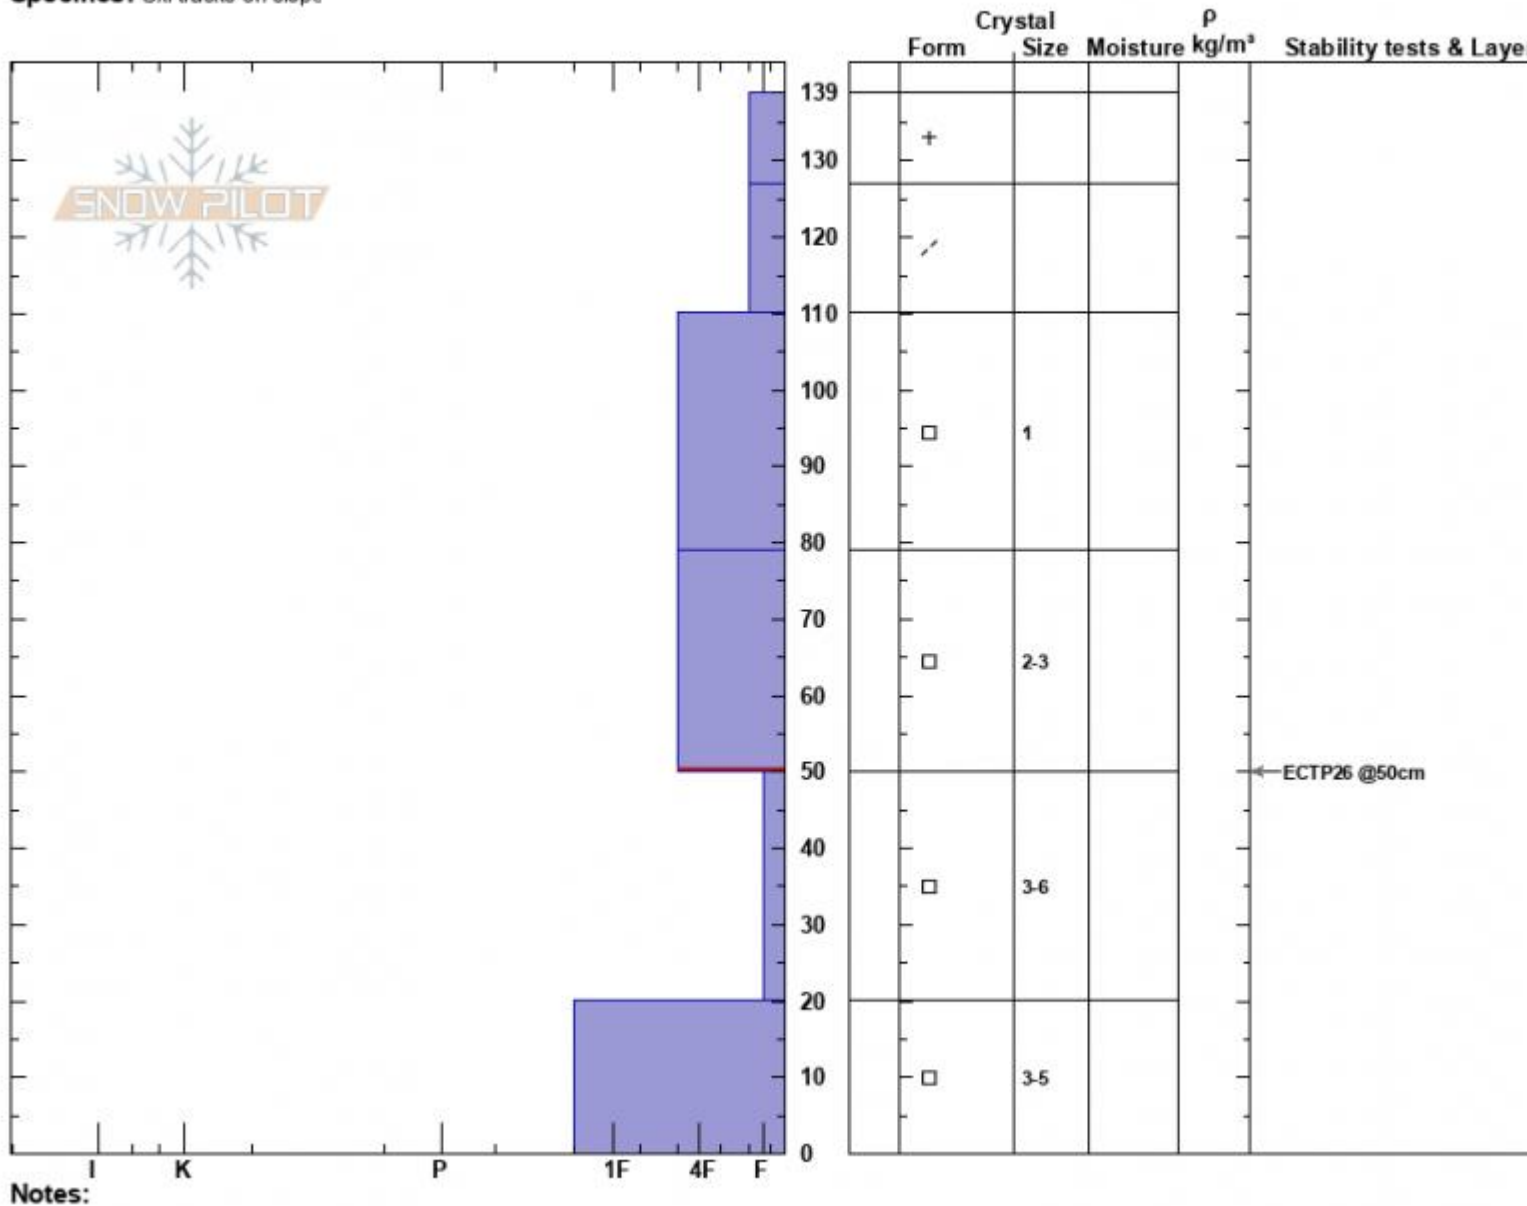

Texas Meadows
 Bridger Range
 MT
 Elevation: 7765 ft
 Aspect: 56°
 Specifics: Ski tracks on slope

Alex Haddad
 01/22/2023 - 12:01pm
 Co-ord: 45.84083N, -110.93470W
 Slope Angle: 38°
 Wind Loading: yes

Stability: Fair
 Air Temperature:
 Sky Cover: OVC
 Precipitation: S1
 Wind: NW Moderate

HS:139
 PF:80
 PS:15
 Layer Notes:
 79-50cm: Problematic layer

Advisory Region
 Bridger Range
 Longitude
 -110.93W
 Latitude
 45.84N
 Bridger Range, 2023-01-22