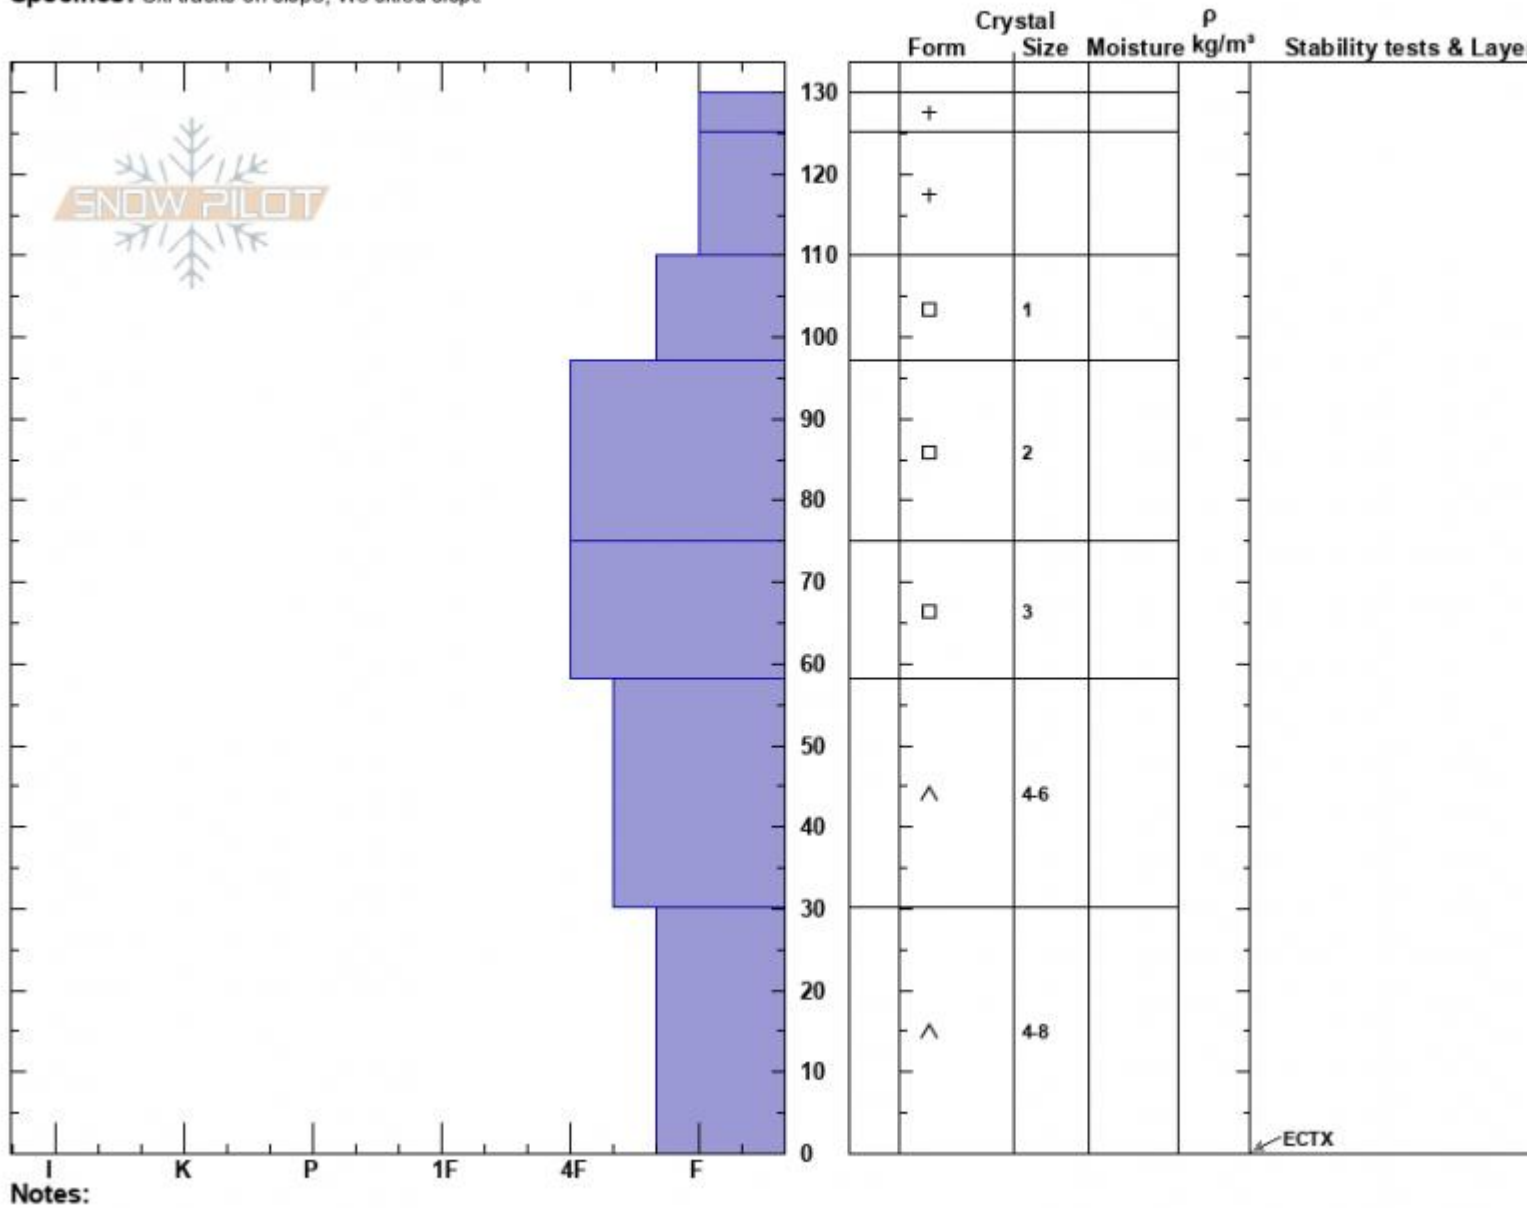

Mt Ellis ridge - low
 Gallatin Range-N
 MT
 Elevation: 7800 ft
 Aspect: 60°
 Specifics: Ski tracks on slope; We skied slope

Ian Hoyer
 01/24/2023 - 12:00pm
 Co-ord: 45.57532N, -110.94972W
 Slope Angle: 36°
 Wind Loading: no

Stability: Good
 Air Temperature:
 Sky Cover: OVC
 Precipitation: NO
 Wind: Calm

HS:130
 PF:80
 PS:30
 Layer Notes: 30-0cm: Problematic layer

Advisory Region
 Northern Gallatin
 Longitude
 -110.96W
 Latitude
 45.58N
 Northern Gallatin, 2023-01-24